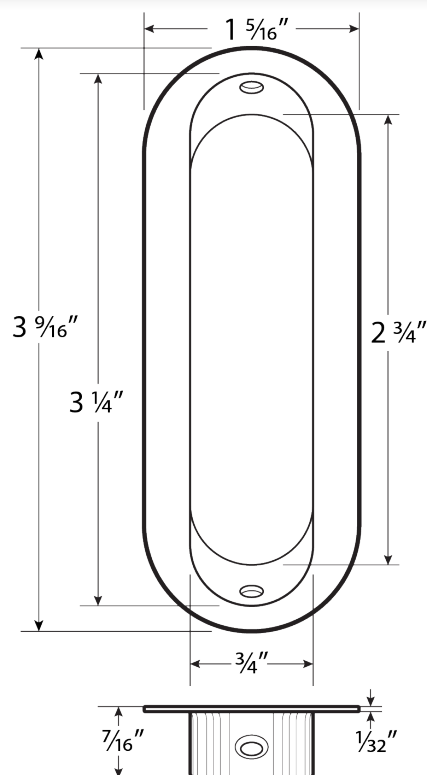

CAL-ROYAL PRODUCTS, INC.

6605 Flotilla St., City of Commerce, CA 90040 U.S.A.
Phone: (323) 888-6601 • (800) 876-9258 • Fax: (323) 888-6699 • (800) 222-3316
Email: sales@cal-royal.com • Website: www.cal-royal.com

The illustration and technical description in this cut sheet is current as of the date in the version date on the right. Cal-Royal Product reserves the right to, and may, on occasions, make changes and/or improvements in designs and dimensions without prior notice.

2019/01
YEAR PRINTED

© Cal-Royal Products, Inc. 2019