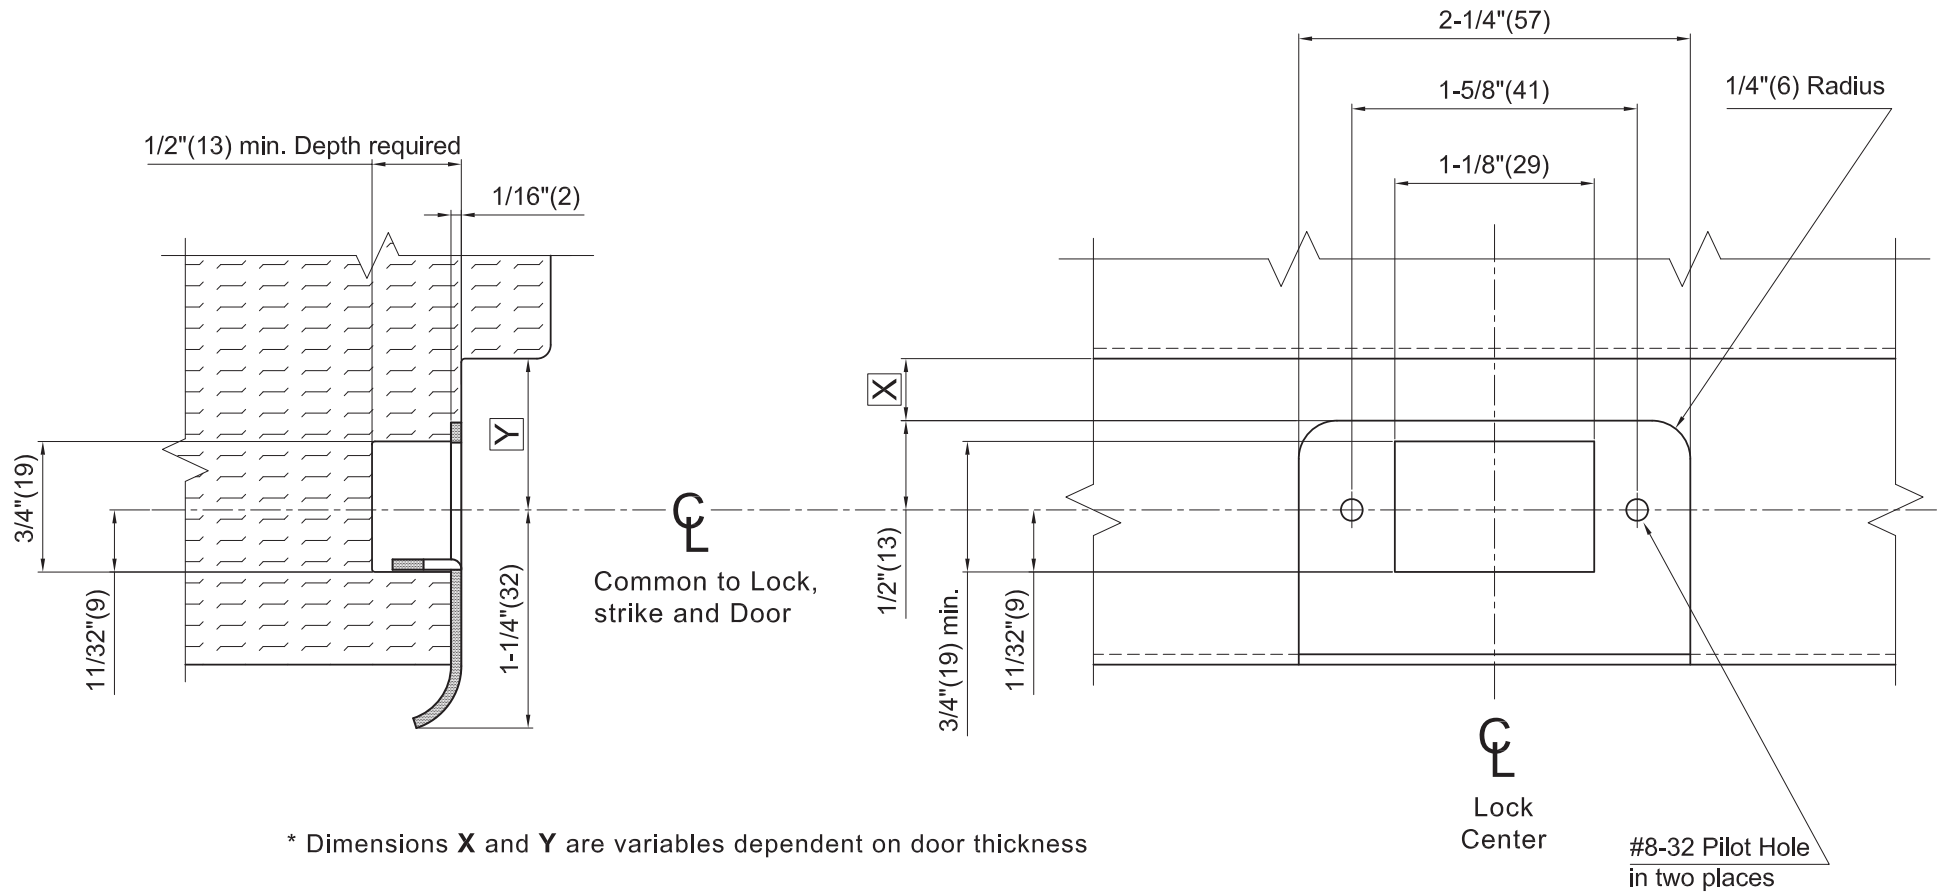

NOT TO SCALE

All demensions are given in inches(mm). Dimensons shown in parentheses () are in millimeters.

Door Type :	Wood
Style :	Full Lip, Round Corner, 1/4"(6mm) Radius
Standard for :	
Optional for :	SL, XP, SG, BA - Series