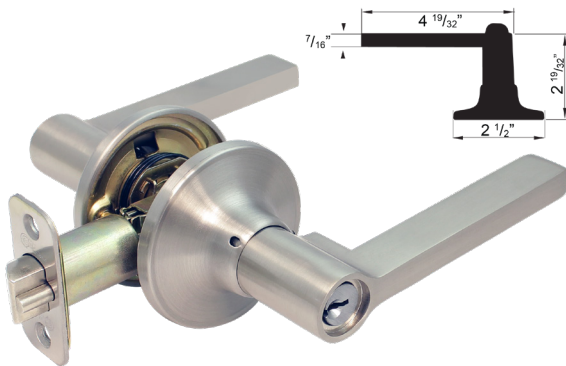

HERITAGE SERIES LEVERSETS

**AZURE "AZU" SERIES
(NON-HANDED)**

**DELAWARE "DEL" SERIES
(NON-HANDED)**

**ALLURE "ALL" SERIES
(NON-HANDED)**

**MEMPHIS "MEM" SERIES
(NON-HANDED)**

FEATURES & SPECIFICATIONS

- ◆ ANSI Standard A156.2 Grade 3
- ◆ Keyed Entry with Lever / Lever for Exterior & interior
- ◆ Kwikset Keyway; Re-keyable for Master and Construction Keying
- ◆ Optional Weiser and Schlage "C" Keyway Available
- ◆ Brass and Stainless Steel Trims; Levers are Plated
- ◆ 2 3/8" or 2 3/4" Adjustable Backset, Size 1" x 2 1/4" Round Corner Standard; Square Corner Option and Drive-In Latch bolt also Available on Special Factory Order.
- ◆ Optional 3 Hour Fire Rated UL Latch on Entrance and Passage functions only (**ULENTL-5 for Entrance, and ULPASL-7 for Passage**)
- ◆ Reversible for Right and Left Handed Doors
- ◆ Round Corner Full Lip Strike is Standard
- ◆ Fits 1 3/8" to 1 3/4" Wood or Metal Doors

**5 Year Finish Warranty
25 Year Mechanical Warranty**

FINISHES

- ◆ US1 - Flat Black
- ◆ US3 - Bright Brass
- ◆ US5 - Antique Brass
- ◆ US15 - Satin Nickel
- ◆ US15A - Antique Nickel
- ◆ US11P - Venetian Bronze
- ◆ US26D - Satin Chrome
- ◆ US26 - Polished Chrome
- ◆ **Refer to pricelist for stock finishes**

FUNCTIONS

- 00 - Entry (Turn Button)
- 05 - Storeroom (Vestibule)
- 20 - Privacy (Bed & Bath, Turn Button)
- 30 - Passage (Hall & Closet)
- 40 - Active Dummy