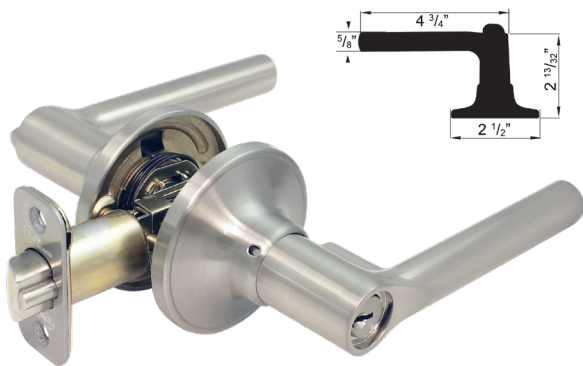

HERITAGE SERIES LEVERSETS

**AZURE "AZU" SERIES
(NON-HANDED)**

**DELAWARE "DEL" SERIES
(NON-HANDED)**

**ALLURE "ALL" SERIES
(NON-HANDED)**

**MEMPHIS "MEM" SERIES
(NON-HANDED)**

FEATURES & SPECIFICATIONS

- ◆ ANSI Standard A156.2 Grade 3
- ◆ Keyed Entry with Lever / Lever for Exterior & interior
- ◆ Kwikset Keyway; Re-keyable for Master and Construction Keying
- ◆ Optional Weiser and Schlage "C" Keyway Available
- ◆ Brass and Stainless Steel Trims; Levers are Plated
- ◆ 2 3/8" or 2 3/4" Adjustable Backset, Size 1" x 2 1/4" Round Corner Standard; Square Corner Option and Drive-In Latch bolt also Available on Special Factory Order.
- ◆ Optional 3 Hour Fire Rated UL Latch on Entrance and Passage functions only (**ULENTL-5 for Entrance, and ULPASL-7 for Passage**)
- ◆ Reversible for Right and Left Handed Doors
- ◆ Round Corner Full Lip Strike is Standard
- ◆ Fits 1 3/8" to 1 3/4" Wood or Metal Doors

**5 Year Finish Warranty
25 Year Mechanical Warranty**

FINISHES

- ◆ US1 - Flat Black
- ◆ US3 - Bright Brass
- ◆ US5 - Antique Brass
- ◆ US15 - Satin Nickel
- ◆ US15A - Antique Nickel
- ◆ US11P - Venetian Bronze
- ◆ US26D - Satin Chrome
- ◆ US26 - Polished Chrome
- ◆ **Refer to pricelist for stock finishes**

FUNCTIONS

- 00 - Entry (Turn Button)
- 05 - Storeroom (Vestibule)
- 20 - Privacy (Bed & Bath, Turn Button)
- 30 - Passage (Hall & Closet)
- 40 - Active Dummy