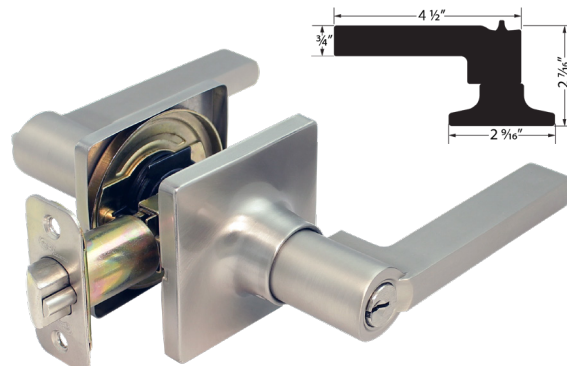

HERITAGE SERIES LEVERSETS

**AZURE "AZU" SERIES
(NON-HANDED)**

**DELAWARE "DEL" SERIES
(NON-HANDED)**

**ALLURE "ALL" SERIES
(NON-HANDED)**

**MEMPHIS "MEM" SERIES
(NON-HANDED)**

FEATURES & SPECIFICATIONS

- ◆ ANSI Standard A156.2 Grade 3
- ◆ Keyed Entry with Lever / Lever for Exterior & interior
- ◆ Kwikset Keyway; Re-keyable for Master and Construction Keying
- ◆ Optional Weiser and Schlage "C" Keyway Available
- ◆ Brass and Stainless Steel Trims; Levers are Plated
- ◆ 2 3/8" or 2 3/4" Adjustable Backset, Size 1" x 2 1/4" Round Corner Standard; Square Corner Option and Drive-In Latch bolt also Available on Special Factory Order.
- ◆ Optional 3 Hour Fire Rated UL Latch on Entrance and Passage functions only (**ULENTL-5 for Entrance, and ULPASL-7 for Passage**)
- ◆ Reversible for Right and Left Handed Doors
- ◆ Round Corner Full Lip Strike is Standard
- ◆ Fits 1 3/8" to 1 3/4" Wood or Metal Doors

**5 Year Finish Warranty
25 Year Mechanical Warranty**

FINISHES

- ◆ US1 - Flat Black
- ◆ US3 - Bright Brass
- ◆ US5 - Antique Brass
- ◆ US15 - Satin Nickel
- ◆ US15A - Antique Nickel
- ◆ US11P - Venetian Bronze
- ◆ US26D - Satin Chrome
- ◆ US26 - Polished Chrome
- ◆ **Refer to pricelist for stock finishes**

FUNCTIONS

- 00 - Entry (Turn Button)
- 05 - Storeroom (Vestibule)
- 20 - Privacy (Bed & Bath, Turn Button)
- 30 - Passage (Hall & Closet)
- 40 - Active Dummy