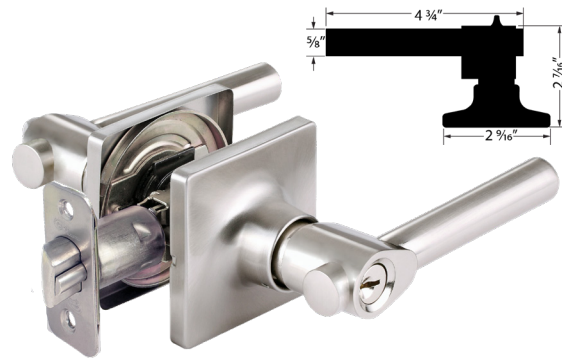

HERITAGE SERIES LEVERSETS

**AZURE "AZU" SERIES
(NON-HANDED)**

**DELAWARE "DEL" SERIES
(NON-HANDED)**

**ALLURE "ALL" SERIES
(NON-HANDED)**

**MEMPHIS "MEM" SERIES
(NON-HANDED)**

FEATURES & SPECIFICATIONS

- ◆ ANSI Standard A156.2 Grade 3
- ◆ Keyed Entry with Lever / Lever for Exterior & interior
- ◆ Kwikset Keyway; Re-keyable for Master and Construction Keying
- ◆ Optional Weiser and Schlage "C" Keyway Available
- ◆ Brass and Stainless Steel Trims; Levers are Plated
- ◆ 2 3/8" or 2 3/4" Adjustable Backset, Size 1" x 2 1/4" Round Corner Standard; Square Corner Option and Drive-In Latch bolt also Available on Special Factory Order.
- ◆ Optional 3 Hour Fire Rated UL Latch on Entrance and Passage functions only (**ULENTL-5 for Entrance, and ULPASL-7 for Passage**)
- ◆ Reversible for Right and Left Handed Doors
- ◆ Round Corner Full Lip Strike is Standard
- ◆ Fits 1 3/8" to 1 3/4" Wood or Metal Doors

**5 Year Finish Warranty
25 Year Mechanical Warranty**

FINISHES

- ◆ US1 - Flat Black
- ◆ US3 - Bright Brass
- ◆ US5 - Antique Brass
- ◆ US15 - Satin Nickel
- ◆ US15A - Antique Nickel
- ◆ US11P - Venetian Bronze
- ◆ US26D - Satin Chrome
- ◆ US26 - Polished Chrome
- ◆ **Refer to pricelist for stock finishes**

FUNCTIONS

- 00 - Entry (Turn Button)
- 05 - Storeroom (Vestibule)
- 20 - Privacy (Bed & Bath, Turn Button)
- 30 - Passage (Hall & Closet)
- 40 - Active Dummy