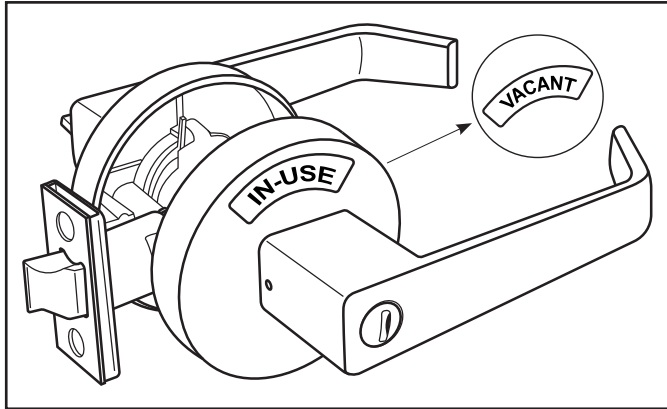

INDLEV-20 Series List Price

COMMERCIAL GRADE PRIVACY INDICATOR LEVERSET

ITEM #	DESCRIPTION	FINISH	PCS/ MC
INDLEV-20	Privacy Indicator Leverset	US3, 26D, 10B, 26, 19	20

► **PACKAGING INCLUDES**

- (1) 2 3/4" Backset and (1) 2 3/8" Backset
- 2 1/4" x 1" square corner faceplate packed with 1 1/8" plastic filler to convert 1" faceplate to 1 1/8" wide door preparations
- ASA478 ANSI Strike
- 1" bore diameter for latch, 2 1/8" diameter for lock housing

► **ADDITIONAL PARTS & CHARGES**

ILLUSTRATION	ITEM #	DESCRIPTION	FINISH
	IND-234	Privacy 2 3/4" Backset (Fixed) for INDLEV-20 Series	US26D
	IND-238	Privacy 2 3/8" Backset (Fixed) for INDLEV-20 Series	
	TS	T-Strike	
	FLS	Full Lip Strike	
	ASAST	ASA Strike	