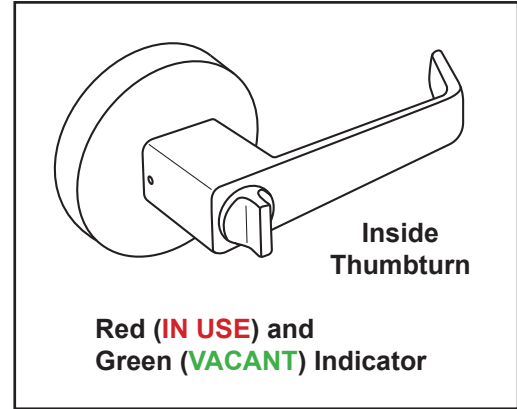

INDLEV-20 Series List Price

COMMERCIAL GRADE PRIVACY INDICATOR LEVERSET

ITEM #	DESCRIPTION	FINISH	PCS/ MC
INDLEV-20	Privacy Indicator Leverset	US3, 26D, 10B, 26, 19	20

► **PACKAGING INCLUDES**

- (1) 2 3/4" Backset and (1) 2 3/8" Backset
- 2 1/4" x 1" square corner faceplate packed with 1 1/8" plastic filler to convert 1" faceplate to 1 1/8" wide door preparations
- ASA478 ANSI Strike
- 1" bore diameter for latch, 2 1/8" diameter for lock housing

► **ADDITIONAL PARTS & CHARGES**

ILLUSTRATION	ITEM #	DESCRIPTION	FINISH
	IND-234	Privacy 2 3/4" Backset (Fixed) for INDLEV-20 Series	US26D
	IND-238	Privacy 2 3/8" Backset (Fixed) for INDLEV-20 Series	
	TS	T-Strike	
	FLS	Full Lip Strike	
	ASAST	ASA Strike	