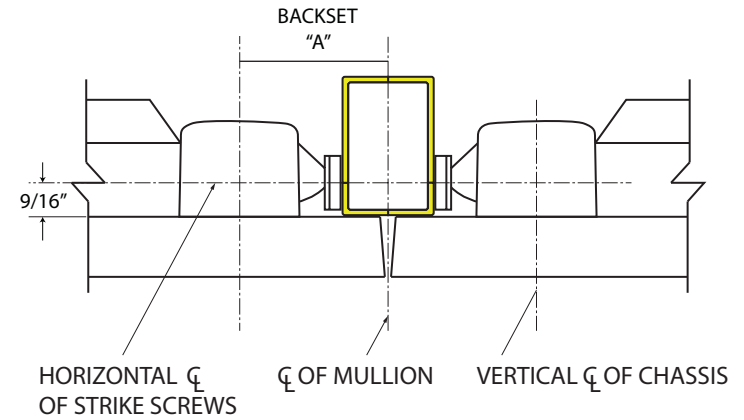

424 MULLION

418 MULLION

REQUIRED BACKSET (FOR 247 STRIKE)

EXIT DEVICE	BACKSET "A"	
	424 MULLIONS	418 MULLIONS
NARROW STILE 7700 / 9800	2-1/4"	1-7/8"

6605 Flotilla St.
 City of Commerce
 CA 90040 USA
 Tel: (323) 888-6601
 FAX: (323) 888-6699
 Website: cal-royal.com
 Email: sales@cal-royal.com

DESCRIPTION

BACKSET FOR GLS EXIT DEVICE
 USING 247 STRIKE ON A MULLION (424 & 418)

SCALE

NOT TO SCALE

PAGE 1 OF 1

UNIT

inches

VERSION