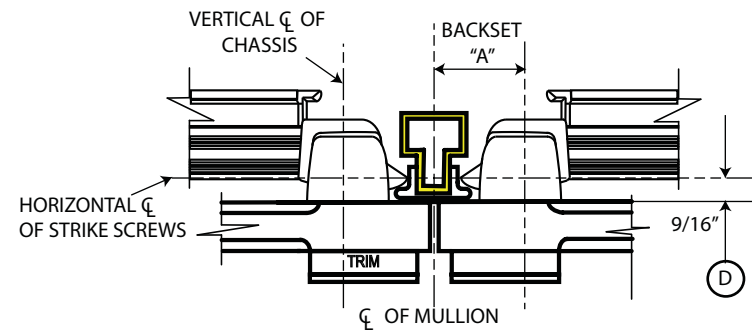

424 MULLION

418 MULLION

REQUIRED BACKSET (FOR 247 STRIKE)

EXIT DEVICE	BACKSET "A"	
	424 MULLIONS	418 MULLIONS
NARROW STILE 7700 / 9800	2-1/4"	1-7/8"

6605 Flotilla St.
 City of Commerce
 CA 90040 USA
 Tel: (323) 888-6601
 FAX: (323) 888-6699
 Website: cal-royal.com
 Email: sales@cal-royal.com

DESCRIPTION

BACKSET FOR GLS EXIT DEVICE
 USING 247 STRIKE ON A MULLION (424 & 418)

SCALE

NOT TO SCALE

PAGE 1 OF 1

UNIT

inches

VERSION