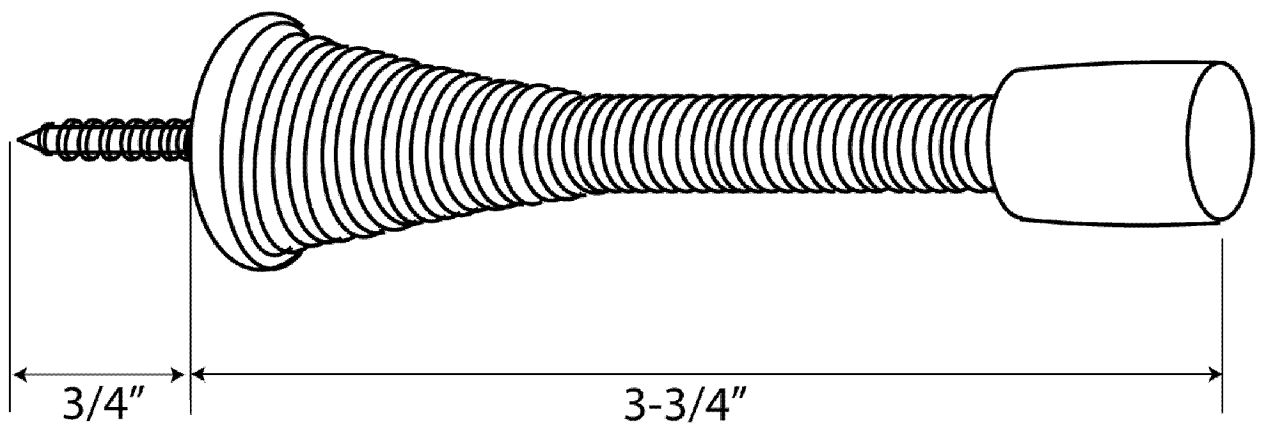

## 3-3/4" Heavy Duty Jumbo Spring Door Stop with screw and metal base

- ⦿ Packed with 3/4" mounting screw and base
- ⦿ Easy installation
- ⦿ 3 -3/4" projection
- ⦿ Available in architectural finishes