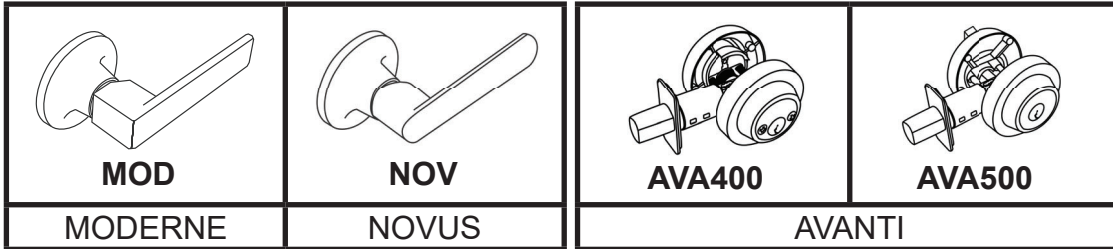

VANGUARD Series

ANSI STANDARD A156.2 RESIDENTIAL LEVERS & A156.36 DEADBOLTS, GRADE 3

- ▶ **KEYWAYS (STD, "KW" 5-PIN KWIKSET) OPTIONAL 5-PIN SCHLAGE "C" & WEISER**
 - All locksets, and deadbolts are available with **Schlage "C"** and **Weiser** keyway on special factory order only, with no additional charge. Consult factory.
 - **SCHLAGE "C" KEYWAY OPTION:** For immediate stock shipment for keyed entrance lock and single cylinder deadbolts. Prefix C before Part # (Ex: MOD-00 with C keyway is CMOD-00)
 - **WEISER KEYWAY OPTION:** For keyed knob and leversets. For Single Cylinder Deadbolts and for Double Cylinder Deadbolts . Prefix "W" before Part # (Ex: MOD-00 with Weiser keyway is WMOD-00)

▶ LEVERSET DESIGNS

▶ DEADBOLT DESIGNS

QUANTITY DISCOUNT

300 UNITS MIXED
▶▶ LESS 5%

600 UNITS MIXED
▶▶ LESS 10%

STOCK ITEM PRICES IN BOLD
NON-STOCK FINISHES AND DESIGNS AVAILABLE WITH FACTORY LEAD TIME AND SUBJECT TO MINIMUM ORDER

▶ LEVERSET PACKAGING INCLUDES

- Kwikset rekeyable 5 pin cylinder
- **6-way** 2 3/8" or 2 3/4" adjustable backset, size 1" x 2 1/4" round corner standard. Square corner option and drive-in latchbolt also available on special factory order.
- Round Corner Full Lip Strike: 1 3/4" x 2 1/4"
- Keyed entry comes with lever / lever for exterior and interior
- 1" bore diameter for latch, 2 1/8" diameter for lock housing

▶ DEADBOLT PACKAGING INCLUDES:

- Kwikset rekeyable 5 pin cylinder
- 2 3/8" or 2 3/4" adjustable backset, size 1" x 2 1/4" round corner standard; Square corner option and drive-in latchbolt also available on special factory order.
- Full 1" throw deadbolt
- 1" x 2 1/4" round corner strike standard