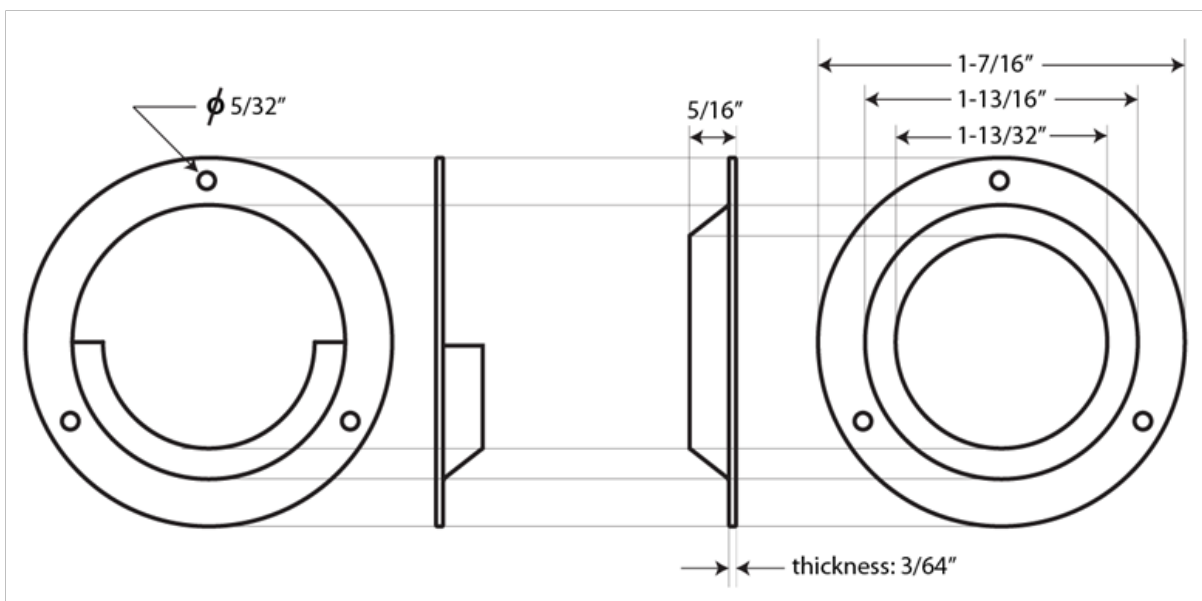

MPS3 STEEL CLOSET POLE SOCKET

Features

- Paired set
- Individually poly-bagged with Screws (6 - #8 x3/4")

Size

- Size: 1-3/8" pole

Material

- Steel

Finish

- US3 - Bright Brass
- US26 - Bright Chrome

CAL-ROYAL PRODUCTS, INC.

6605 Flotilla St., City of Commerce, CA 90040 U.S.A.
Phone: (323) 888-6601 • (800) 876-9258 • Fax: (323) 888-6699 • (800) 222-3316
Email: sales@cal-royal.com • Website: www.cal-royal.com

The illustration and technical description in this cut sheet is current as of the date in the version date on the right. Cal-Royal Product reserves the right to, and may, on occasions, make changes and/or improvements in designs and dimensions without prior notice.

2019 01
YEAR PRINTED / VERSION NO.

© Cal-Royal Products, Inc. 2019