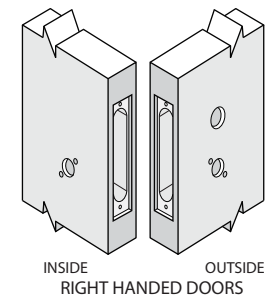

DOOR PREPARATION CHART

ITEM NO.	OUTSIDE			INSIDE		
	CYLINDER HOLE (A)	THUMBTURN HOLE (B)	LEVER HOLE (C)	CYLINDER HOLE (A)	THUMBTURN HOLE (B)	LEVER HOLE (C)
NM8465	●		●			●

● Indicates positions that needs to be drilled.