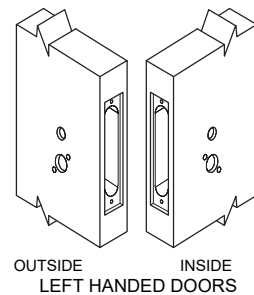

MORTISE LOCK  
INSTALLATION TEMPLATE

☉ of Lock (top view)

DOOR FRAME  
VIEW

**DOOR PREPARATION CHART**

ITEM NO.	OUTSIDE			INSIDE		
	CYLINDER HOLE (A)	THUMBTURN HOLE (B)	LEVER HOLE (C)	CYLINDER HOLE (A)	THUMBTURN HOLE (B)	LEVER HOLE (C)
<b>NM8480</b>	●		●		●	●
● Indicates positions that needs to be drilled.						

OUTSIDE INSIDE  
LEFT HANDED DOORS

INSIDE OUTSIDE  
RIGHT HANDED DOORS