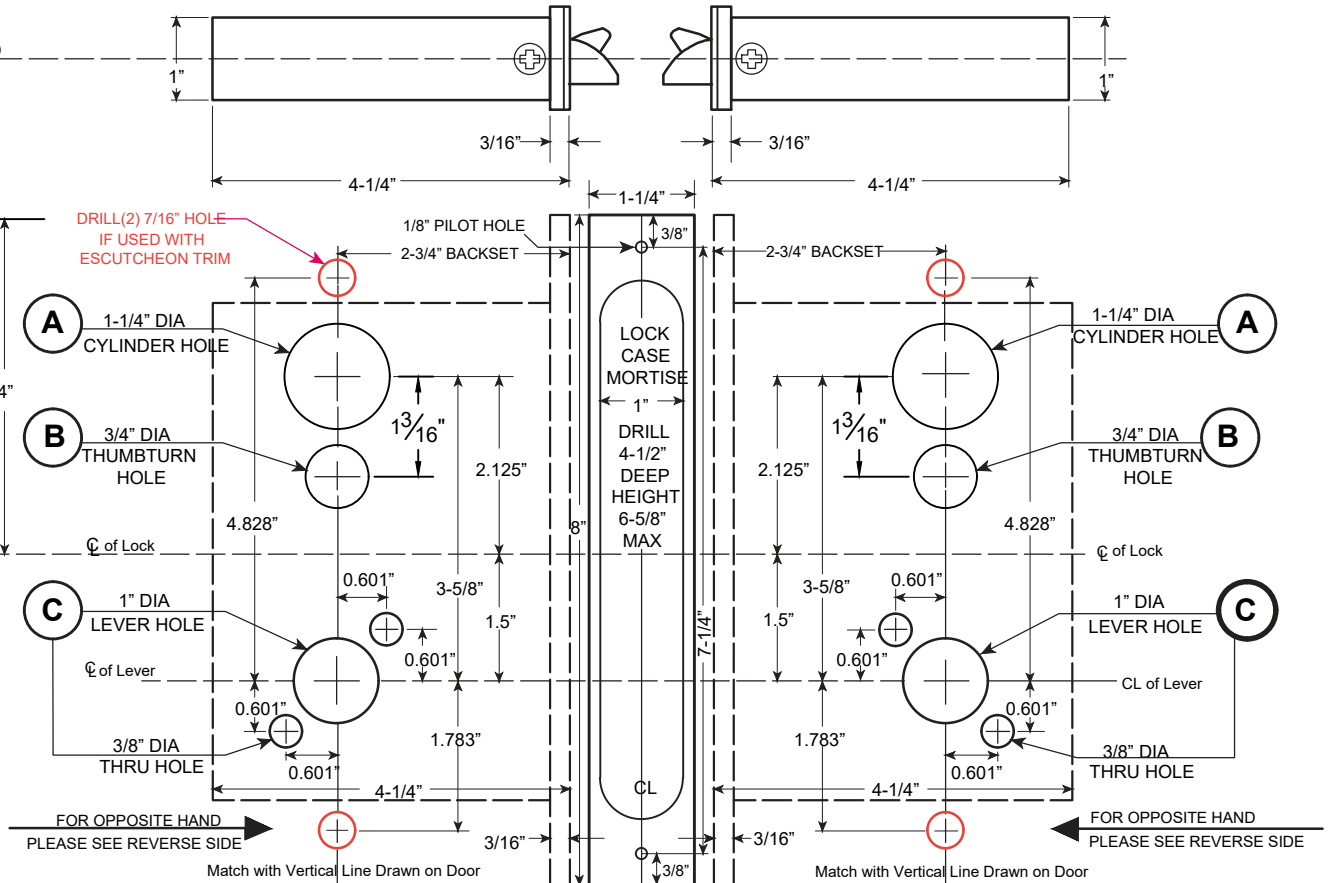

MORTISE LOCK  
INSTALLATION TEMPLATE

☉ of Lock (top view)

DOOR FRAME  
VIEW

**DOOR PREPARATION CHART**

ITEM NO.	OUTSIDE			INSIDE		
	CYLINDER HOLE (A)	THUMBTURN HOLE (B)	LEVER HOLE (C)	CYLINDER HOLE (A)	THUMBTURN HOLE (B)	LEVER HOLE (C)
<b>NM8480</b>	●		●		●	●
● Indicates positions that needs to be drilled.						

OUTSIDE INSIDE  
LEFT HANDED DOORS

INSIDE OUTSIDE  
RIGHT HANDED DOORS