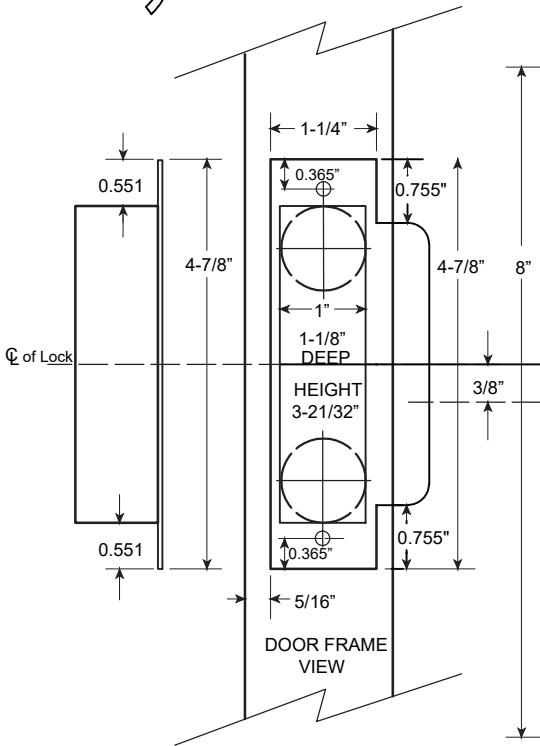

MORTISE LOCK  
INSTALLATION TEMPLATE

☉ of Lock (top view)

DOOR FRAME  
VIEW

**DOOR PREPARATION CHART**

ITEM NO.	OUTSIDE			INSIDE		
	CYLINDER HOLE (A)	THUMBTURN HOLE (B)	LEVER HOLE (C)	CYLINDER HOLE (A)	THUMBTURN HOLE (B)	LEVER HOLE (C)
<b>NM8480</b>	●		●		●	●
● Indicates positions that needs to be drilled.						