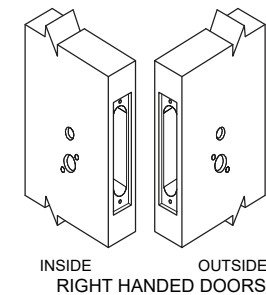

MORTISE LOCK  
INSTALLATION TEMPLATE

☉ of Lock (top view)

DOOR FRAME  
VIEW

**DOOR PREPARATION CHART**

ITEM NO.	OUTSIDE			INSIDE		
	CYLINDER HOLE (A)	THUMBTURN HOLE (B)	LEVER HOLE (C)	CYLINDER HOLE (A)	THUMBTURN HOLE (B)	LEVER HOLE (C)
<b>NM8480</b>	●		●		●	●
● Indicates positions that needs to be drilled.						

OUTSIDE INSIDE  
LEFT HANDED DOORS

INSIDE OUTSIDE  
RIGHT HANDED DOORS