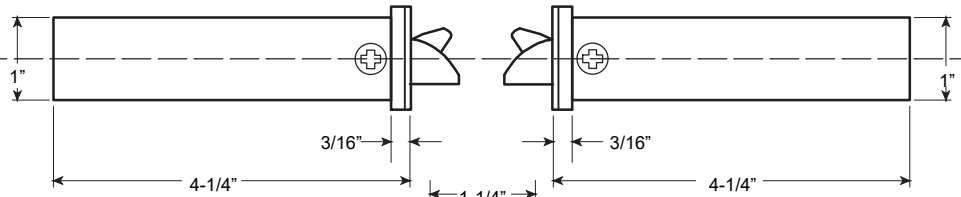

MORTISE LOCK
INSTALLATION TEMPLATE

☉ of Lock (top view)

DOOR FRAME
VIEW

DOOR PREPARATION CHART

ITEM NO.	OUTSIDE			INSIDE		
	CYLINDER HOLE (A)	THUMBTURN HOLE (B)	LEVER HOLE (C)	CYLINDER HOLE (A)	THUMBTURN HOLE (B)	LEVER HOLE (C)
NM8495	●		●		●	●

● Indicates positions that needs to be drilled.

OUTSIDE INSIDE
LEFT HANDED DOORS

INSIDE OUTSIDE
RIGHT HANDED DOORS