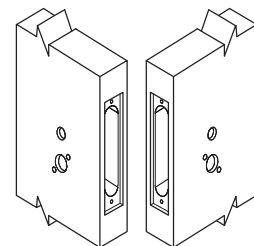

MORTISE LOCK
INSTALLATION TEMPLATE

☉ of Lock (top view)

DOOR FRAME
VIEW

DOOR PREPARATION CHART

ITEM NO.	OUTSIDE			INSIDE		
	CYLINDER HOLE (A)	THUMBTURN HOLE (B)	LEVER HOLE (C)	CYLINDER HOLE (A)	THUMBTURN HOLE (B)	LEVER HOLE (C)
NM8495	●		●		●	●

● Indicates positions that needs to be drilled.

OUTSIDE INSIDE
LEFT HANDED DOORS

INSIDE OUTSIDE
RIGHT HANDED DOORS