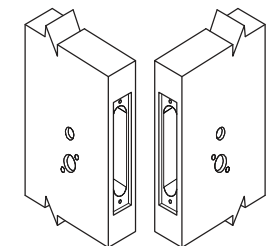

MORTISE LOCK
INSTALLATION TEMPLATE

☉ of Lock (top view)

DOOR FRAME
VIEW

DOOR PREPARATION CHART

ITEM NO.	OUTSIDE			INSIDE		
	CYLINDER HOLE (A)	THUMBTURN HOLE (B)	LEVER HOLE (C)	CYLINDER HOLE (A)	THUMBTURN HOLE (B)	LEVER HOLE (C)
NM8495	●		●		●	●

● Indicates positions that needs to be drilled.

OUTSIDE INSIDE
LEFT HANDED DOORS

INSIDE OUTSIDE
RIGHT HANDED DOORS