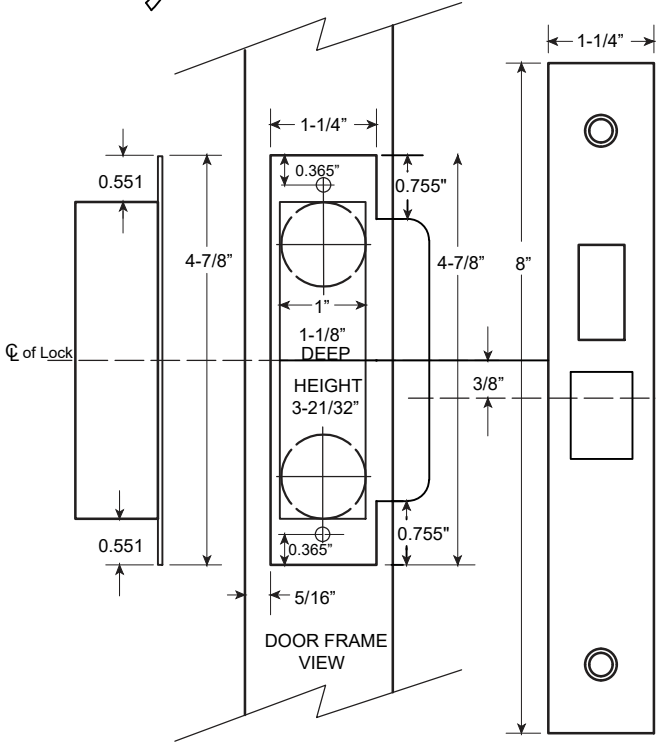

MORTISE LOCK
INSTALLATION TEMPLATE

☉ of Lock (top view)

DOOR FRAME
VIEW

DOOR PREPARATION CHART

ITEM NO.	OUTSIDE			INSIDE		
	CYLINDER HOLE (A)	THUMBTURN HOLE (B)	LEVER HOLE (C)	CYLINDER HOLE (A)	THUMBTURN HOLE (B)	LEVER HOLE (C)
NM8495	●		●		●	●

● Indicates positions that needs to be drilled.

OUTSIDE INSIDE
LEFT HANDED DOORS

INSIDE OUTSIDE
RIGHT HANDED DOORS