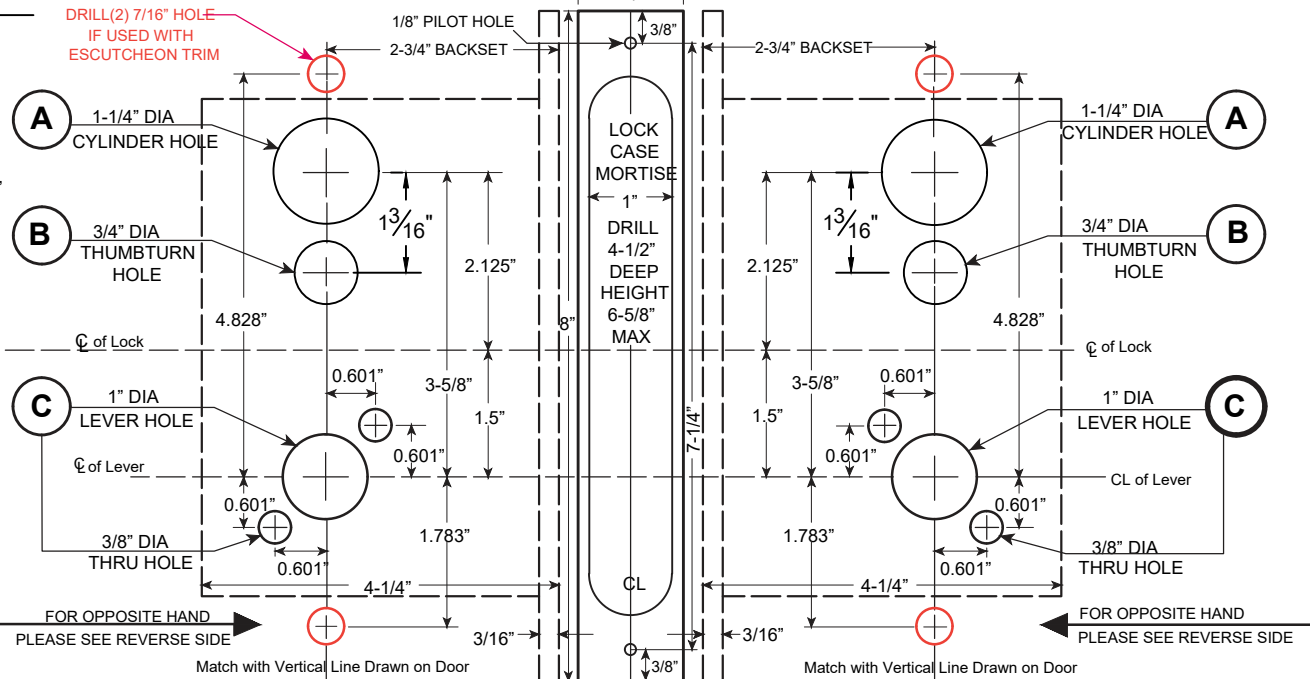

MORTISE LOCK
INSTALLATION TEMPLATE

☉ of Lock (top view)

DOOR FRAME
VIEW

DOOR PREPARATION CHART

ITEM NO.	OUTSIDE			INSIDE		
	CYLINDER HOLE (A)	THUMBTURN HOLE (B)	LEVER HOLE (C)	CYLINDER HOLE (A)	THUMBTURN HOLE (B)	LEVER HOLE (C)
NM8495	●		●		●	●

● Indicates positions that needs to be drilled.

OUTSIDE INSIDE
LEFT HANDED DOORS

INSIDE OUTSIDE
RIGHT HANDED DOORS