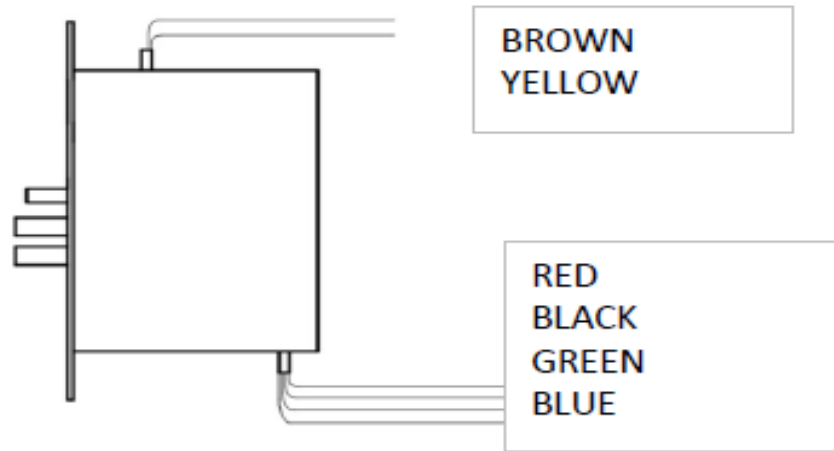

WIRING WITH OPTIONAL CABLE AND CONNECTOR

LATCHED AND LOCKED STATUS
(LX)

COM
NC
NO

BROWN
YELLOW
N/A

REQUEST TO EXIT
(RX)

COM
NC
NO

GREEN
N/A
BLUE

SOLENOID

POSITIVE
NEGATIVE

RED
BLK

The illustration and technical description in this cut sheet is current as of the date in the version date on the right. Cal-Royal Product reserves the right to, and may, on occasions, make changes and/or improvements in designs and dimensions without prior notice.