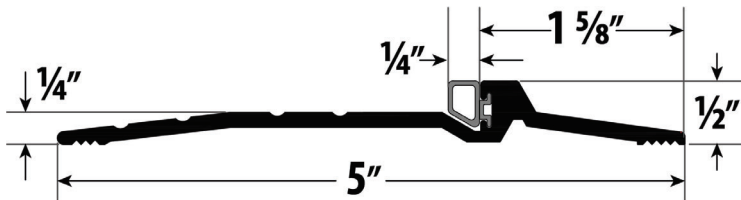

PANIC SADDLE THRESHOLDS (PST SERIES)

- Packaging includes:
- 1 unit of Threshold
 - #10 x 1 1/2" PFHWS (Standard)

ITEM #	SIZE	FINISH	AVAILABLE LENGTH				PCS / MC	UNIT
			36"	48"	72"	96"		
PST-200	7/8" H x 5" W	ALUM	36"	48"	72"	96"	20	EACH
		DURO						

- Packaging includes:
- 1 unit of Threshold
 - #10 x 1" PFHWS (Standard)

ITEM #	SIZE	FINISH	AVAILABLE LENGTH				PCS / MC	UNIT
			36"	48"	72"	96"		
PST-201	1/2" H x 5" W	ALUM	36"	48"	72"	96"	20	EACH
		DURO						

Available Finishes: **ALUM, DURO**

Specify: **Item # + Length + Finish** when ordering

Example: **PST-20036 ALUM** for PST-200 in 36" Alum finish

Testing/Ratings:

ADDITIONAL ACCESSORIES

ITEM #	SIZE	DESCRIPTION	FINISH	UNIT
INS200-36	36"	Vinyl Insert for PST-200	BLACK	EACH
INS200-48	48"			
INS200-72	72"			
INS200-96	96"			
INS201-36	36"	Vinyl Insert for PST-201	BLACK	
INS201-48	48"			
INS201-72	72"			
INS201-96	96"			
SFH101.5	#10 x 1 1/2" PFHWS	Screws for PST-200	ALUM	
			DURO	
SFH101	#10 x 1" PFHWS	Screws for PST-201	ALUM	
			DURO	