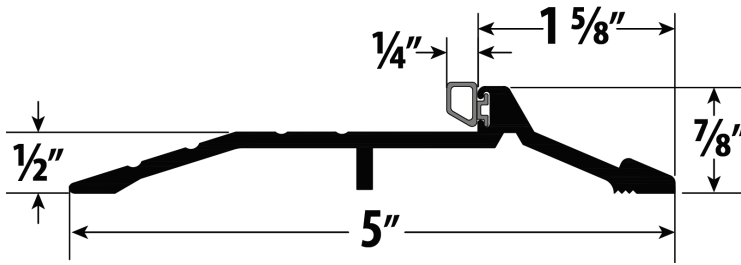

PANIC SADDLE THRESHOLDS (PST SERIES)

- Packaging includes:
- 1 unit of Threshold
 - #10 x 1 1/2" PFHWS (Standard)

ITEM #	SIZE	FINISH	AVAILABLE LENGTH				PCS / MC	UNIT
			36"	48"	72"	96"		
PST-200	7/8" H x 5" W	ALUM	36"	48"	72"	96"	20	EACH
		DURO						

- Packaging includes:
- 1 unit of Threshold
 - #10 x 1" PFHWS (Standard)

ITEM #	SIZE	FINISH	AVAILABLE LENGTH				PCS / MC	UNIT
			36"	48"	72"	96"		
PST-201	1/2" H x 5" W	ALUM	36"	48"	72"	96"	20	EACH
		DURO						

Available Finishes: **ALUM, DURO**

Specify: **Item # + Length + Finish** when ordering

Example: **PST-20036 ALUM** for PST-200 in 36" Alum finish

Testing/Ratings:

ADDITIONAL ACCESSORIES

ITEM #	SIZE	DESCRIPTION	FINISH	UNIT
INS200-36	36"	Vinyl Insert for PST-200	BLACK	EACH
INS200-48	48"			
INS200-72	72"			
INS200-96	96"			
INS201-36	36"	Vinyl Insert for PST-201	BLACK	
INS201-48	48"			
INS201-72	72"			
INS201-96	96"			
SFH101.5	#10 x 1 1/2" PFHWS	Screws for PST-200	ALUM	
			DURO	
SFH101	#10 x 1" PFHWS	Screws for PST-201	ALUM	
			DURO	