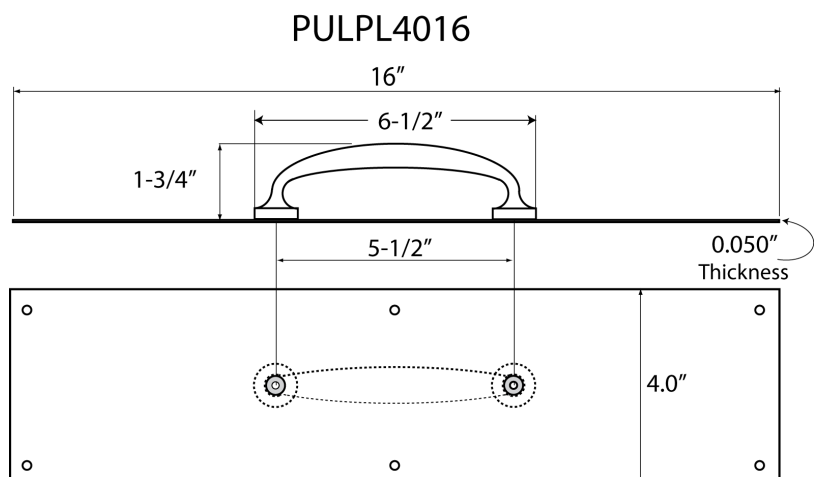

PULL PLATES

Features

- Size:
0.050" x 3 1/2"(H) x 15"(W) - PULPL3515
0.050" x 4"(H) x 16"(W) - PULPL4016
- Individually boxed with 6-1/2" Solid Brass Handle, Fasteners, and Washers
- One piece mounted

Applications

Code Compliance

- Conforms to ANSI/BHMA A156.6 Standards

PULP3515

PULL PLATE 4.0" X 16"

CAL-ROYAL PRODUCTS, INC.

6605 Flotilla St., City of Commerce, CA 90040 U.S.A.
Phone: (323) 888-6601 • (800) 876-9258 • Fax: (323) 888-6699 • (800) 222-3316
Email: sales@cal-royal.com • Website: www.cal-royal.com