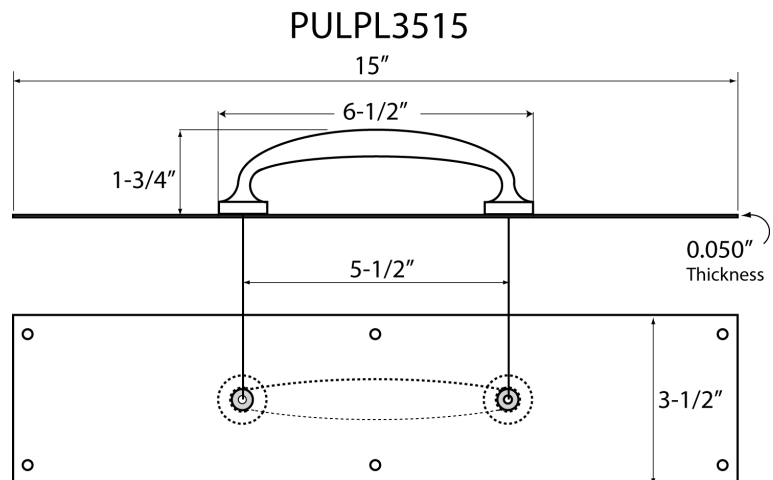

PULL PLATES

Features

- Size:
0.050" x 3 1/2"(H) x 15"(W) - PULPL3515
0.050" x 4"(H) x 16"(W) - PULPL4016
- Individually boxed with 6-1/2" Solid Brass Handle, Fasteners, and Washers
- One piece mounted

Applications

Code Compliance

- Conforms to ANSI/BHMA A156.6 Standards

PULP3515

PULL PLATE 4.0" X 16"

CAL-ROYAL PRODUCTS, INC.

6605 Flotilla St., City of Commerce, CA 90040 U.S.A.
Phone: (323) 888-6601 • (800) 876-9258 • Fax: (323) 888-6699 • (800) 222-3316
Email: sales@cal-royal.com • Website: www.cal-royal.com