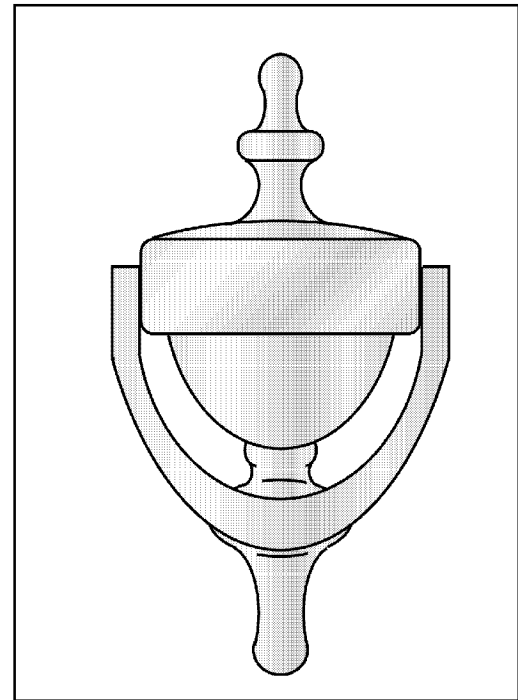

Solid Brass Door Knocker

- ⦿ Size: 3-1/2" x 6-7/8"
- ⦿ Individually poly-bagged
- ⦿ Packed with screws
- ⦿ Conforms to ANSI/BHMA A156.16 L23151
- ⦿ Architectural finishes available
- ⦿ Similar to IVES #3125