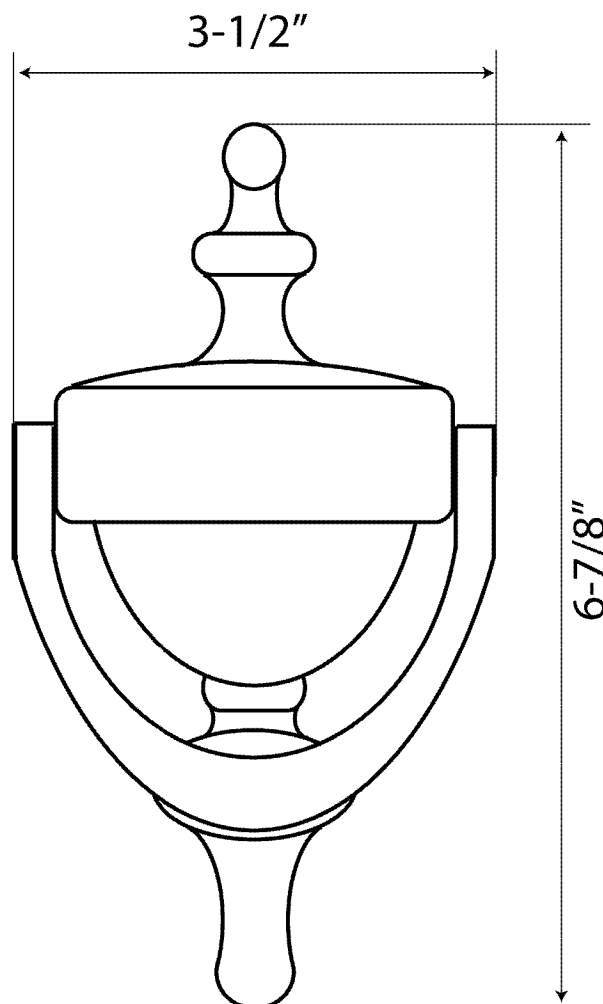

Solid Brass Door Knocker

- ⦿ Size: 3-1/2" x 6-7/8"
- ⦿ Individually poly-bagged
- ⦿ Packed with screws
- ⦿ Conforms to ANSI/BHMA A156.16 L23151
- ⦿ Architectural finishes available
- ⦿ Similar to IVES #3125

The illustration and technical description in this Specification Sheet is current as of the date in the version box above. Cal-Royal Product reserves the right to, and may frequently make changes and/or improvements in designs and dimensions.