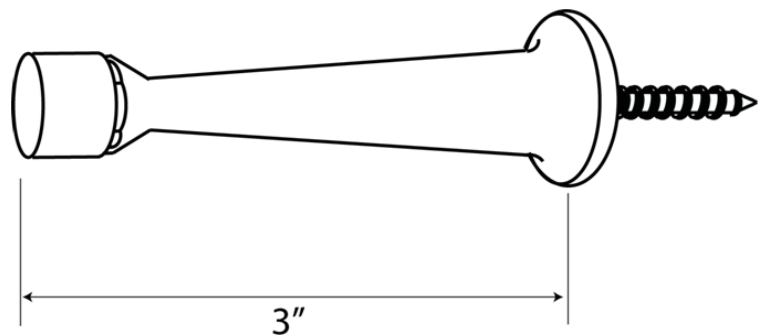

3" SOLID BRASS RIGID DOOR STOP WITH MOLDED SCREW SBRS3

Proje

- Easy installation
- Individually poly-bagged with both black and white rubber tip and 1" screw-on mounting screw

Projection

- 3"

Finishes

- US3 - Bright Brass
- US5 - Satin Brass, Oxidized
- US10B - Antique Bronze, Oiled
- US15 - Satin Nickel
- US15A - Satin Nickel, Oxidized
- US26 - Bright Chrome
- US26D - Satin Chrome

BHC-7032-03/23-1of1

CAL-ROYAL PRODUCTS, INC.

6605 Flotilla St., City of Commerce, CA 90040 U.S.A.

Phone: (323) 888-6601 • (800) 876-9258 • Fax: (323) 888-6699 • (800) 222-3316

Email: sales@cal-royal.com • Website: www.cal-royal.com

The illustration and technical description in this cut sheet is current as of the date in the version date on the right. Cal-Royal Product reserves the right to, and may, on occasions, make changes and/or improvements in designs and dimensions without prior notice.

VERSION
2023.1.0

© Cal-Royal Products, Inc. 2023