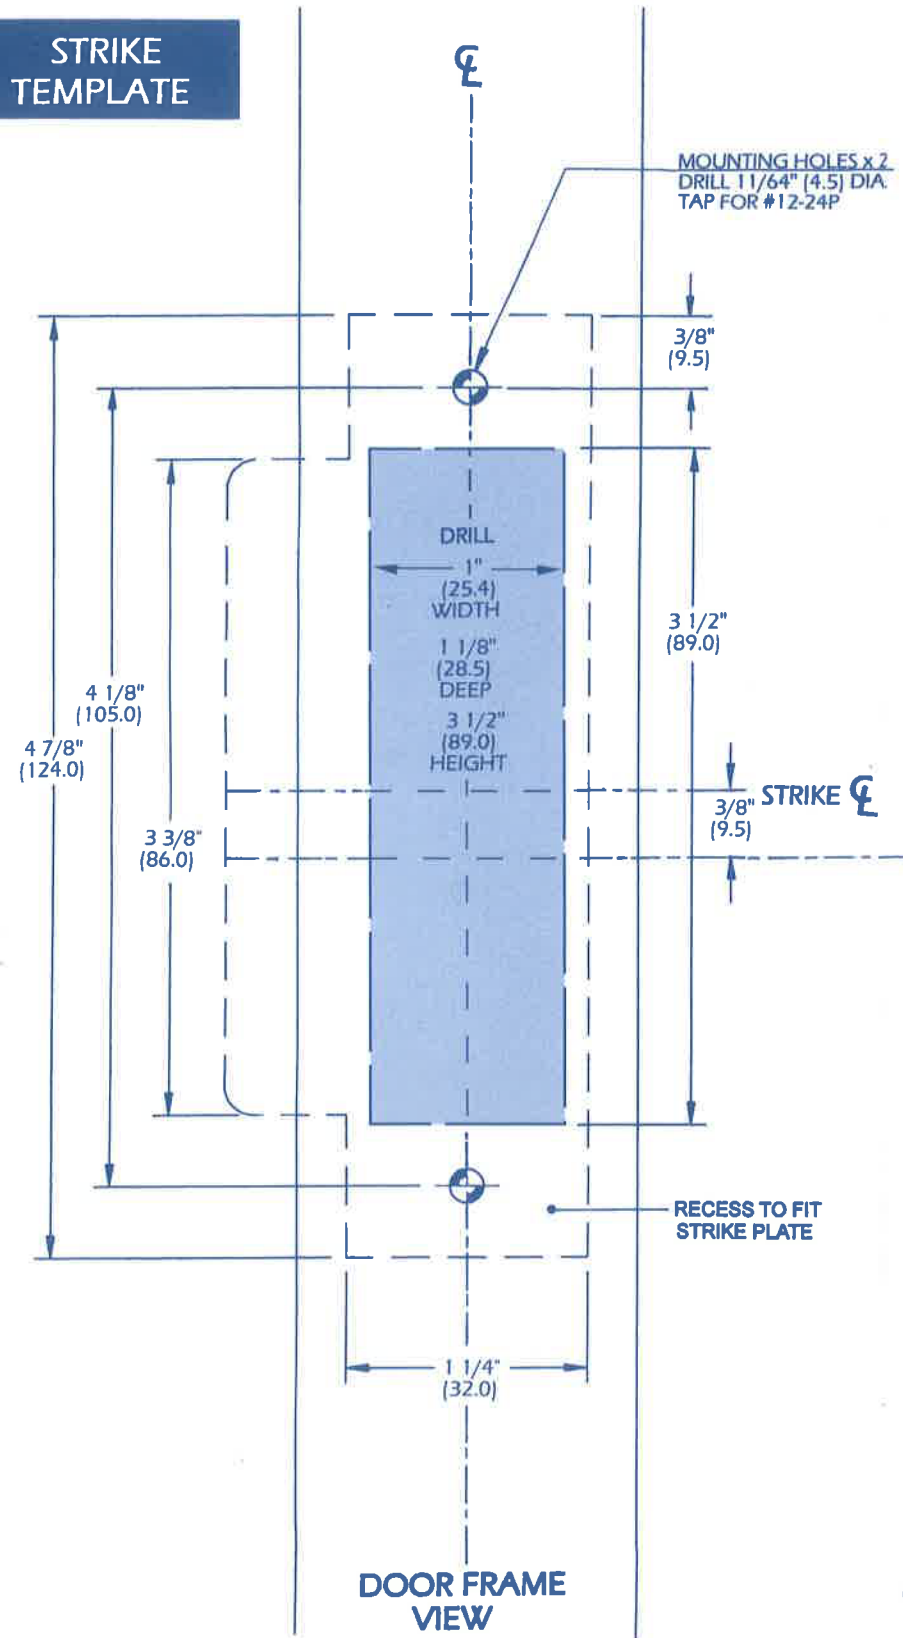

# MORTISE LOCK INSTALLATION TEMPLATE

## STRIKE TEMPLATE

FOR OPPOSITE HAND PLEASE SEE REVERSE SIDE

DETACH HERE

1/2" (12.7) DIA. THRU HOLE  
*Drill Holes for Escutcheon Plate Only*

1 1/4" (32.0) DIA. CYLINDER HOLE

5/8" (16.0) DIA. THUMBTURN HOLE

LOCKCASE

1" (25.4) DIA. LEVER HOLE

HORIZONTAL OF LEVER

3/8" (9.5) DIA. THRU HOLE  
*Drill Holes for Sectional Trim Only*

1/2" (12.7) DIA. THRU HOLE  
*Drill Holes for Escutcheon Plate Only*

\*DIMENSIONS IN ( ) ARE MILLIMETERS.

Match With Vertical Line Drawn On Door