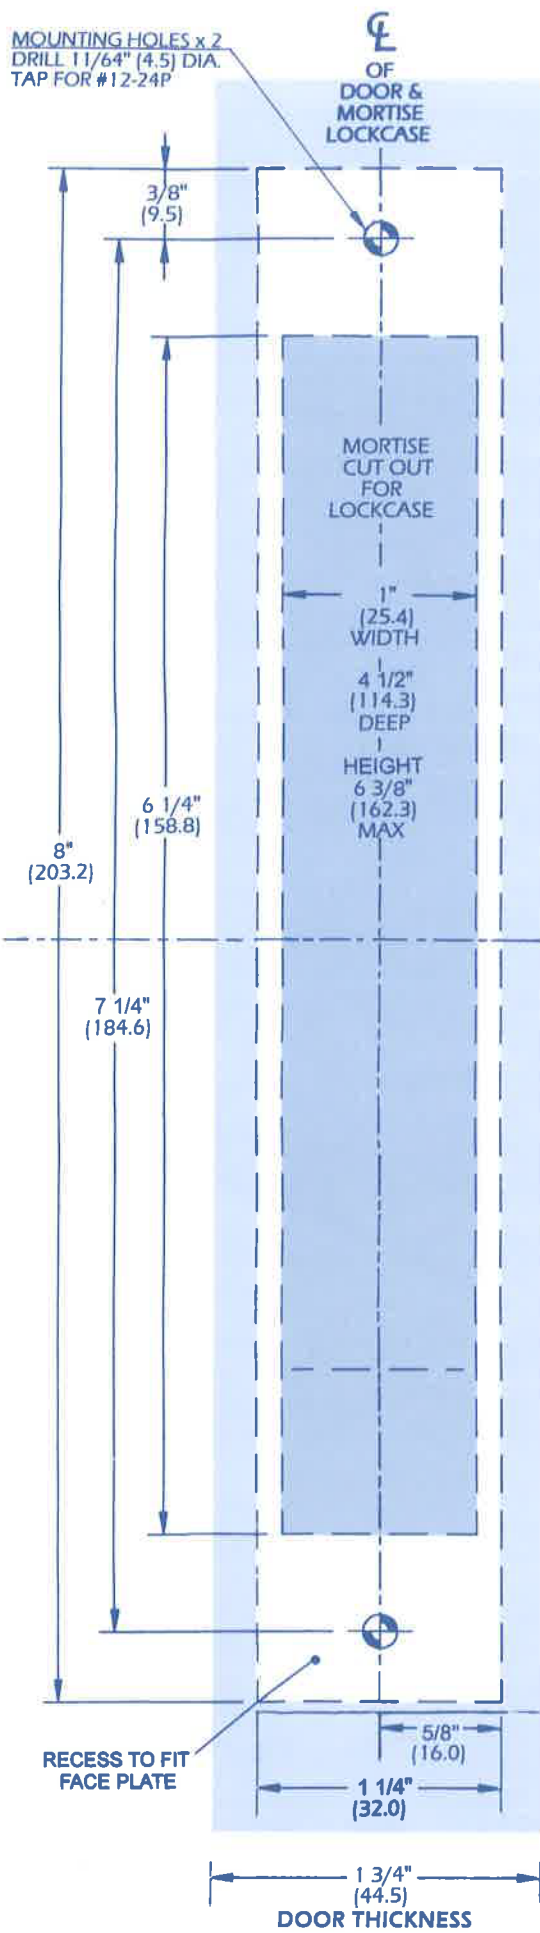

## STRIKE TEMPLATE

FOR OPPOSITE HAND PLEASE SEE REVERSE SIDE

DETACH HERE

1/2" (12.7) DIA. THRU HOLE  
*Drill Holes for Escutcheon Plate Only*

1 1/4" (32.0) DIA. CYLINDER HOLE

5/8" (16.0) DIA. THUMBTURN HOLE

LOCKCASE

1" (25.4) DIA. LEVER HOLE

HORIZONTAL OF LEVER

3/8" (9.5) DIA. THRU HOLE  
*Drill Holes for Sectional Trim Only*

1/2" (12.7) DIA. THRU HOLE  
*Drill Holes for Escutcheon Plate Only*

\*DIMENSIONS IN ( ) ARE MILLIMETERS.

Match With Vertical Line Drawn On Door

# MORTISE LOCK INSTALLATION TEMPLATE

FOR OPPOSITE HAND PLEASE SEE REVERSE SIDE