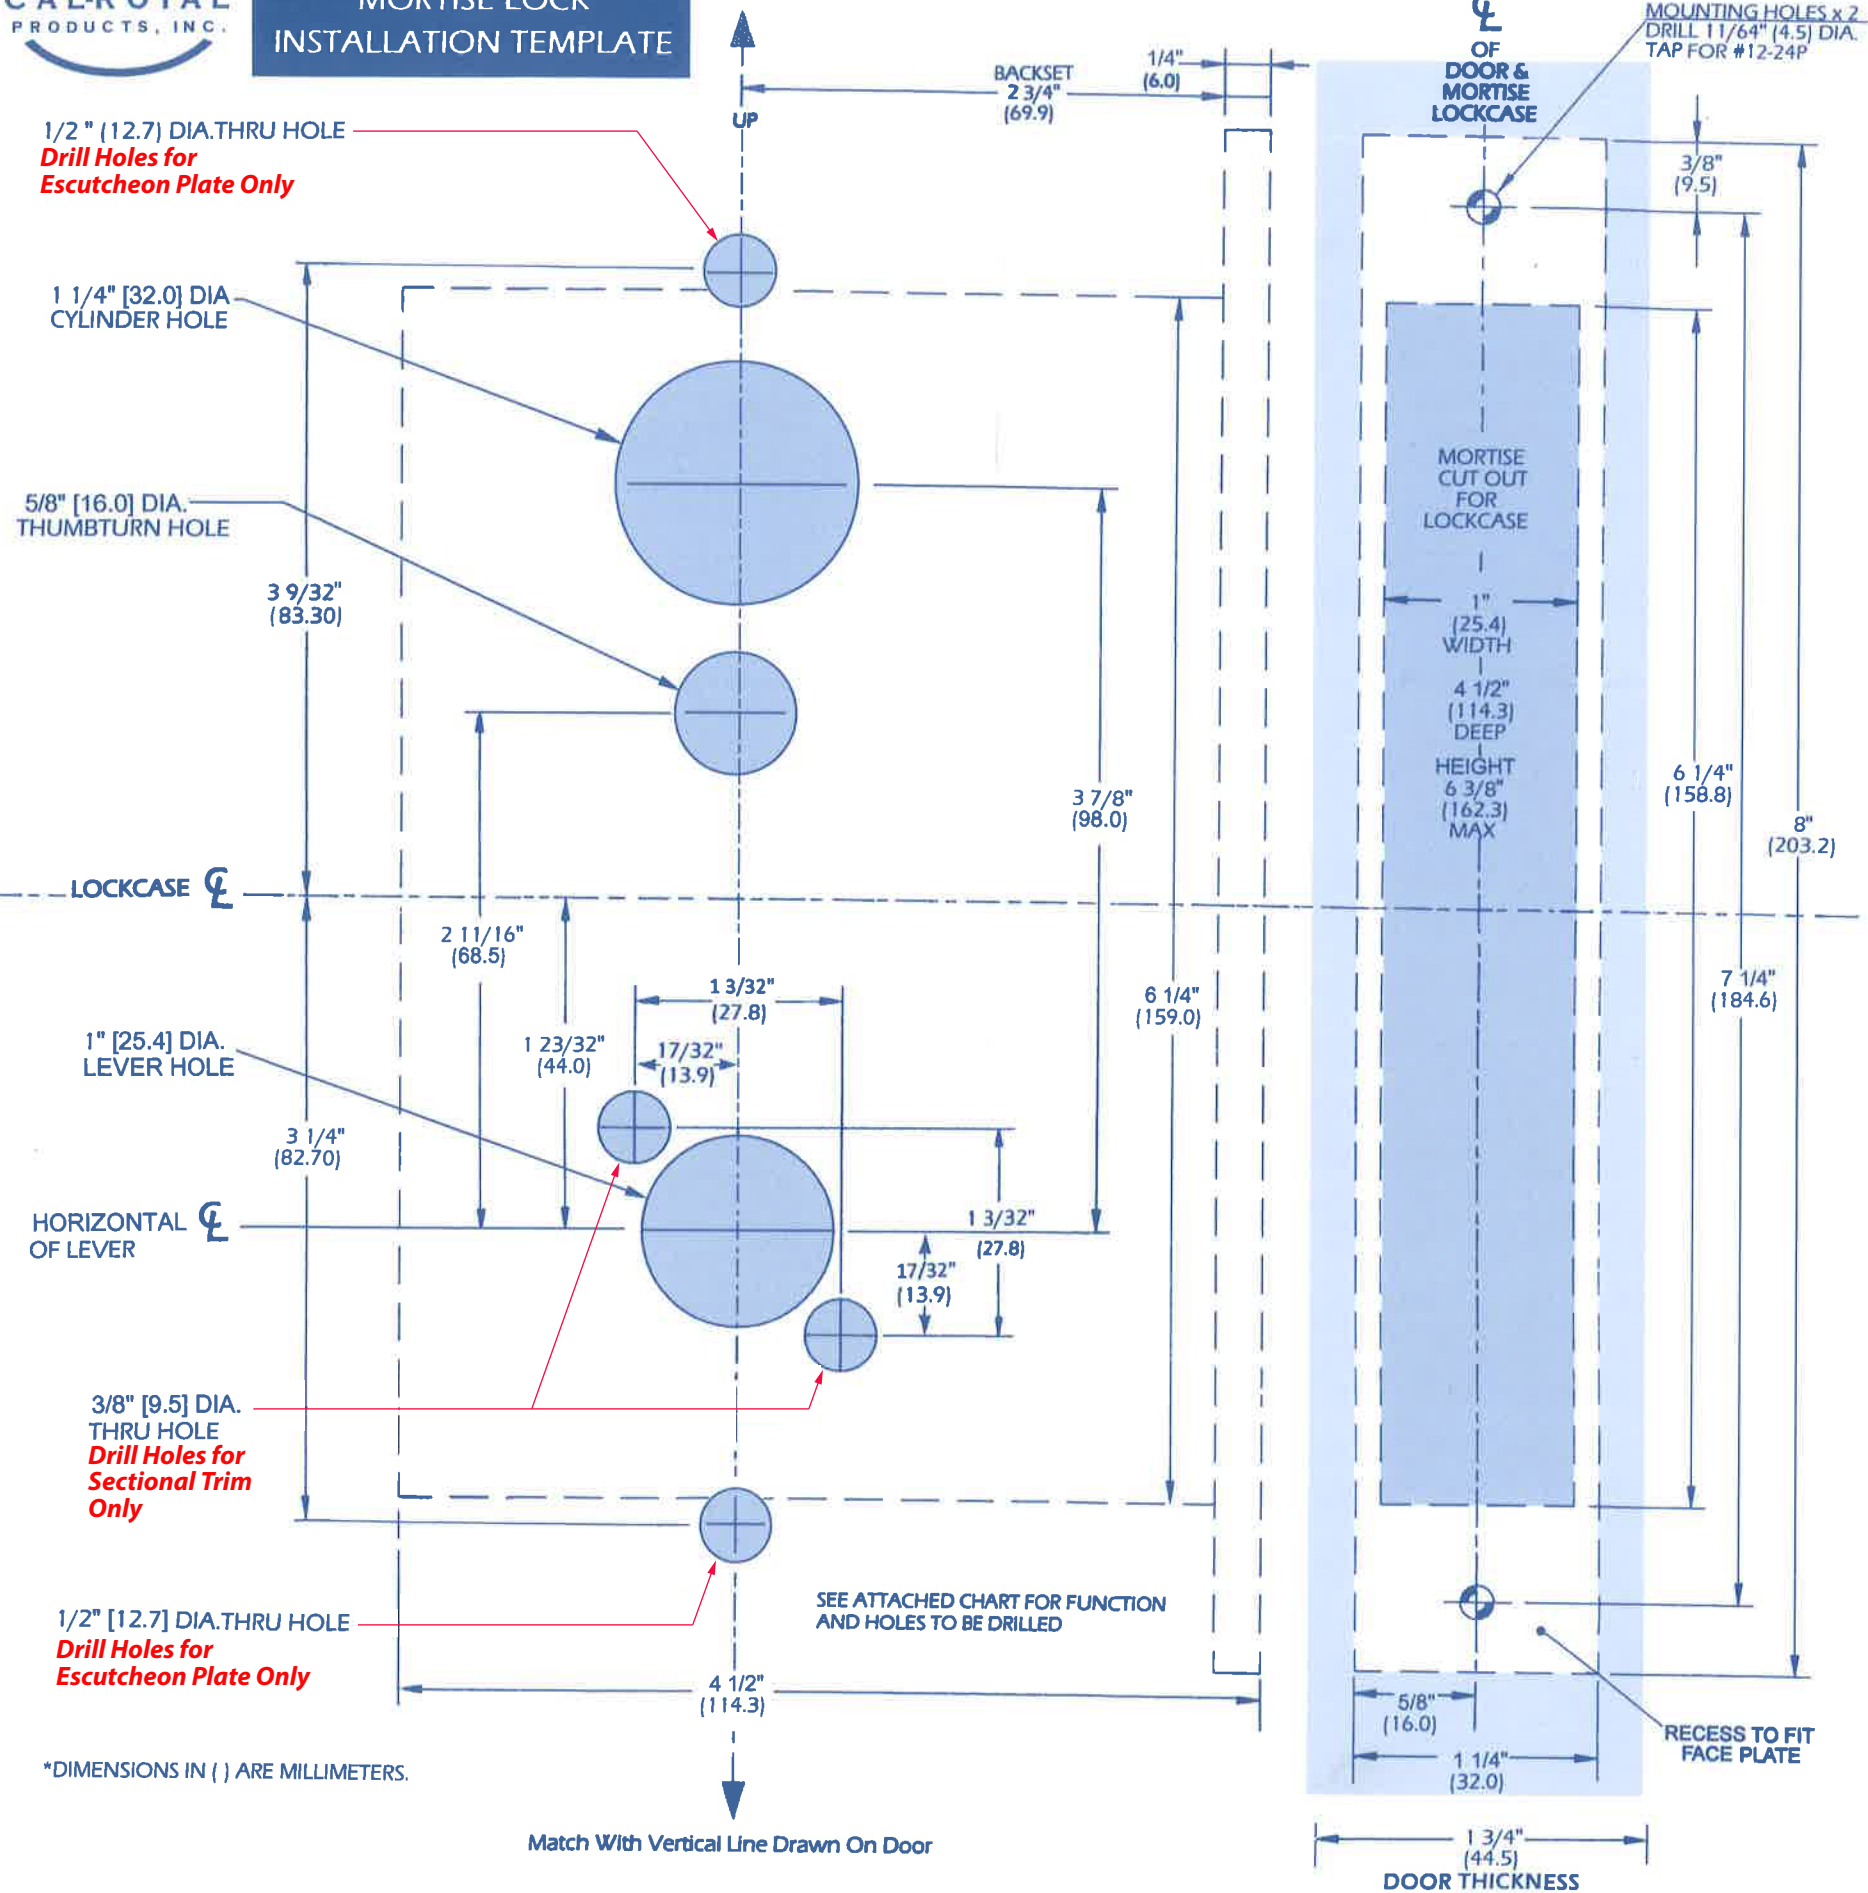

## STRIKE TEMPLATE

FOR OPPOSITE HAND PLEASE SEE REVERSE SIDE

DETACH HERE

1/2" (12.7) DIA. THRU HOLE  
*Drill Holes for Escutcheon Plate Only*

1 1/4" (32.0) DIA. CYLINDER HOLE

5/8" (16.0) DIA. THUMBTURN HOLE

LOCKCASE

1" (25.4) DIA. LEVER HOLE

HORIZONTAL OF LEVER

3/8" (9.5) DIA. THRU HOLE  
*Drill Holes for Sectional Trim Only*

1/2" (12.7) DIA. THRU HOLE  
*Drill Holes for Escutcheon Plate Only*

\*DIMENSIONS IN ( ) ARE MILLIMETERS.

Match With Vertical Line Drawn On Door

# MORTISE LOCK INSTALLATION TEMPLATE

FOR OPPOSITE HAND PLEASE SEE REVERSE SIDE