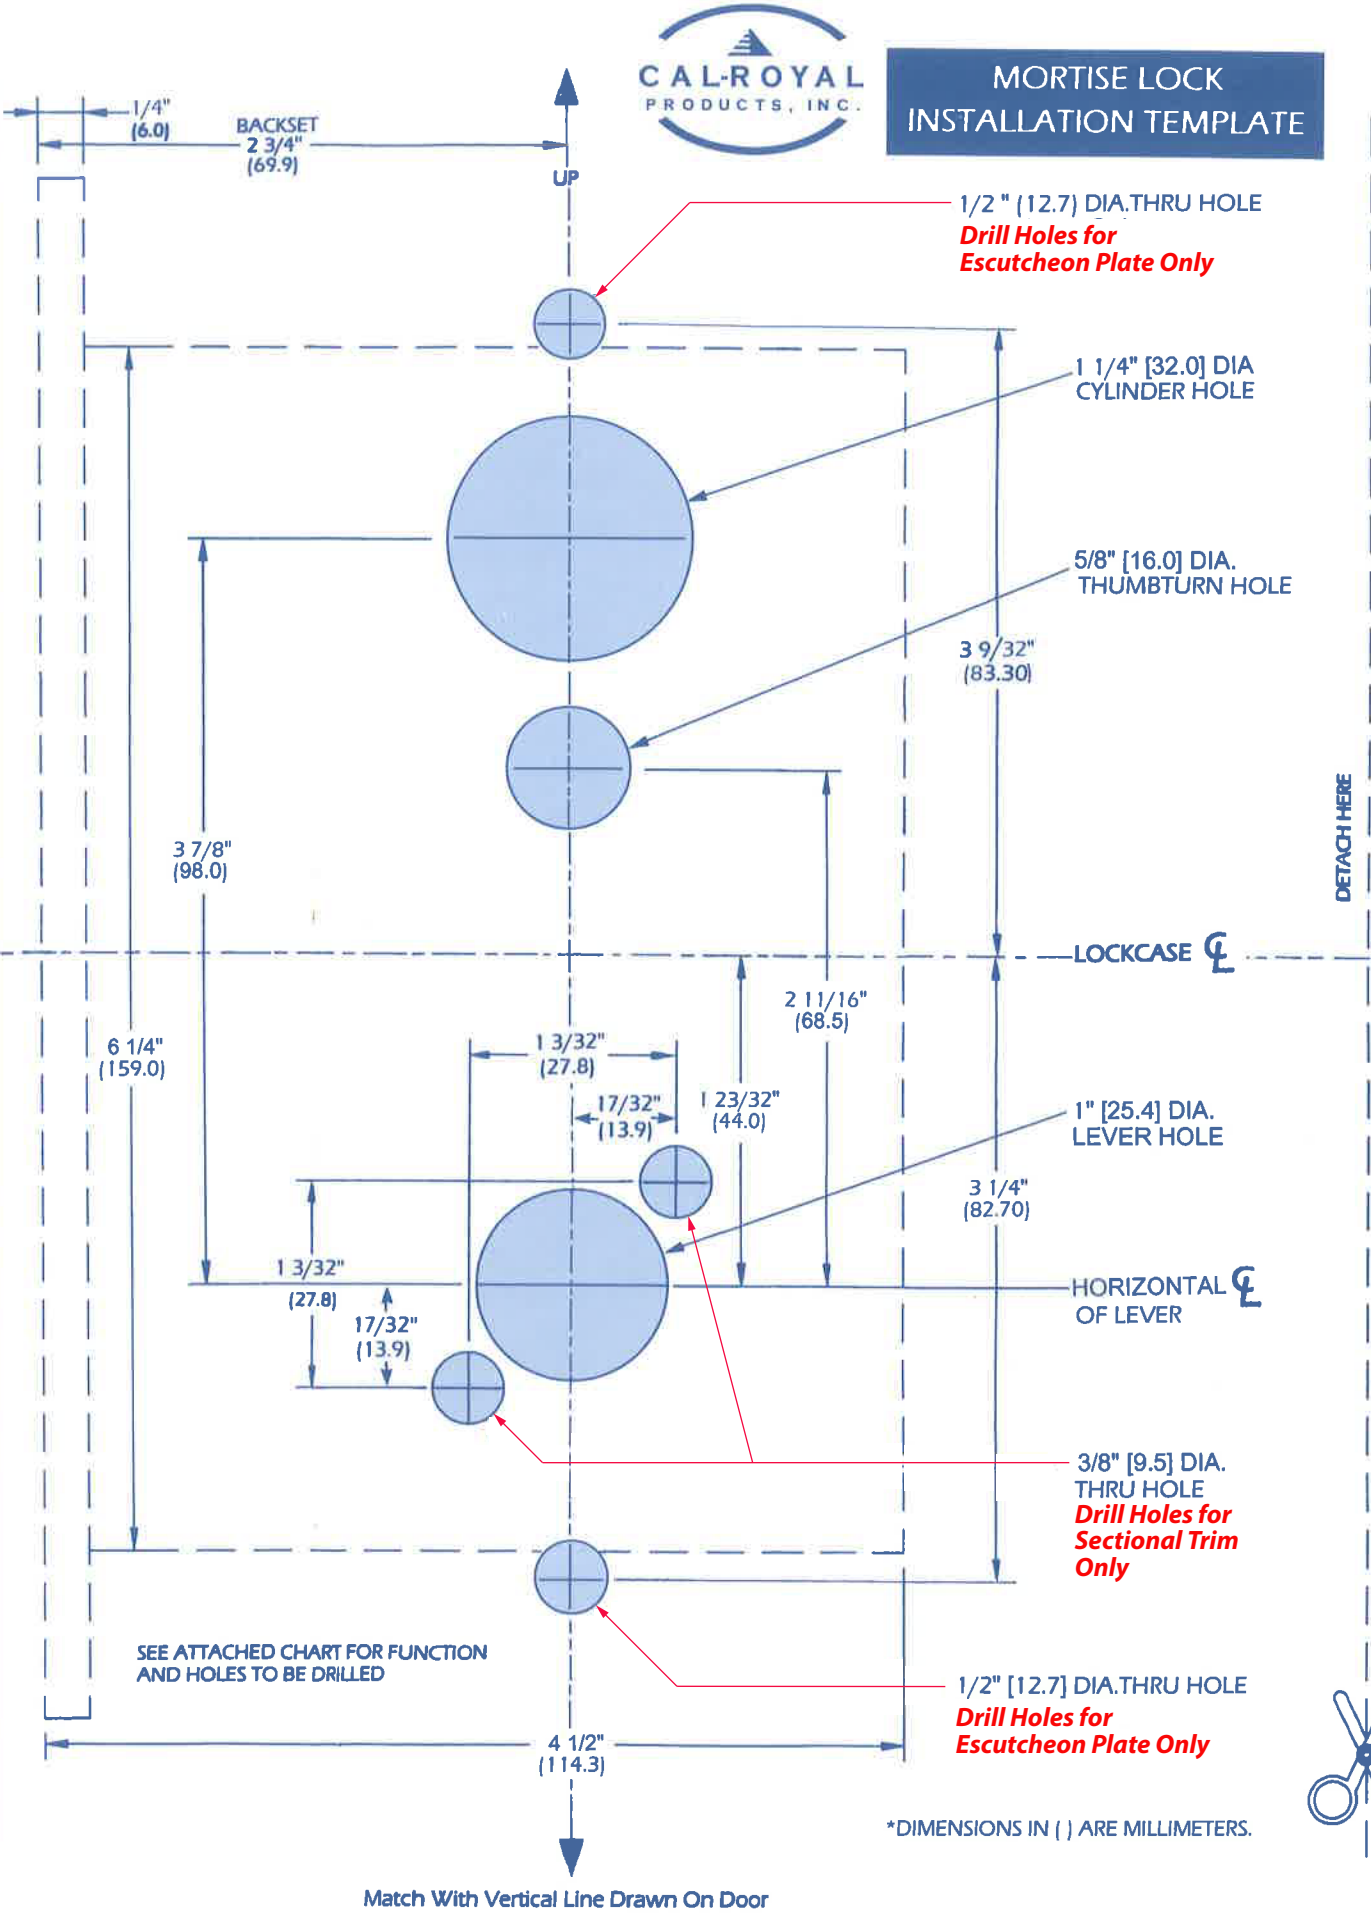

## STRIKE TEMPLATE

FOR OPPOSITE HAND PLEASE SEE REVERSE SIDE

DETACH HERE

1/2" (12.7) DIA. THRU HOLE  
*Drill Holes for Escutcheon Plate Only*

1 1/4" (32.0) DIA. CYLINDER HOLE

5/8" (16.0) DIA. THUMBTURN HOLE

LOCKCASE

1" (25.4) DIA. LEVER HOLE

HORIZONTAL OF LEVER

3/8" (9.5) DIA. THRU HOLE  
*Drill Holes for Sectional Trim Only*

1/2" (12.7) DIA. THRU HOLE  
*Drill Holes for Escutcheon Plate Only*

\*DIMENSIONS IN ( ) ARE MILLIMETERS.

Match With Vertical Line Drawn On Door

# MORTISE LOCK INSTALLATION TEMPLATE

FOR OPPOSITE HAND PLEASE SEE REVERSE SIDE