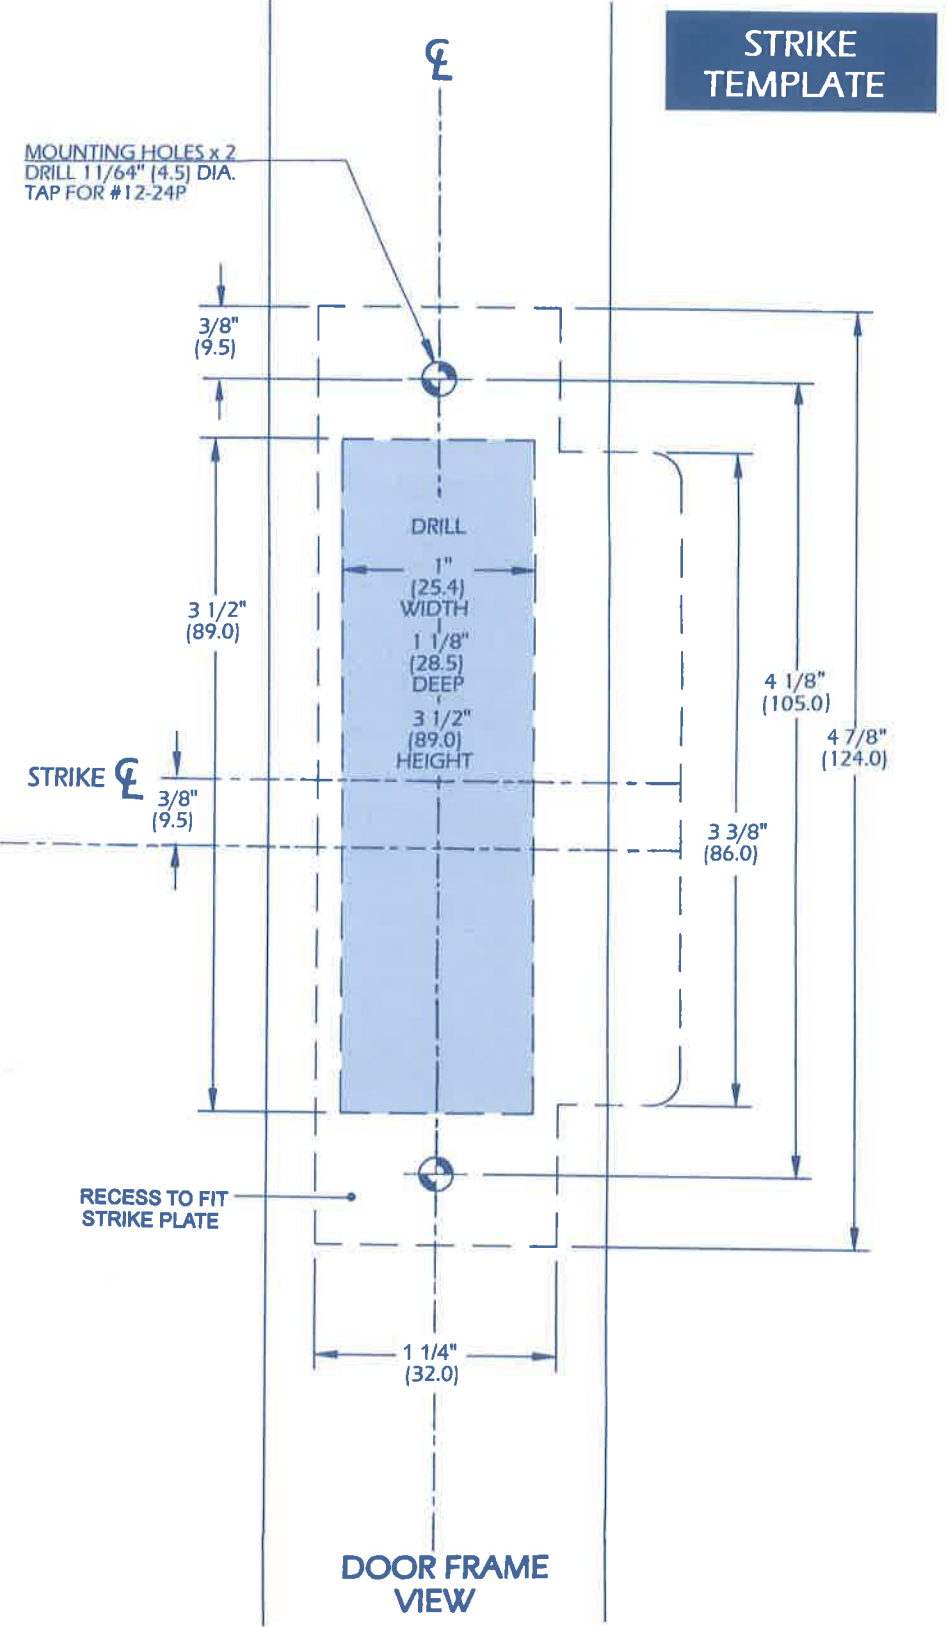

## STRIKE TEMPLATE

FOR OPPOSITE HAND PLEASE SEE REVERSE SIDE

DETACH HERE

1/2" (12.7) DIA. THRU HOLE  
*Drill Holes for Escutcheon Plate Only*

1 1/4" (32.0) DIA. CYLINDER HOLE

5/8" (16.0) DIA. THUMBTURN HOLE

LOCKCASE

1" (25.4) DIA. LEVER HOLE

HORIZONTAL OF LEVER

3/8" (9.5) DIA. THRU HOLE  
*Drill Holes for Sectional Trim Only*

1/2" (12.7) DIA. THRU HOLE  
*Drill Holes for Escutcheon Plate Only*

\*DIMENSIONS IN ( ) ARE MILLIMETERS.

Match With Vertical Line Drawn On Door

# MORTISE LOCK INSTALLATION TEMPLATE

FOR OPPOSITE HAND PLEASE SEE REVERSE SIDE