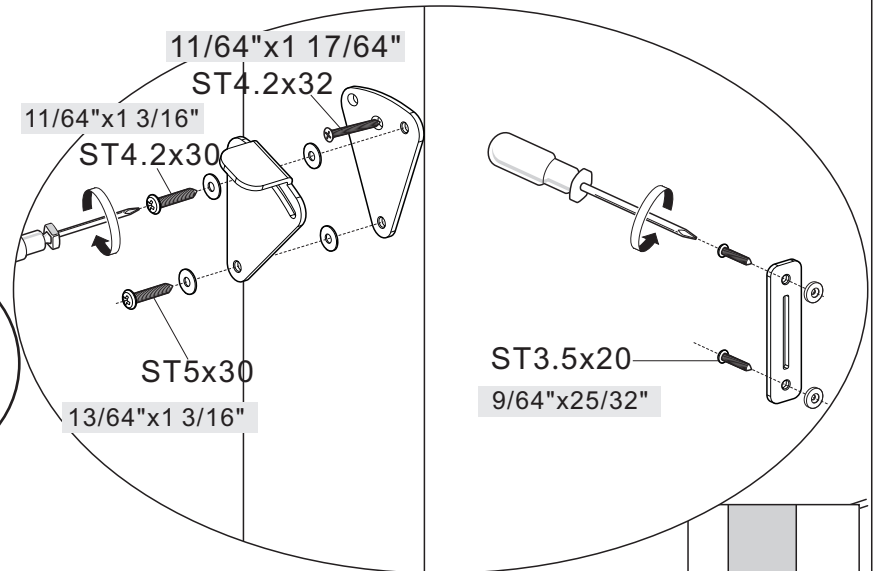

Installation Manual for SDH-PLTD

(x1)

(x4)

(x2)

11/64"x1 17/64"

ST4.2x32(x1)

9/64"x25/32"

ST3.5x20(x2)

11/64"x1 3/16"

ST4.2x30(x1)

13/64"x1 3/16"

ST5x30(x1)

11/64"x1 17/64"

ST4.2x32

11/64"x1 3/16"

ST4.2x30

ST5x30

13/64"x1 3/16"

ST3.5x20

9/64"x25/32"

Door

Wall