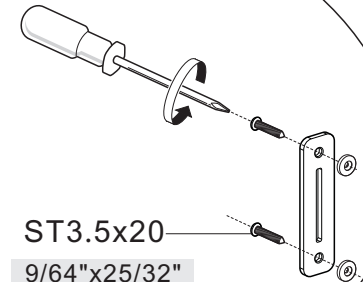

Installation Manual for SDH-PLTD

(x1)

(x4)

(x2)

11/64"x1 17/64"

ST4.2x32(x1)

9/64"x25/32"

ST3.5x20(x2)

11/64"x1 3/16"

ST4.2x30(x1)

13/64"x1 3/16"

ST5x30(x1)

11/64"x1 17/64"

ST4.2x32

11/64"x1 3/16"

ST4.2x30

ST5x30

13/64"x1 3/16"

ST3.5x20

9/64"x25/32"

Door

Wall