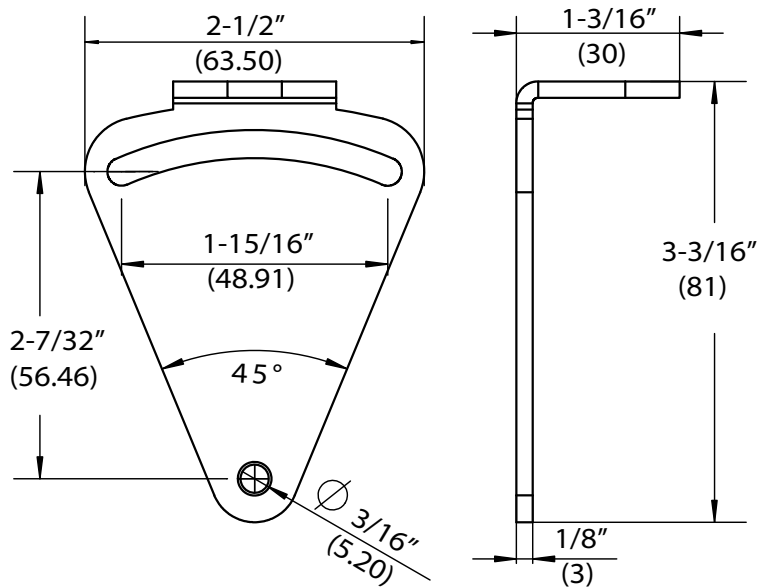

FRONT PLATE

BACK PLATE

STRIKE PLATE

The illustration and technical description in this cut sheet is current as of the date in the version date on the right. Cal-Royal Product reserves the right to, and may, on occasions, make changes and/or improvements in designs and dimensions without prior notice.

6605 Flotilla St.
 City of Commerce
 CA 90040 USA
 Tel: (323) 888-6601
 FAX: (323) 888-6699
 Website: cal-royal.com
 Email: sales@cal-royal.com

ITEM NO.	DESCRIPTION	ANSI	SCALE	UNIT	VERSION
SDH-PLTD	TEAR DROP PRIVACY SLIDING DOOR LOCK	---	NOT TO SCALE	inches (mm)	ver. 1.0 rev. 04/19
			PAGE 1 OF 1		BY: AG/CMT