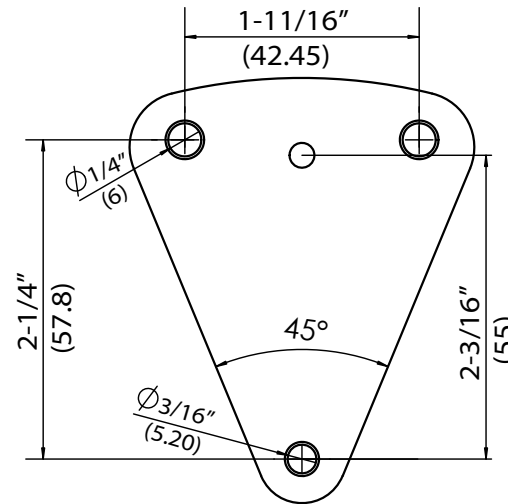

FRONT PLATE

BACK PLATE

STRIKE PLATE

The illustration and technical description in this cut sheet is current as of the date in the version date on the right. Cal-Royal Product reserves the right to, and may, on occasions, make changes and/or improvements in designs and dimensions without prior notice.

6605 Flotilla St.
 City of Commerce
 CA 90040 USA
 Tel: (323) 888-6601
 FAX: (323) 888-6699
 Website: cal-royal.com
 Email: sales@cal-royal.com

ITEM NO.	DESCRIPTION	ANSI	SCALE	UNIT	VERSION
SDH-PLTD	TEAR DROP PRIVACY SLIDING DOOR LOCK	---	NOT TO SCALE	inches (mm)	ver. 1.0 rev. 04/19
			PAGE 1 OF 1		BY: AG/CMT