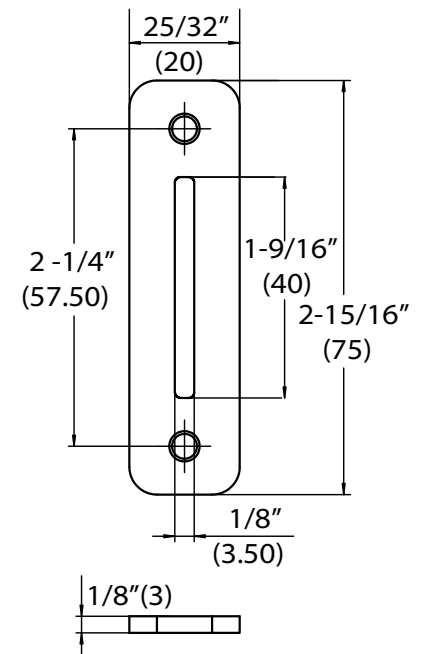

FRONT PLATE

BACK PLATE

STRIKE PLATE

The illustration and technical description in this cut sheet is current as of the date in the version date on the right. Cal-Royal Product reserves the right to, and may, on occasions, make changes and/or improvements in designs and dimensions without prior notice.

6605 Flotilla St.
 City of Commerce
 CA 90040 USA
 Tel: (323) 888-6601
 FAX: (323) 888-6699
 Website: cal-royal.com
 Email: sales@cal-royal.com

ITEM NO.	DESCRIPTION	ANSI	SCALE	UNIT	VERSION
SDH-PLTD	TEAR DROP PRIVACY SLIDING DOOR LOCK	---	NOT TO SCALE	inches (mm)	ver. 1.0 rev. 04/19
			PAGE 1 OF 1		BY: AG/CMT