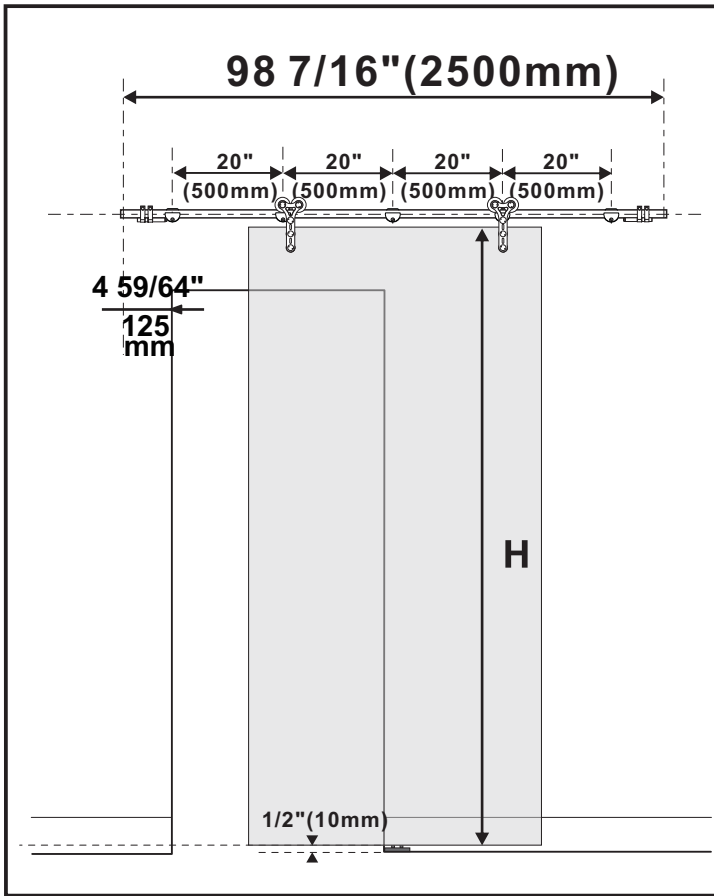

# Installation manual for SDH3182

7

Door stopper can be also installed between two wall mounts