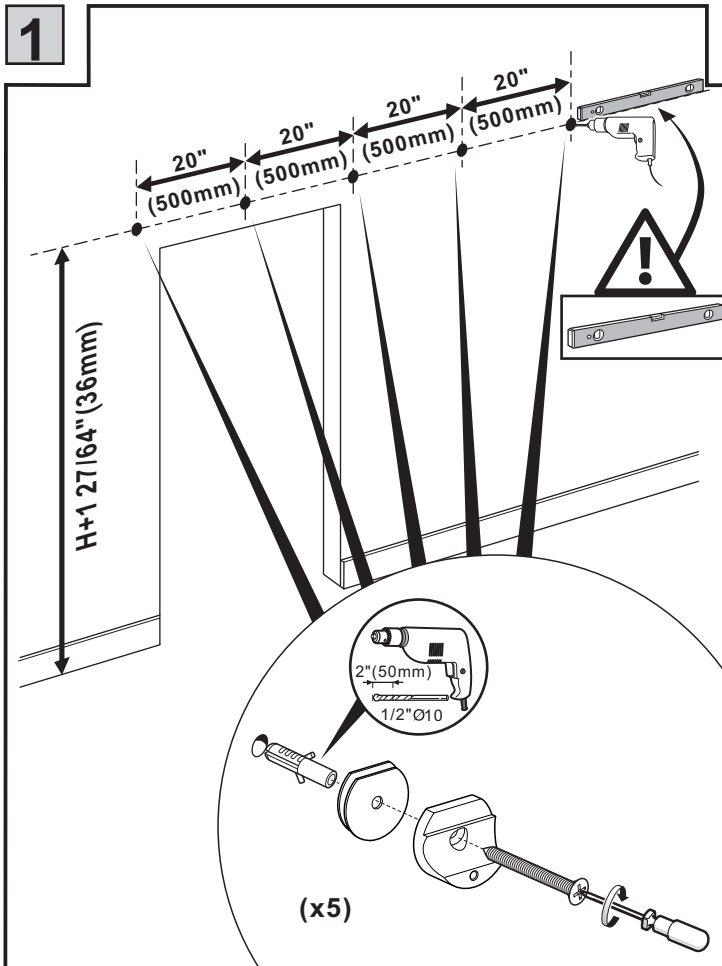

# Installation manual for SDH3182

7

Door stopper can be also installed between two wall mounts