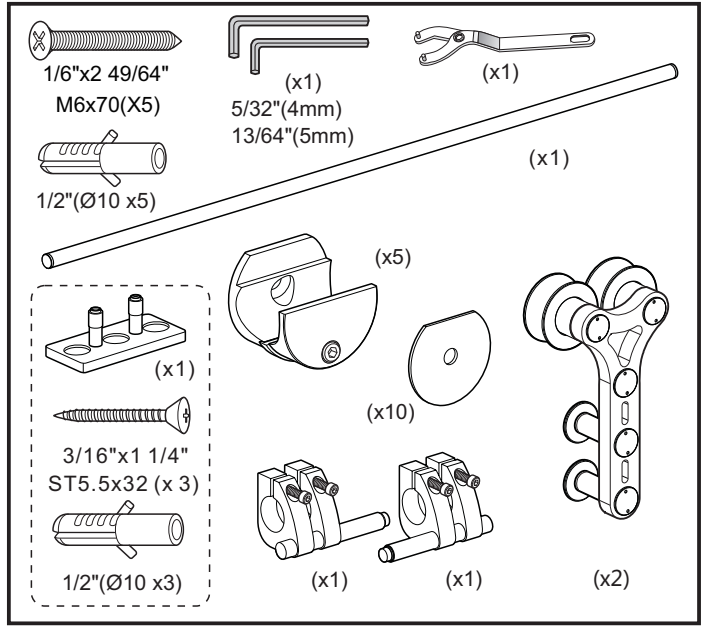

# Installation manual for SDH3182

7

Door stopper can be also installed between two wall mounts