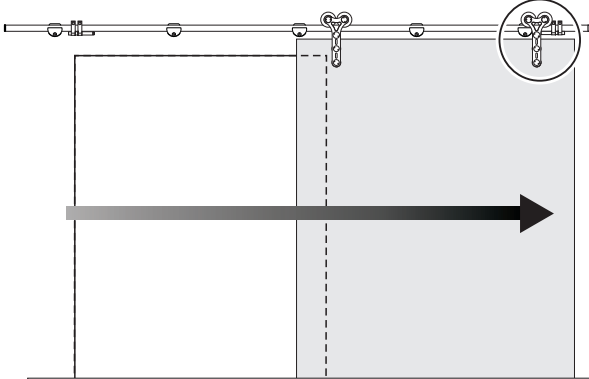

# Installation manual for SDH3182

7

Door stopper can be also installed between two wall mounts