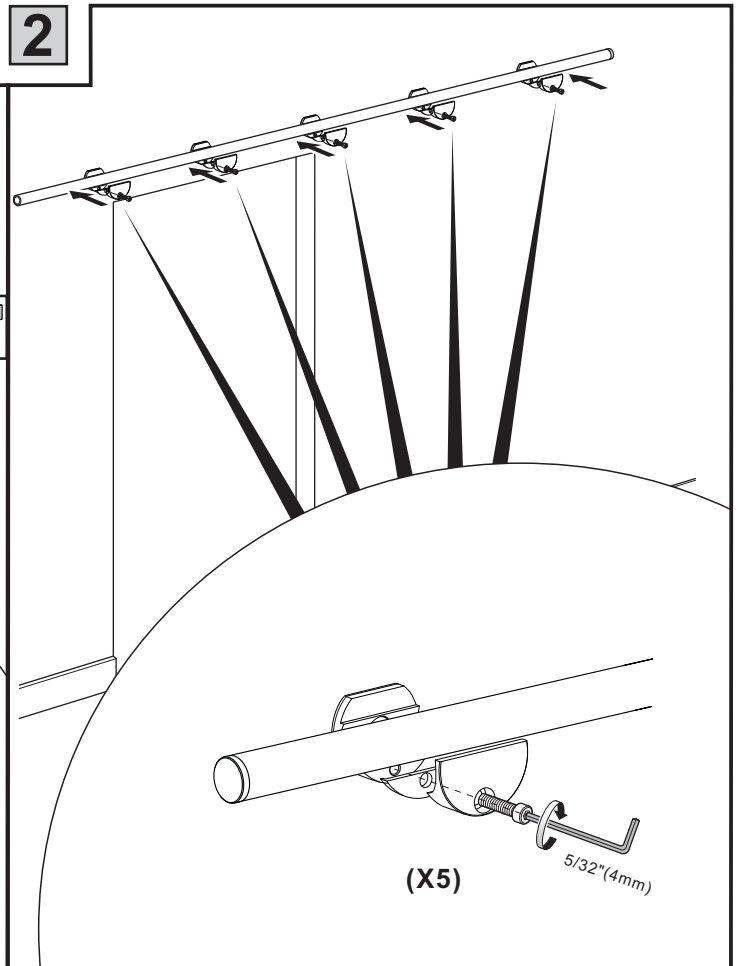

# Installation manual for SDH3182

7

Door stopper can be also installed between two wall mounts