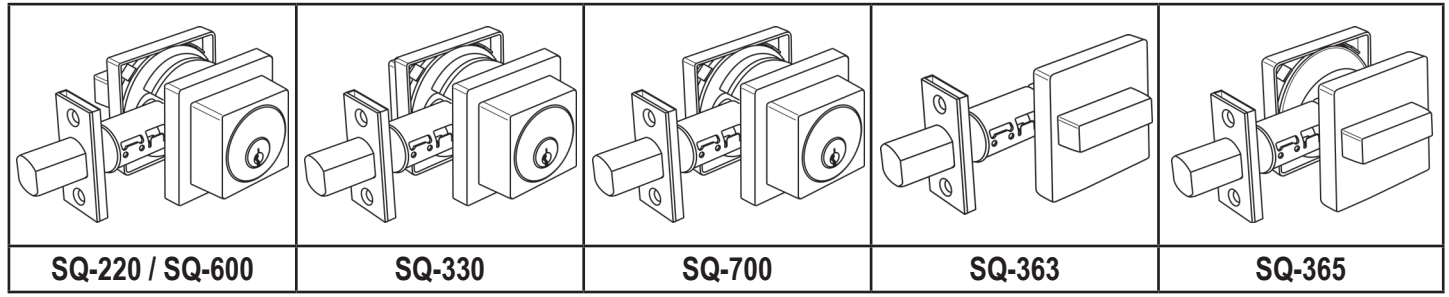

SQ300 Series

COMMERCIAL / RESIDENTIAL CONTEMPORARY

SQUARE HEAVY DUTY DEADBOLTS

ANSI STANDARD A156.36, GRADE 2

- Optional Interchangeable Core for **Best, Falcon and Arrow**
- Optional Interchangeable Core for **Schlage Full Size Large Format**

NON-STOCK FINISHES AND DESIGNS AVAILABLE WITH FACTORY LEAD TIME AND SUBJECT TO MINIMUM ORDER

FUNCTION	ANSI	ITEM #	FINISH	PCS / MC
Heavy Duty Single Cylinder Deadbolt, UL Listed	E0152	SQ-220	26D, 10B, 4, 15, 1	20
		● ICSQ-220		
		● ICSCSQ-220		
Heavy Duty Double Cylinder Deadbolt, UL Listed	E0142	SQ-330		
		● ICSQ-330		
		● ICSCSQ-330		
Classroom Deadbolt Lock. UL Listed. Deadbolt thrown or retracted by key outside. Inside turn unit will retract bolt only. Bolt automatically deadlocks when fully thrown.	E0172	SQ-600		
		● ICSQ-600		
		● ICSCSQ-600		
UL Listed One Sided Latch Bolt retracted by thumb turn, no outside trim. Visible from one side of door only.	----	SQ-363		
UL Listed One Sided Latch Bolt retracted by thumb turn unit. Blank plate on external trim to be used on bore holes 1 5/8" and 2 1/8" diameter.	----	SQ-365		
UL Listed One-Way Deadbolt Lock Deadbolt thrown or retracted by key outside. Blank plate on internal trim to be used on bore holes 1 5/8" and 2 1/8" diameter. Bolt automatically deadlocks when fully thrown. (Exposed Screws)	E1161	SQ-700		
		● ICSQ-700		
		● ICSCSQ-700		

- (IC) Indicates deadbolt available with Interchangeable Core. Cores are compatible 6 or 7 pin with **Best, Falcon and Arrow.**
- (ICSC) Indicates deadbolt available with **Schlage Full Size Large Format** Interchangeable Core.

► PACKAGING INCLUDES

- Standard "C" 6-pin cylinder
- Standard : Adjustable UL Listed 3 Hour Fire Rating 2 3/8" or 2 3/4" latchbolt.
- Latch: Backset latch size 1" x 2 1/4" faceplate, packed with latch front adapter to convert 1" face plate for 1 1/8" wide door preparations
- Strike: 1 1/8" x 2 3/4", packed with 3" screws with wood frame reinforcer.