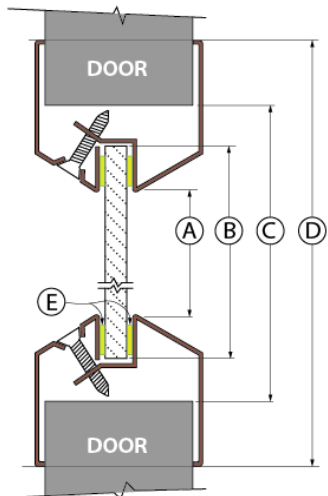

## LITES... SVL SERIES, VISION LITE LOW PROFILE

**IN STOCK  
FOR IMMEDIATE SHIPPING**

- ▶ 45-180 Minute Fire-Rated Steel Vision Lites for 3/16" to 1/4" Glass
- ▶ Low Profile Beveled Vision Lite for Fire Rated Doors
- ▶ Frame has Single-Sided Fasteners
- ▶ 20 Gauge Cold Rolled Steel
- ▶ Designed for use with 1 3/4" Doors Only
- ▶ Baked on Powder Coat Finish
- ▶ Color: Standard Bronze
- ▶ Fasteners: # 8 x 7/8" Flathead Phillips Head SMS

ITEM #	SIZE (DOOR CUTOUT) Width x Height	PCS / CTN
SVL520	5" x 20"	6
SVL535	5" x 35"	6
SVL614	6" x 14"	6
SVL624	6" x 24"	6
SVL626	6" x 26"	6
SVL627	6" x 27"	6
SVL630	6" x 30"	6
SVL636	6" x 36"	6
SVL722	7" x 22"	6
SVL818	8" x 18"	6
SVL830	8" x 30"	6
SVL832	8" x 32"	6
SVL836	8" x 36"	6
SVL838	8" x 38"	6
SVL1212	12" x 12"	10
SVL1818	18" x 18"	2
SVL1830	18" x 30"	2
SVL1832	18" x 32"	2
SVL2236	22" x 36"	2
SVL2424	24" x 24"	4
SVL2430	24" x 30"	4
SVL2432	24" x 32"	4
SVL2434	24" x 34"	2
SVL2436	24" x 36"	2
SVL2454	24" x 54"	1
SVL2456	24" x 56"	1
SVL2460	24" x 60"	1
SVL2464 *	24" x 64"	1
SVL3036	30" x 36"	2

Custom Sizes available.  
Width: 5" to 36"  
Height: 4" to 72"  
*For pricing & availability inquiries contact your Local Distributor or click [here](#) for the list of our Sales Representatives*

- (A) VISIBLE LIGHT = 2" UNDER ORDER SIZE
- (B) GLASS = 1" UNDER ORDER SIZE
- (C) ORDER SIZE = DOOR CUTOUT
- (D) 1-3/8" OVER ORDER SIZE
- (E) GLAZING TAPE