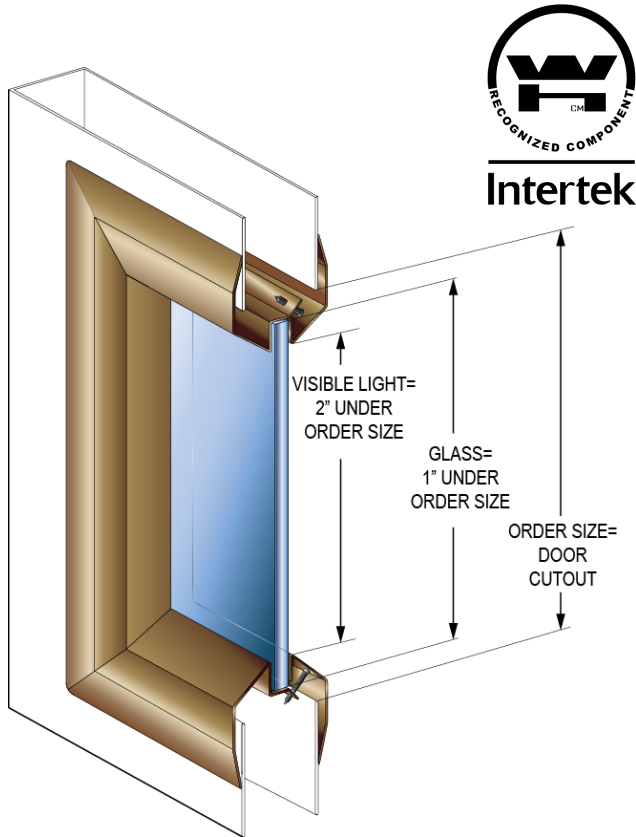

## LITES... SVL SERIES, VISION LITE LOW PROFILE

**IN STOCK  
FOR IMMEDIATE SHIPPING**

- ▶ 45-180 Minute Fire-Rated Steel Vision Lites for 3/16" to 1/4" Glass
- ▶ Low Profile Beveled Vision Lite for Fire Rated Doors
- ▶ Frame has Single-Sided Fasteners
- ▶ 20 Gauge Cold Rolled Steel
- ▶ Designed for use with 1 3/4" Doors Only
- ▶ Baked on Powder Coat Finish
- ▶ Color: Standard Bronze
- ▶ Fasteners: # 8 x 7/8" Flathead Phillips Head SMS

ITEM #	SIZE (DOOR CUTOUT) Width x Height	PCS / CTN
SVL520	5" x 20"	6
SVL535	5" x 35"	6
SVL614	6" x 14"	6
SVL624	6" x 24"	6
SVL626	6" x 26"	6
SVL627	6" x 27"	6
SVL630	6" x 30"	6
SVL636	6" x 36"	6
SVL722	7" x 22"	6
SVL818	8" x 18"	6
SVL830	8" x 30"	6
SVL832	8" x 32"	6
SVL836	8" x 36"	6
SVL838	8" x 38"	6
SVL1212	12" x 12"	10
SVL1818	18" x 18"	2
SVL1830	18" x 30"	2
SVL1832	18" x 32"	2
SVL2236	22" x 36"	2
SVL2424	24" x 24"	4
SVL2430	24" x 30"	4
SVL2432	24" x 32"	4
SVL2434	24" x 34"	2
SVL2436	24" x 36"	2
SVL2454	24" x 54"	1
SVL2456	24" x 56"	1
SVL2460	24" x 60"	1
SVL2464 *	24" x 64"	1
SVL3036	30" x 36"	2

Custom Sizes available.  
Width: 5" to 36"  
Height: 4" to 72"  
*For pricing & availability inquiries contact your Local Distributor or click [here](#) for the list of our Sales Representatives*

- (A) VISIBLE LIGHT = 2" UNDER ORDER SIZE
- (B) GLASS = 1" UNDER ORDER SIZE
- (C) ORDER SIZE = DOOR CUTOUT
- (D) 1-3/8" OVER ORDER SIZE
- (E) GLAZING TAPE