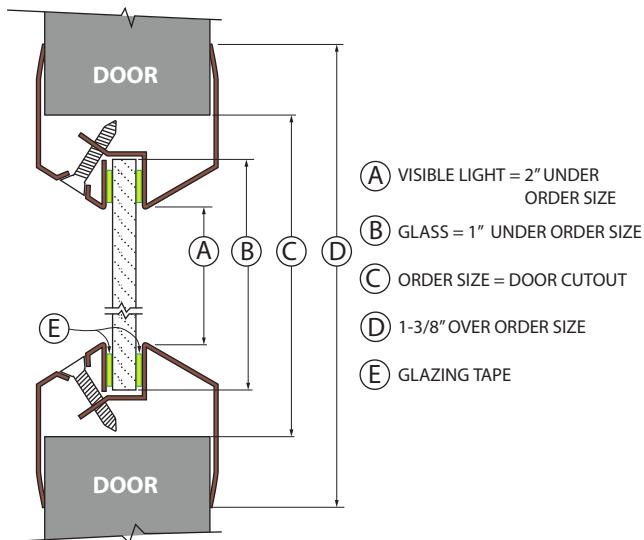

LITES List ...

SVL SERIES, VISION LITE LOW PROFILE

IN STOCK
FOR IMMEDIATE SHIPPING

OTHER COLORS AVAILABLE
WITH FACTORY LEAD TIME

Intertek

- (A) VISIBLE LIGHT = 2" UNDER ORDER SIZE
- (B) GLASS = 1" UNDER ORDER SIZE
- (C) ORDER SIZE = DOOR CUTOUT
- (D) 1-3/8" OVER ORDER SIZE
- (E) GLAZING TAPE

- ▶ 20-180 Minute Fire-Rated Steel Vision Lites for 3/16" to 1/4" Glass
- ▶ Low Profile Beveled Vision Lite for Fire Rated Doors
- ▶ Frame has Single-Sided Fasteners
- ▶ 20 Gauge Cold Rolled Steel
- ▶ Designed for use with 1 3/4" Doors Only
- ▶ Baked on Powder Coat Finish
- ▶ Standard Color: **Dark Bronze (DB)**
- ▶ Also available in **Grey (PR), White (W), SC Beige (SB), and Flat Black (FBK)** in selected sizes only
- ▶ See color chart on page 1 of the catalog for **CUSTOM COLORS**, available with factory lead time.
- ▶ Fasteners: #8 x 7/8" FPHSMS (part # **SCREW-LLV DB**)

IN STOCK COLORS	ITEM #	SIZE (DOOR CUTOUT) Width x Height	PCS / MC	UNIT
DB	SVL520	5" x 20"	6	EACH
DB, PR, W, SB, FBK	*SVL535	5" x 35"	6	
DB	SVL614	6" x 14"	6	
DB	SVL624	6" x 24"	6	
DB	SVL626	6" x 26"	6	
DB, PR, W, SB, FBK	*SVL627	6" x 27"	6	
DB	SVL630	6" x 30"	6	
DB	SVL636	6" x 36"	6	
DB	SVL672	6" x 72"	1	
DB, PR, W, SB, FBK	*SVL722	7" x 22"	6	
DB	SVL818	8" x 18"	6	
DB	SVL830	8" x 30"	6	
DB, PR, W, SB, FBK	*SVL832	8" x 32"	6	
DB	SVL836	8" x 36"	6	
DB	SVL838	8" x 38"	6	
DB, PR, W, SB, FBK	*SVL1212	12" x 12"	10	
DB	SVL1818	18" x 18"	2	
DB	SVL1830	18" x 30"	2	
DB	SVL1832	18" x 32"	2	
DB	SVL2236	22" x 36"	2	
DB, PR	*SVL2424	24" x 24"	4	
DB, PR, W, SB, FBK	*SVL2430	24" x 30"	4	
DB, PR, SB, FBK	*SVL2432	24" x 32"	4	
DB	SVL2434	24" x 34"	2	
DB	SVL2436	24" x 36"	2	
DB	SVL2454	24" x 54"	1	
DB	SVL2456	24" x 56"	1	
DB, PR, W, SB, FBK	*SVL2460	24" x 60"	1	
DB, PR	*SVL2464	24" x 64"	1	
DB	SVL2472	24" x 72"	1	
DB	SVL2474	24" x 74"	1	
DB	SVL3036	30" x 36"	2	