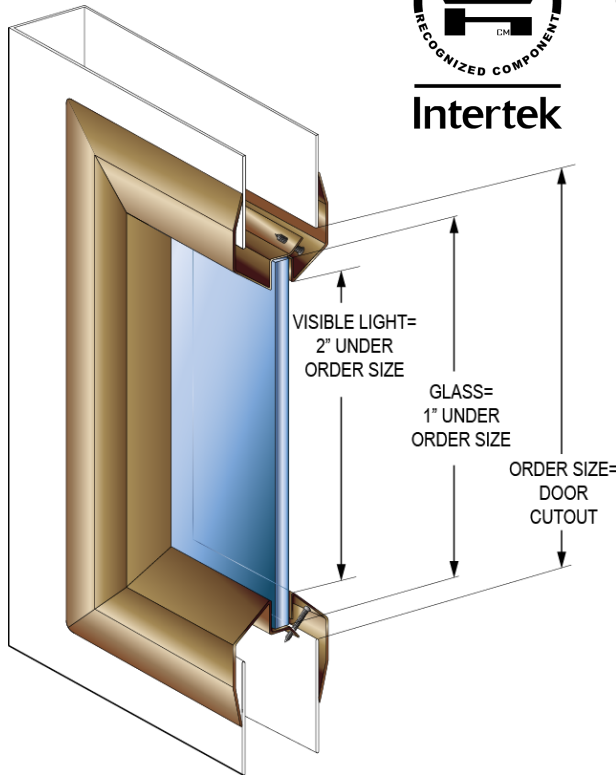

LITES List ...

SVL SERIES, VISION LITE LOW PROFILE

IN STOCK
FOR IMMEDIATE SHIPPING

OTHER COLORS AVAILABLE
WITH FACTORY LEAD TIME

Intertek

- (A) VISIBLE LIGHT = 2" UNDER ORDER SIZE
- (B) GLASS = 1" UNDER ORDER SIZE
- (C) ORDER SIZE = DOOR CUTOUT
- (D) 1-3/8" OVER ORDER SIZE
- (E) GLAZING TAPE

- ▶ 20-180 Minute Fire-Rated Steel Vision Lites for 3/16" to 1/4" Glass
- ▶ Low Profile Beveled Vision Lite for Fire Rated Doors
- ▶ Frame has Single-Sided Fasteners
- ▶ 20 Gauge Cold Rolled Steel
- ▶ Designed for use with 1 3/4" Doors Only
- ▶ Baked on Powder Coat Finish
- ▶ Standard Color: **Dark Bronze (DB)**
- ▶ Also available in **Grey (PR), White (W), SC Beige (SB), and Flat Black (FBK)** in selected sizes only
- ▶ See color chart on page 1 of the catalog for **CUSTOM COLORS**, available with factory lead time.
- ▶ Fasteners: #8 x 7/8" FPHSMS (part # **SCREW-LLV DB**)

IN STOCK COLORS	ITEM #	SIZE (DOOR CUTOUT) Width x Height	PCS / MC	UNIT
DB	SVL520	5" x 20"	6	EACH
DB, PR, W, SB, FBK	*SVL535	5" x 35"	6	
DB	SVL614	6" x 14"	6	
DB	SVL624	6" x 24"	6	
DB	SVL626	6" x 26"	6	
DB, PR, W, SB, FBK	*SVL627	6" x 27"	6	
DB	SVL630	6" x 30"	6	
DB	SVL636	6" x 36"	6	
DB	SVL672	6" x 72"	1	
DB, PR, W, SB, FBK	*SVL722	7" x 22"	6	
DB	SVL818	8" x 18"	6	
DB	SVL830	8" x 30"	6	
DB, PR, W, SB, FBK	*SVL832	8" x 32"	6	
DB	SVL836	8" x 36"	6	
DB	SVL838	8" x 38"	6	
DB, PR, W, SB, FBK	*SVL1212	12" x 12"	10	
DB	SVL1818	18" x 18"	2	
DB	SVL1830	18" x 30"	2	
DB	SVL1832	18" x 32"	2	
DB	SVL2236	22" x 36"	2	
DB, PR	*SVL2424	24" x 24"	4	
DB, PR, W, SB, FBK	*SVL2430	24" x 30"	4	
DB, PR, SB, FBK	*SVL2432	24" x 32"	4	
DB	SVL2434	24" x 34"	2	
DB	SVL2436	24" x 36"	2	
DB	SVL2454	24" x 54"	1	
DB	SVL2456	24" x 56"	1	
DB, PR, W, SB, FBK	*SVL2460	24" x 60"	1	
DB, PR	*SVL2464	24" x 64"	1	
DB	SVL2472	24" x 72"	1	
DB	SVL2474	24" x 74"	1	
DB	SVL3036	30" x 36"	2	