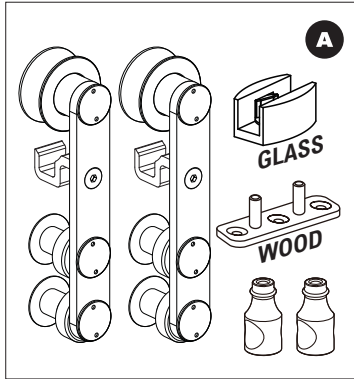

ILLUSTRATION

ITEM NO

DESCRIPTION

FINISH

UNIT

FOR WOOD AND GLASS DOORS

GLASS

WOOD

SDH2066	Surface Mount Strap Wheel 6' 6"		
A C			
SDH2366	Surface Mount with Soft Stop Strap Wheel 6' 6"		
A B C			
SCS802566	Surface Mount Soft Close System Strap Wheel 6' 6" (88-176 lbs.) <i>Optional</i> SCS402566 (44-88 lbs.)	US32D	SET
A E			
SDH2082	Surface Mount Strap Wheel 8' 2"		
A D			
SDH2382	Surface Mount Soft Stop Strap Wheel 8' 2"		
A B D			
SCS802582	Surface Mount Soft Close System Strap Wheel 8' 2" (88-176 lbs.) <i>Optional</i> SCS402582 (44-88 lbs.)		
A F			