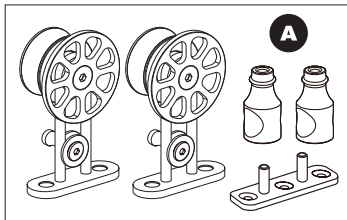

SDH1166
Top Mount
Spoke Wheel 6' 6"

A C

SDH1466
Top Mount with **Soft Stop**
Spoke Wheel 6' 6"

A B C

US32D

SET

SDH1182
Top Mount
Spoke Wheel 8' 2"

A D

SDH1482
Top Mount with **Soft Stop**
Spoke Wheel 8' 2"

A B D