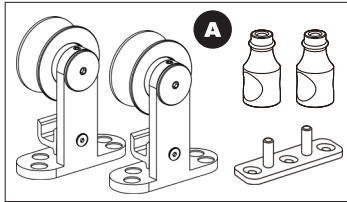

SDH SERIES - STAINLESS STEEL SLIDING DOOR HARDWARE

SET INCLUDES: 1 SLIDING ROD, 2 ROLLERS, 1 FLOOR GUIDE, COMPLETE MOUNTING SCREWS

OPTIONAL STOPS: DS-2200, DS-2300; OPTIONAL SOFT CLOSE SYSTEM (PREFIX SCS)

ILLUSTRATION

ITEM NO

DESCRIPTION

FINISH

UNIT

FOR WOOD DOORS

2 X DS-2200 SOFT STOP
for SDH1366, SDH1382