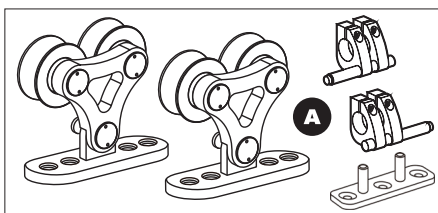

US32D

SET

SDH1182
Top Mount
Spoke Wheel 8' 2"

A D

SDH1482
Top Mount with **Soft Stop**
Spoke Wheel 8' 2"

A B D

2 X DS-2300 SOFT STOP
for SDH1566, SDH1582

6' 6" RAIL

8' 2" RAIL

SDH1266
Top Mount
Dual Wheel 6' 6"

A C

SDH1566
Top Mount with **Soft Stop**
Dual Wheel 6' 6"

A G C

US32D

SET

SDH1282
Top Mount
Dual Wheel 8' 2"