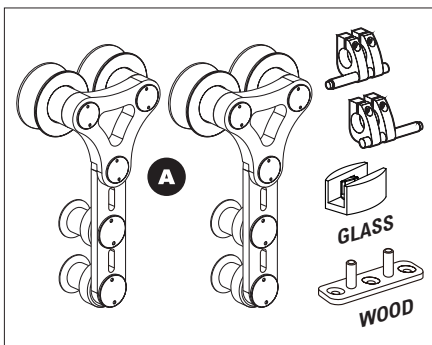

A D

SDH1582
Top Mount with **Soft Stop**
Dual Wheel 8' 2"

A G D

SDH SERIES - STAINLESS STEEL SLIDING DOOR HARDWARE

SET INCLUDES: 1 SLIDING ROD, 2 ROLLERS, 2 STOPPERS, 1 FLOOR GUIDE AND COMPLETE MOUNTING SCREWS
OPTIONAL STOPS: DS-2200, DS-2300; OPTIONAL SOFT CLOSE SYSTEM (PREFIX SCS)

ILLUSTRATION

ITEM NO

DESCRIPTION

FINISH

UNIT

FOR WOOD AND GLASS DOORS

GLASS

WOOD

SDH2066	Surface Mount Strap Wheel 6' 6"		
A C			
SDH2366	Surface Mount with Soft Stop Strap Wheel 6' 6"		
A B C			
SCS802566	Surface Mount Soft Close System Strap Wheel 6' 6" (88-176 lbs.) <i>Optional</i> SCS402566 (44-88 lbs.)	US32D	SET
A E			
SDH2082	Surface Mount Strap Wheel 8' 2"		
A D			
SDH2382	Surface Mount Soft Stop Strap Wheel 8' 2"		
A B D			
SCS802582	Surface Mount Soft Close System Strap Wheel 8' 2" (88-176 lbs.) <i>Optional</i> SCS402582 (44-88 lbs.)		
A F			

SDH3066	Surface Mount Strap Wheel 6' 6"		
A C			
SDH3366	Surface Mount Soft Stop Strap Wheel 6' 6"		
A G C			
SCS803566	Surface Mount Soft Close System Strap Wheel 6' 6" (88-176 lbs.) <i>Optional</i> SCS403566 (44-88 lbs.)	US32D	SET
A E			
SDH3082	Surface Mount Strap Wheel 8' 2"		
A D			
SDH3382	Surface Mount Soft Stop Strap Wheel 8' 2"		
A G D			
SCS803582	Surface Mount Soft Close System Strap Wheel 8' 2" (88-176 lbs.) <i>Optional</i> SCS403582 (44-88 lbs.)		
A F			