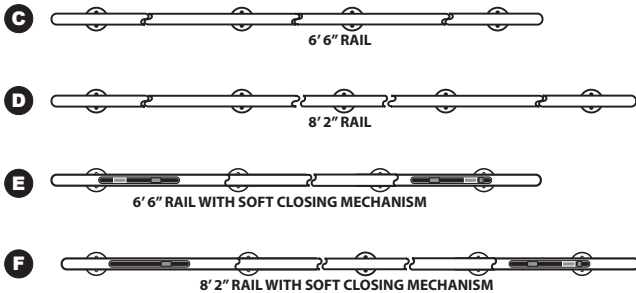

SDH SERIES - STAINLESS STEEL SLIDING DOOR HARDWARE

SET INCLUDES: 1 SLIDING ROD, 2 ROLLERS, 2 STOPPERS, 1 FLOOR GUIDE AND COMPLETE MOUNTING SCREWS
OPTIONAL STOPS: DS-2200, DS-2300; OPTIONAL SOFT CLOSE SYSTEM (PREFIX SCS)

ILLUSTRATION

ITEM NO

DESCRIPTION

FINISH

UNIT

FOR WOOD AND GLASS DOORS

GLASS

WOOD

SDH2066	Surface Mount Strap Wheel 6' 6"		
A C			
SDH2366	Surface Mount with Soft Stop Strap Wheel 6' 6"		
A B C			
SCS802566	Surface Mount Soft Close System Strap Wheel 6' 6" (88-176 lbs.) <i>Optional</i> SCS402566 (44-88 lbs.)	US32D	SET
A E			
SDH2082	Surface Mount Strap Wheel 8' 2"		
A D			
SDH2382	Surface Mount Soft Stop Strap Wheel 8' 2"		
A B D			
SCS802582	Surface Mount Soft Close System Strap Wheel 8' 2" (88-176 lbs.) <i>Optional</i> SCS402582 (44-88 lbs.)		
A F			

SDH3066	Surface Mount Strap Wheel 6' 6"		
A C			
SDH3366	Surface Mount Soft Stop Strap Wheel 6' 6"		
A G C			
SCS803566	Surface Mount Soft Close System Strap Wheel 6' 6" (88-176 lbs.) <i>Optional</i> SCS403566 (44-88 lbs.)	US32D	SET
A E			
SDH3082	Surface Mount Strap Wheel 8' 2"		
A D			
SDH3382	Surface Mount Soft Stop Strap Wheel 8' 2"		
A G D			
SCS803582	Surface Mount Soft Close System Strap Wheel 8' 2" (88-176 lbs.) <i>Optional</i> SCS403582 (44-88 lbs.)		
A F