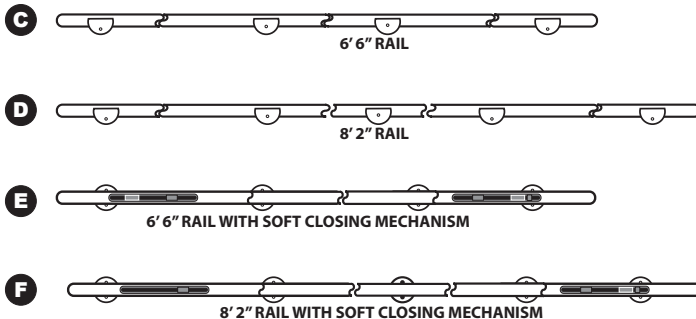

GLASS

WOOD

SDH2166	Surface Mount Dual Wheel 6' 6"		
A C			
SDH2466	Surface Mount Soft Stop Dual Wheel 6' 6"		
A B C			
SCS802666	Surface Mount Soft Close System Dual Wheel 6' 6" (88-176 lbs.) <i>Optional</i> SCS402666 (44-88 lbs.)	US32D	SET
A E			
SDH2182	Surface Mount Dual Wheel 8' 2"		
A D			
SDH2482	Surface Mount Soft Stop Dual Wheel 8' 2"		
A B D			
SCS802682	Surface Mount Soft Close System Dual Wheel 8' 2" (88-176 lbs.) <i>Optional</i> SCS402682 (44-88 lbs.)		
A F			

SDH3166	Surface Mount Dual Wheel 6' 6"		
A C			
SDH3466	Surface Mount Soft Stop Dual Wheel 6' 6"		
A G C			
SCS803666	Surface Mount Soft Close System Dual Wheel 6' 6" (88-176 lbs.) <i>Optional</i> SCS403666 (44-88 lbs.)	US32D	SET
A E			
SDH3182	Surface Mount Dual Wheel 8' 2"		
A D			
SDH3482	Surface Mount Soft Stop Dual Wheel 8' 2"		
A G D			
SCS803682	Surface Mount Soft Close System Dual Wheel 8' 2" (88-176 lbs.) <i>Optional</i> SCS403682 (44-88 lbs.)		
A F