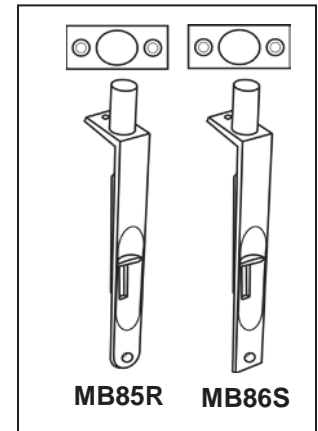

MB85R and MB86S

Solid Brass Flush Bolts

- ⊙ Designed for superior strength and smooth operation
- ⊙ Solid Brass
- ⊙ Deep cup finger hole and double action spring combine to assure ease of operation and automatic holding of bolt in either projected or retracted position
- ⊙ Includes strike and fastener
- ⊙ Architectural finishes available

ITEM NO.	BOLT HEAD DIA.	THROW
MB85R	1/2"	1"
MB86S	1/2"	1"

Cal-Royal Products, Inc.

6605 Flotilla St., City of Commerce, CA 90040 U.S.A.

Phone: (323) 888-6601 • (800) 876-9258 • Fax: (323) 888-6699 • (800) 222-3316