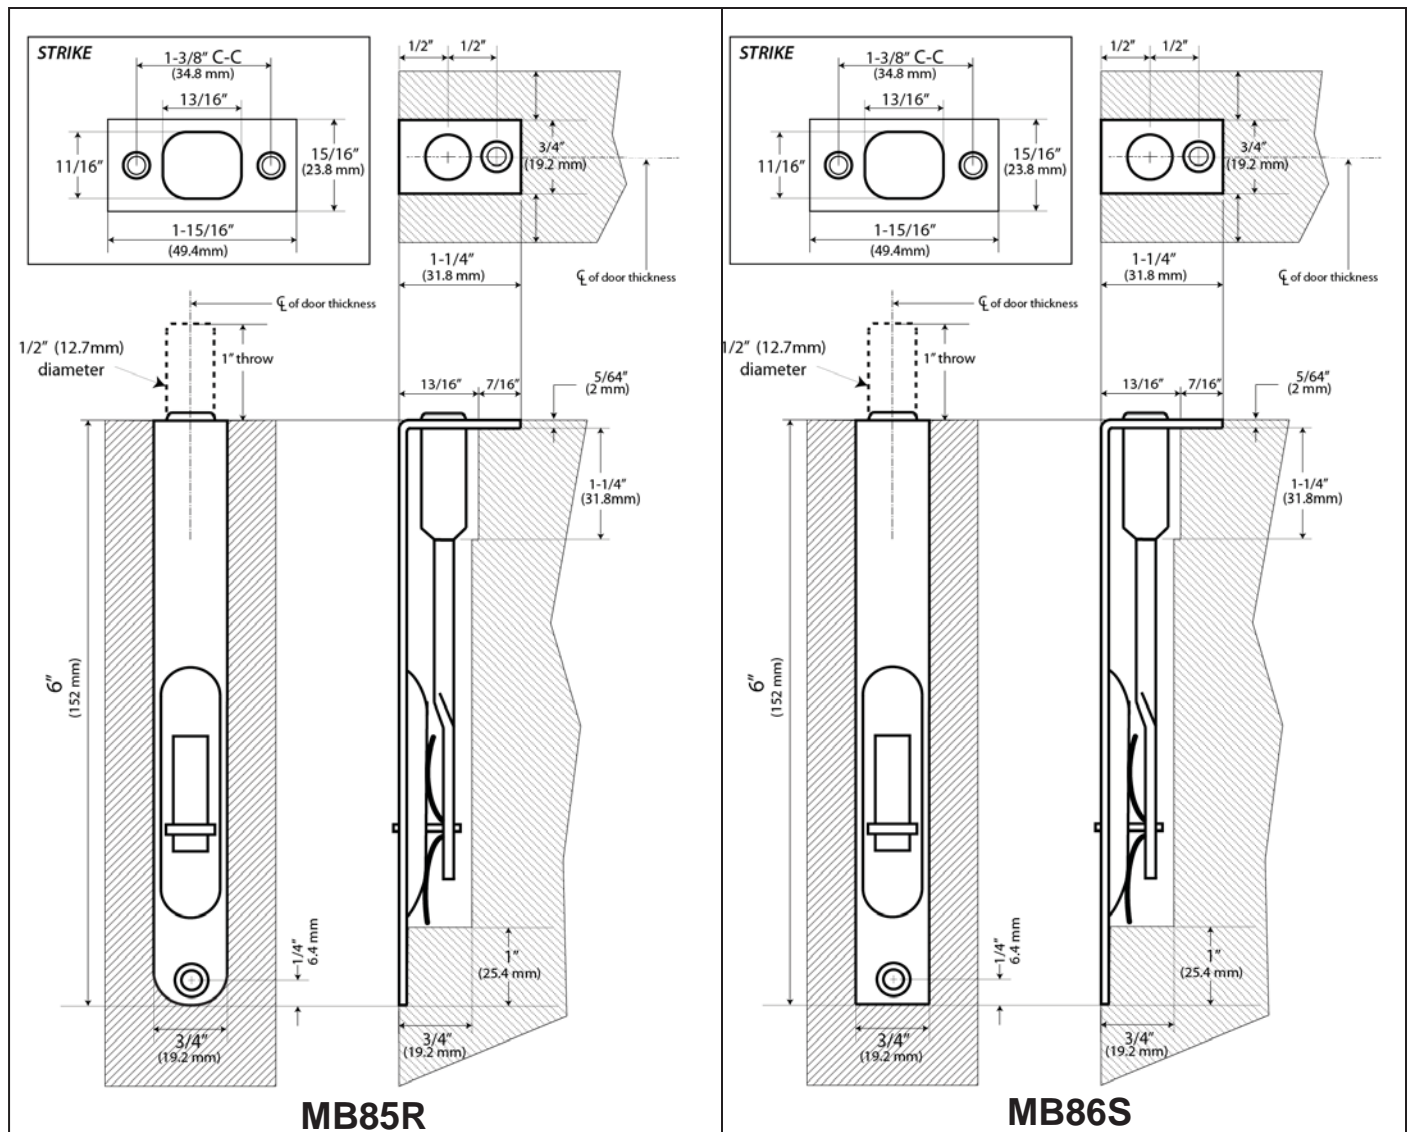

MB85R and MB86S

Solid Brass Flush Bolts

- ⊙ Designed for superior strength and smooth operation
- ⊙ Solid Brass
- ⊙ Deep cup finger hole and double action spring combine to assure ease of operation and automatic holding of bolt in either projected or retracted position
- ⊙ Includes strike and fastener
- ⊙ Architectural finishes available

ITEM NO.	BOLT HEAD DIA.	THROW
MB85R	1/2"	1"
MB86S	1/2"	1"

Cal-Royal Products, Inc.

6605 Flotilla St., City of Commerce, CA 90040 U.S.A.

Phone: (323) 888-6601 • (800) 876-9258 • Fax: (323) 888-6699 • (800) 222-3316