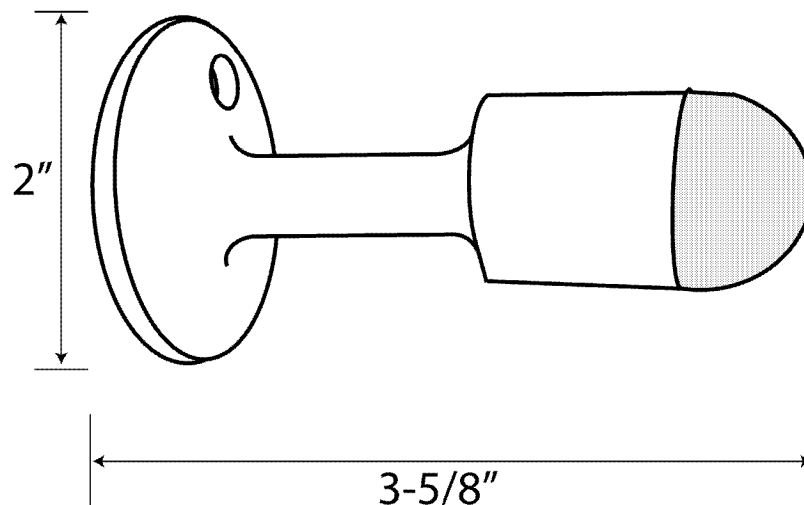

Wall Stops

- ⊙ Commercial grade wall door stop for high traffic conditions
- ⊙ Solid cast brass or bronze heavy duty construction
- ⊙ Includes mounting hardware for all wall construction applications
- ⊙ Perfect for indoor or outdoor use
- ⊙ Rubber tip does not scar nor mark surface of door
- ⊙ Conforms to ANSI: A156.16, BHMA: L12021, FED SPEC:1320E
- ⊙ Architectural finishes available

ITEM#	BASE DIAMETER	OVERALL PROJECTION
CWS18	2"	3-5/8"

Cal-Royal Products, Inc.

6605 Flotilla St., City of Commerce, CA 90040 U.S.A.

Phone: (323) 888-6601 • (800) 876-9258 • Fax: (323) 888-6699 • (800) 222-3316