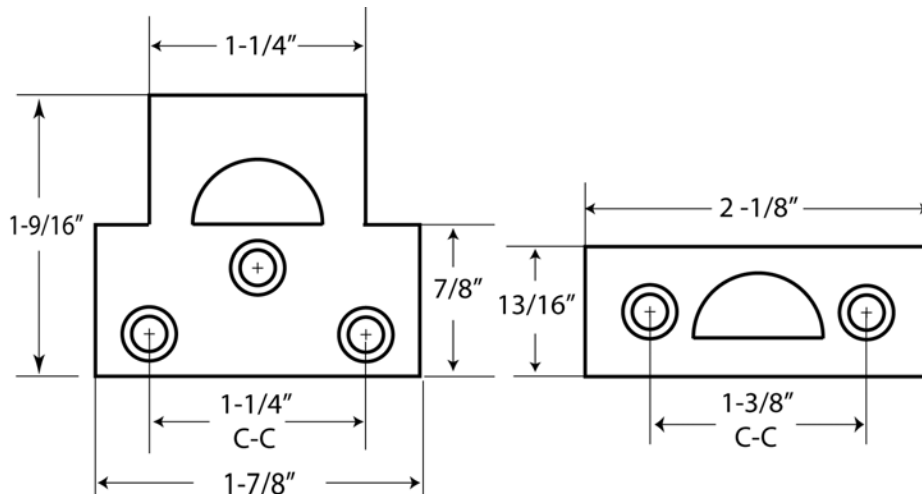

# Decorative Dutch Door Bolt

**DDSB4 Solid Brass 4"**

**DDSB8 Solid Brass 8"**

**DDSB12 Solid Brass 12"**

**DDSB18 Solid Brass 18"**

**DDSB24 Solid Brass 24"**

- ⊙ Heavy Duty with decorative design adapts to any décor
- ⊙ Packed with mortise and universal strikes
- ⊙ Solid brass
- ⊙ 1 1/8" diameter decorative knob
- ⊙ Conforms to ANSI/BHMA 156.16
- ⊙ Architectural finishes available