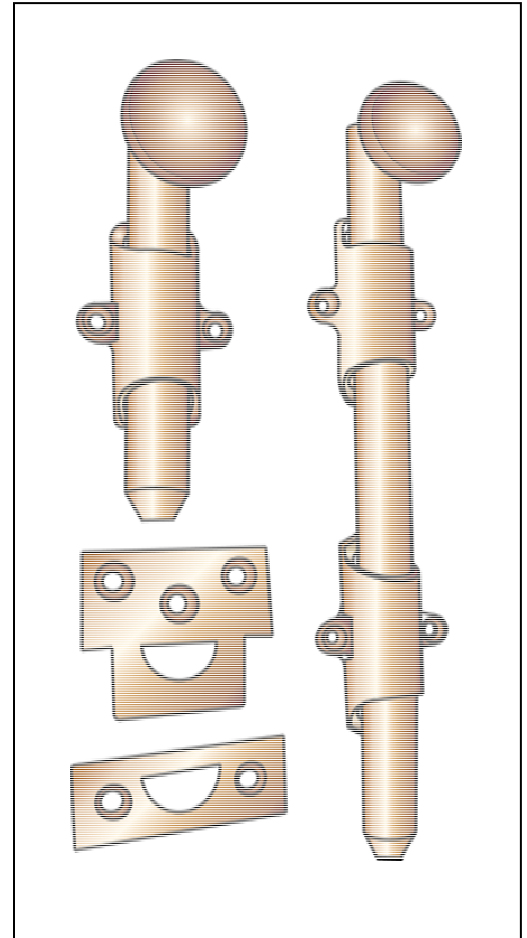

# Decorative Dutch Door Bolt

**DDSB4 Solid Brass 4"**

**DDSB8 Solid Brass 8"**

**DDSB12 Solid Brass 12"**

**DDSB18 Solid Brass 18"**

**DDSB24 Solid Brass 24"**

- ⊙ Heavy Duty with decorative design adapts to any décor
- ⊙ Packed with mortise and universal strikes
- ⊙ Solid brass
- ⊙ 1 1/8" diameter decorative knob
- ⊙ Conforms to ANSI/BHMA 156.16
- ⊙ Architectural finishes available