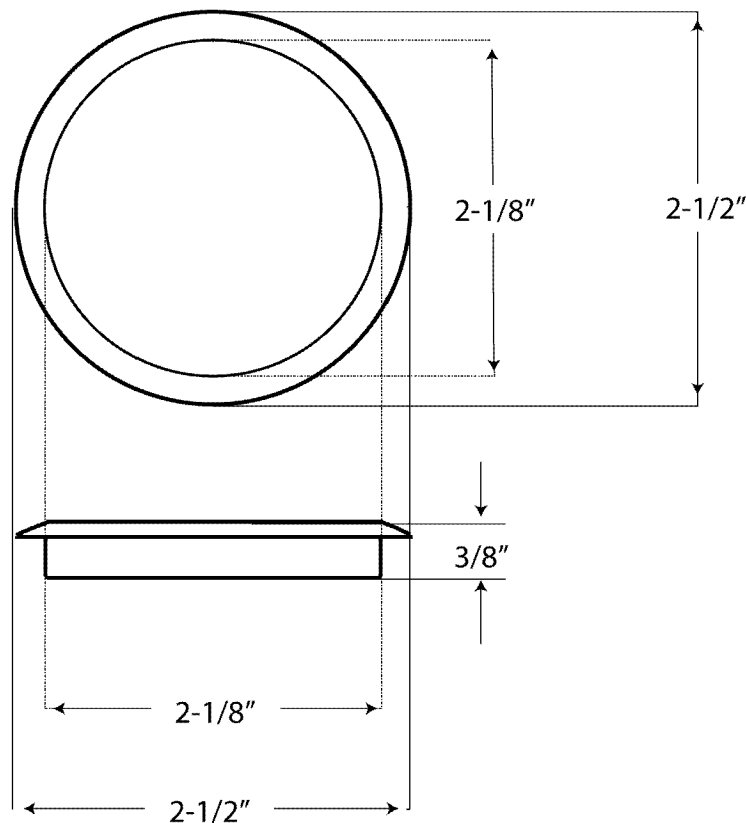

DIFP218

Drive In Finger Pull, No Nails

- ⦿ 2-1/8" diameter
- ⦿ Individually poly-bagged
- ⦿ Ideal for sliding doors
- ⦿ Conforms to ANSI/BHMA A156.9 B22201 and A156.14 D2781
- ⦿ Finishes US3, US5, US26

Cal-Royal Products, Inc.