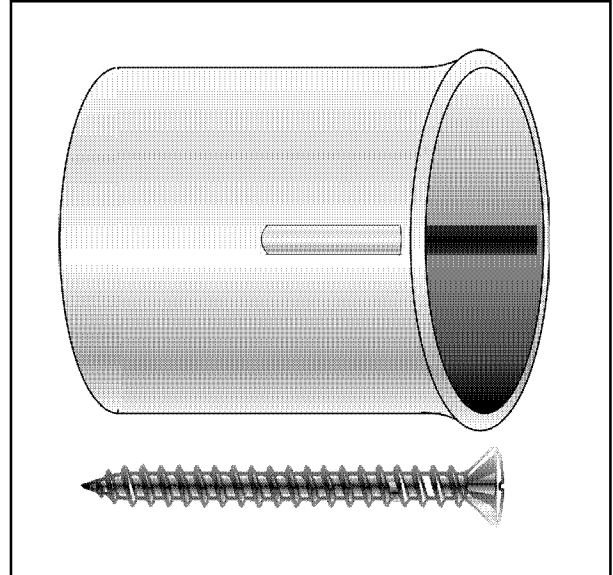

## Drive In Thimble Strike

- ⦿ Steel Construction
- ⦿ Zinc Plated
- ⦿ Length: 1-1/8"
- ⦿ Diameter: 1"
- ⦿ Individually poly-bagged with 1-1/4" screw