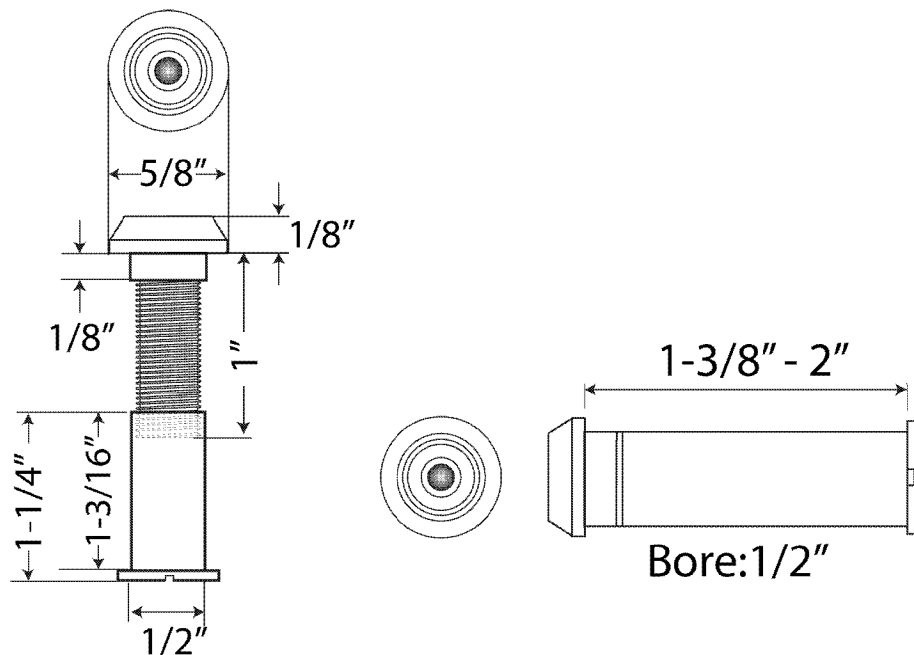

Brass Door Viewer, 160°

- ⦿ 1/2" Bore
- ⦿ Plastic Lens
- ⦿ For Doors 1-3/8" to 2" thick
- ⦿ Individually poly-bagged and boxed
- ⦿ Conforms to ANSI/BHMA A156,16 L23172
- ⦿ Architectural finishes available

The illustration and technical description in this Specification Sheet is current as of the date in the version box above. Cal-Royal Product reserves the right to, and may frequently make changes and/or improvements in designs and dimensions.