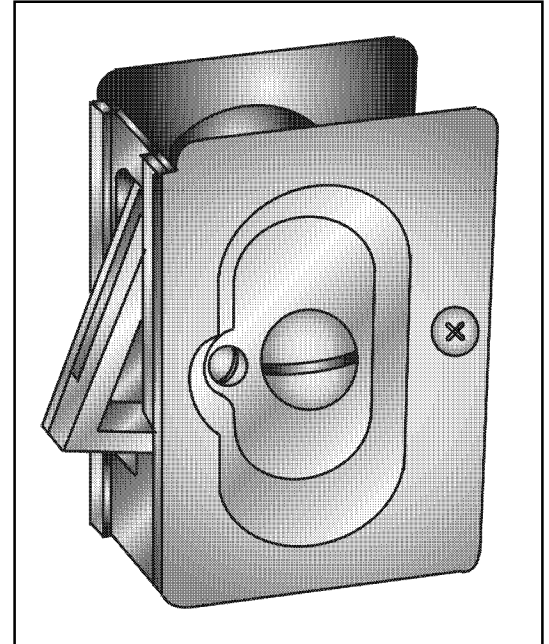

Heavy Duty Solid Brass Privacy Sliding Door

- ⦿ Heavy Duty
- ⦿ Privacy sliding door lock function
- ⦿ Door prep: 2-7/8" (L) x 1-3/4" (W)
- ⦿ Easy installation onto pocket-type interior doors with just a simple cut in door edge
- ⦿ Adjust from 1-3/8" to 1-3/4" thick doors
- ⦿ Architectural finishes available