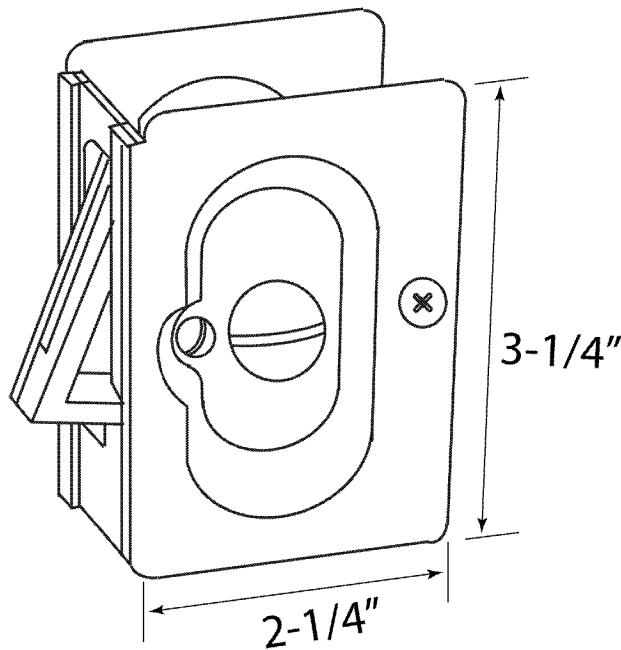

Heavy Duty Solid Brass Privacy Sliding Door

- ⦿ Heavy Duty
- ⦿ Privacy sliding door lock function
- ⦿ Door prep: 2-7/8" (L) x 1-3/4" (W)
- ⦿ Easy installation onto pocket-type interior doors with just a simple cut in door edge
- ⦿ Adjust from 1-3/8" to 1-3/4" thick doors
- ⦿ Architectural finishes available