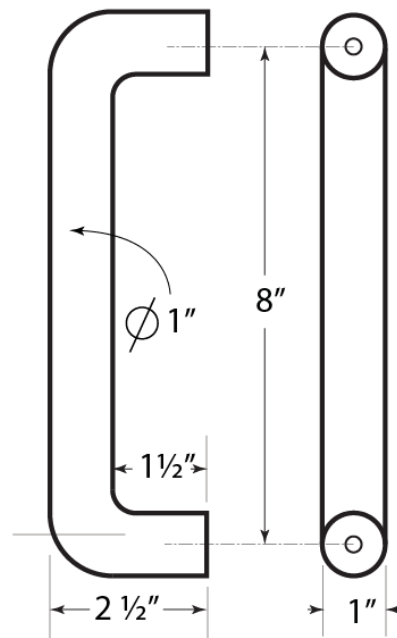

PUL201

Cal-Royal Products, Inc.

6605 Flotilla St., City of Commerce, CA 90040 U.S.A.

Phone: (323) 888-6601 • (800) 876-9258 • Fax: (323) 888-6699 • (800) 222-3316

Email: sales@cal-royal.com • Website: www.cal-royal.com

The illustration and technical description in this Specification Sheet is current as of the date in the version box above. Cal-Royal Product reserves the right to, and may frequently make changes and/or improvements in designs and dimensions.