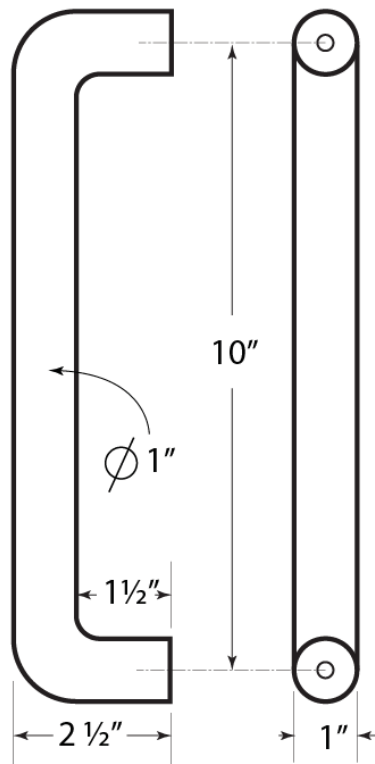

# PUL200/PUL201

## PUL200 – 1" Solid Bar Round Pull, 10" CTC

## PUL201 – 1" Solid Bar Round Pull, 8" CTC

- ⊙ Stainless Steel, Brass and Aluminum Material
- ⊙ Type 1 Thru-Bolt Mount for 1 3/4" thick doors
- ⊙ Solid construction
- ⊙ Individually packed
- ⊙ Easy Installation
- ⊙ Architectural finishes available