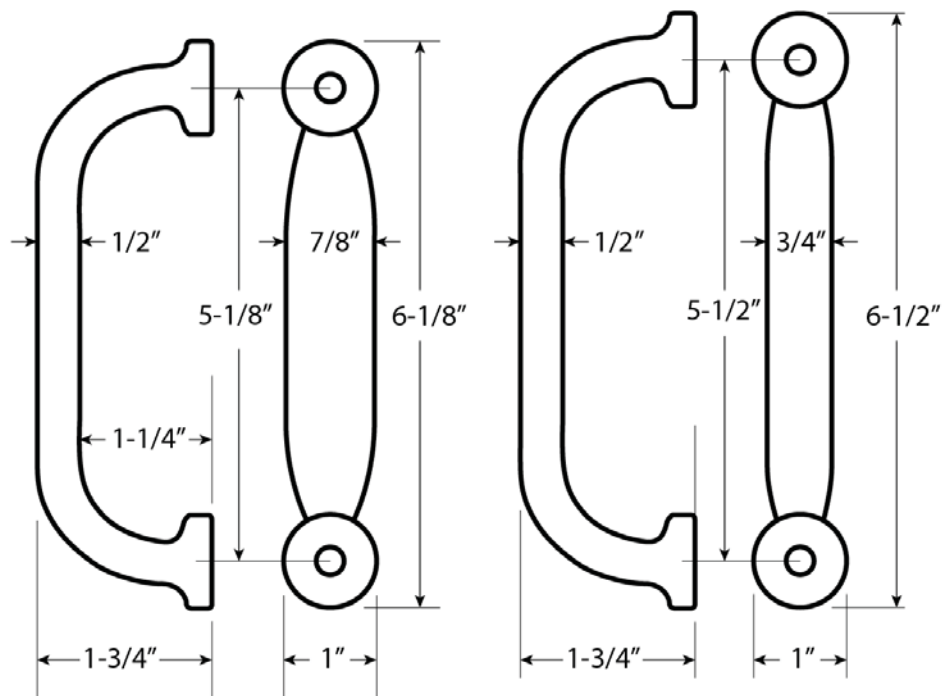

PUL210 and PUL211

Solid Bar Pull Handle

- ⊙ Stainless Steel, Brass and Aluminum Material
- ⊙ Type 1 Thru-Bolt Mount for 1 3/4" thick doors
- ⊙ Solid construction
- ⊙ Individually packed
- ⊙ Easy Installation
- ⊙ Architectural finishes available

The illustration and technical description in this Specification Sheet is current as of the date in the version box above. Cal-Royal Product reserves the right to, and may frequently make changes and/or improvements in designs and dimensions.