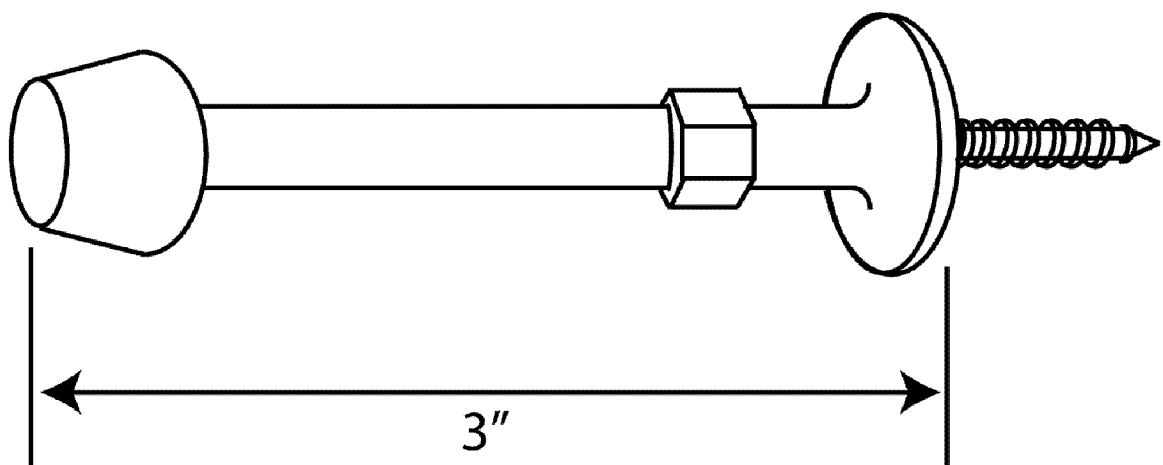

3" Cast Rigid Door Stop with molded screw

- ⊙ Easy installation
- ⊙ Die cast material
- ⊙ 3" projection
- ⊙ 5/8" Mounting screw fixed at the base
- ⊙ Available in architectural finishes

Cal-Royal Products, Inc.