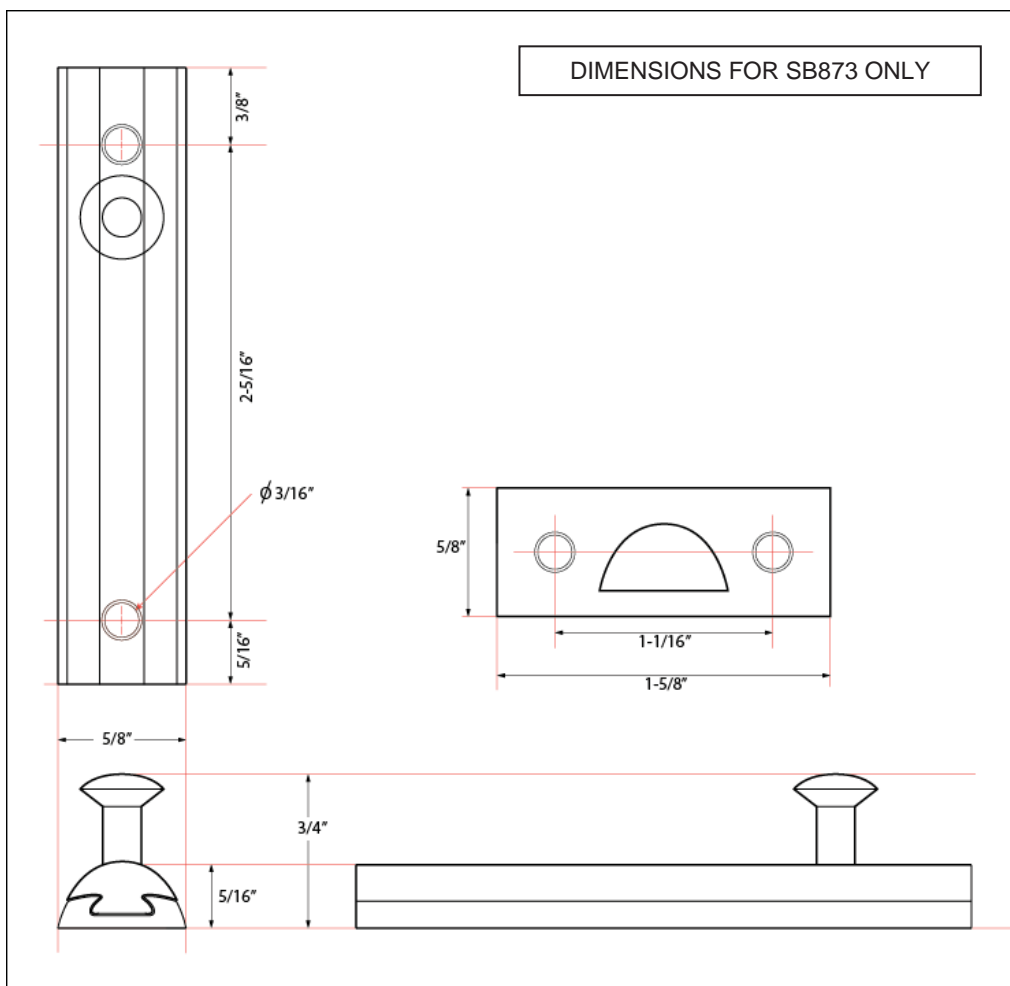

BRASS SURFACE BOLTS

SB873 - 3" Surface Bolt

SB874 - 4" Surface Bolt

SB876 - 6" Surface Bolt

SB8712 - 12" Surface Bolt

- ⊙ Brass construction
- ⊙ Packed individually
- ⊙ Poly-bagged with 2 strikes and screws
- ⊙ Architectural finishes available

The illustration and technical description in this Specification Sheet is current as of the date in the version box above. Cal-Royal Product reserves the right to, and may frequently make changes and/or improvements in designs and dimensions.