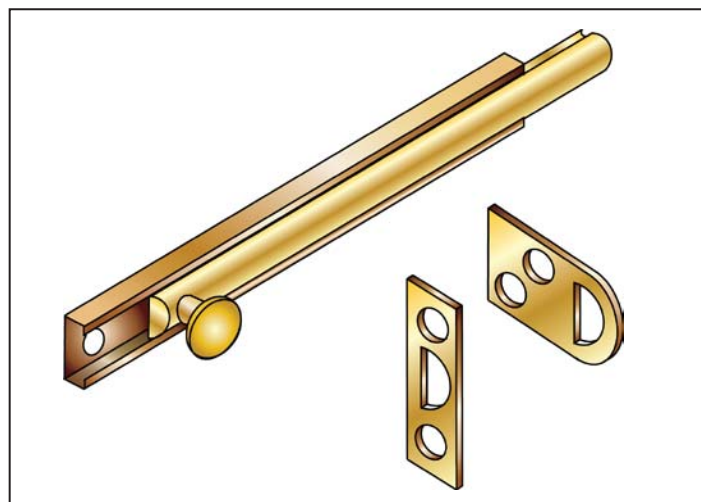

BRASS SURFACE BOLTS

SB873 - 3" Surface Bolt

SB874 - 4" Surface Bolt

SB876 - 6" Surface Bolt

SB8712 - 12" Surface Bolt

- ⊙ Brass construction
- ⊙ Packed individually
- ⊙ Poly-bagged with 2 strikes and screws
- ⊙ Architectural finishes available