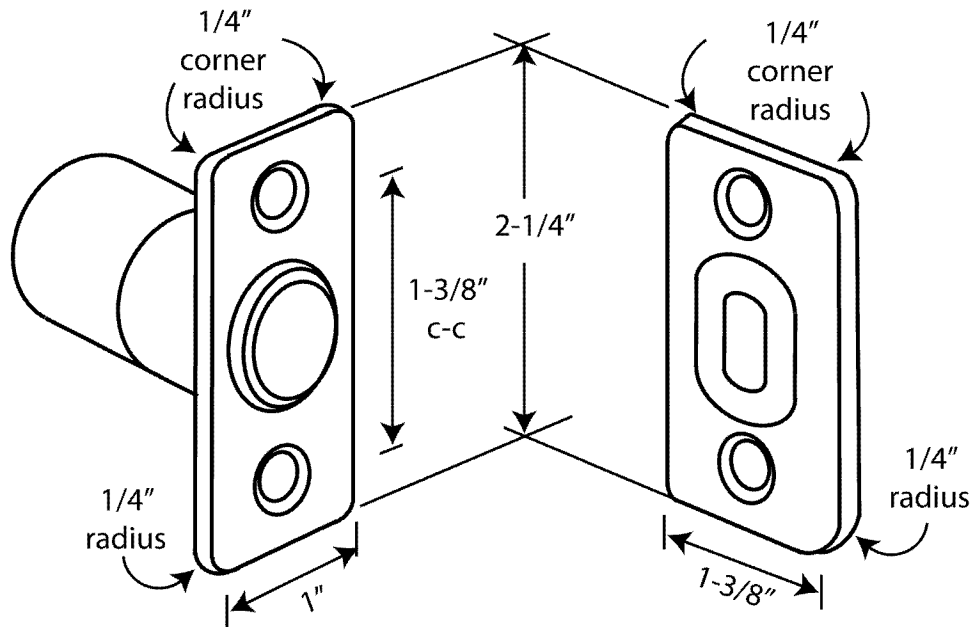

## Ball Catches

- ⊙ Generally used on closet doors where latch is not used or needed
- ⊙ Manufactured from wrought brass
- ⊙ Jamb-mounted lip strike design
- ⊙ Double adjustment for door clearance and holding tension
- ⊙ Independent rolling ball allows smooth, positive and worry-free action
- ⊙ Adjustable threaded barrel for accommodating various door clearances
- ⊙ Rounded corners permit easy installation with router
- ⊙ Conforms to ANSI/BHMA A156.9 B23013
- ⊙ Architectural finishes available

ITEM#	FACE PLATE	BORE	STRIKE	LIP TO CENTER
SBBC58	2-1/4" x 1"	3/4" x 1-1/4"	1-3/8" x 2-1/4"	7/8"