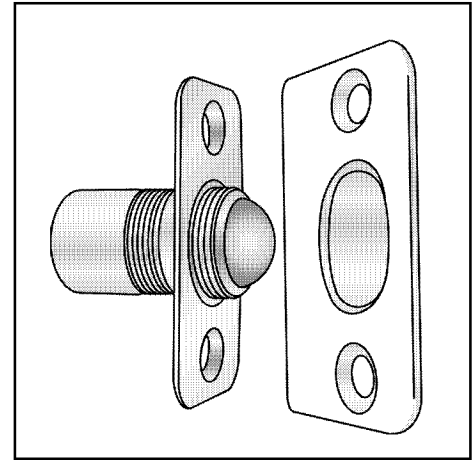

## Ball Catches

- ⊙ Generally used on closet doors where latch is not used or needed
- ⊙ Manufactured from wrought brass
- ⊙ Jamb-mounted lip strike design
- ⊙ Double adjustment for door clearance and holding tension
- ⊙ Independent rolling ball allows smooth, positive and worry-free action
- ⊙ Adjustable threaded barrel for accommodating various door clearances
- ⊙ Rounded corners permit easy installation with router
- ⊙ Conforms to ANSI/BHMA A156.9 B23013
- ⊙ Architectural finishes available

ITEM#	FACE PLATE	BORE	STRIKE	LIP TO CENTER
SBBC58	2-1/4" x 1"	3/4" x 1-1/4"	1-3/8" x 2-1/4"	7/8"