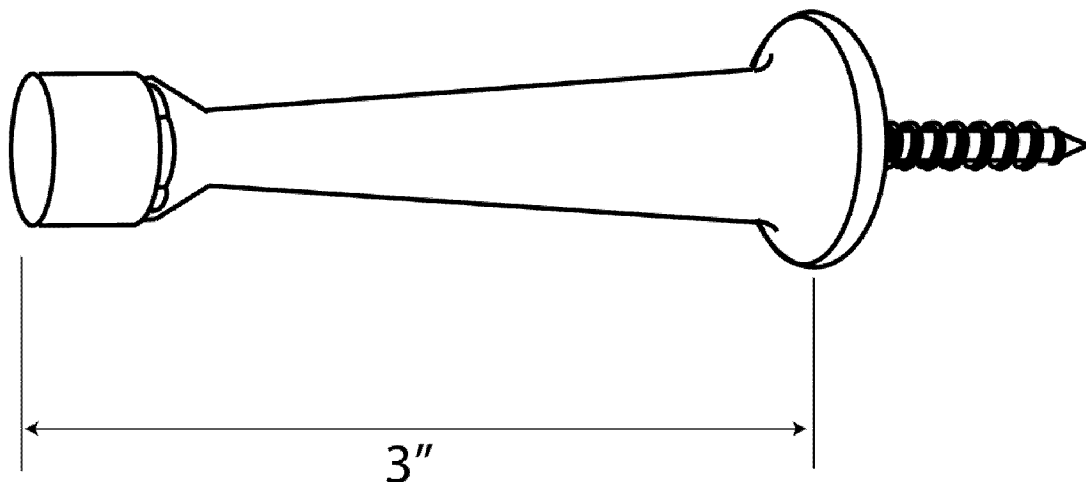

3" Solid Brass Rigid Door Stop with molded screw

- ⦿ Easy installation
- ⦿ Individually poly-bagged with both black and white rubber tip and 1" screw-on mounting screw
- ⦿ 3" projection
- ⦿ Available in architectural finishes