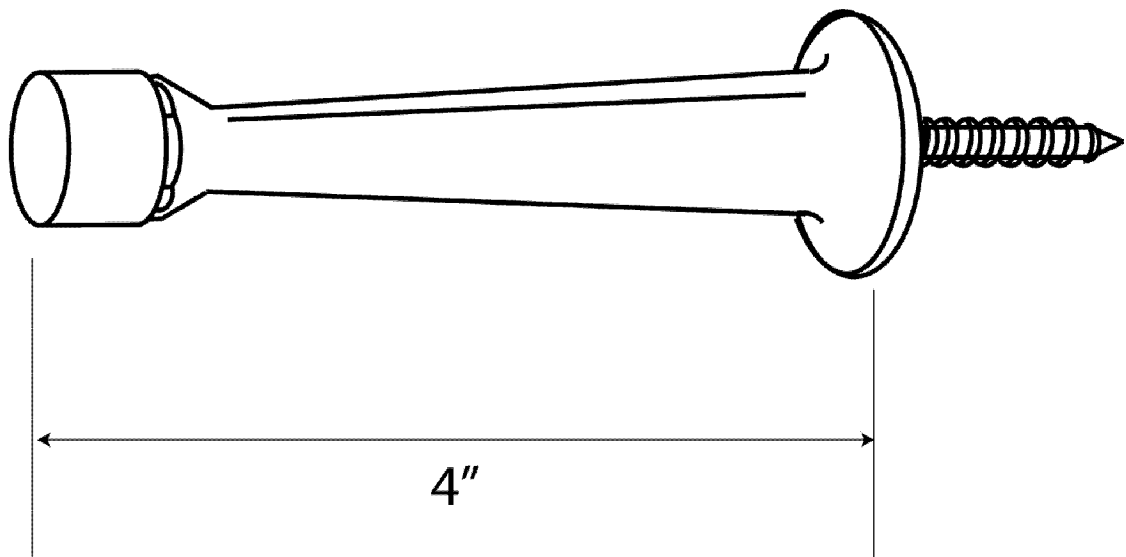

## 4" Solid Brass Rigid Door Stop with molded screw

- ⦿ Easy installation
- ⦿ Individually poly-bagged with both black and white rubber tip and 1" screw-on mounting screw
- ⦿ 4" projection
- ⦿ Available in architectural finishes