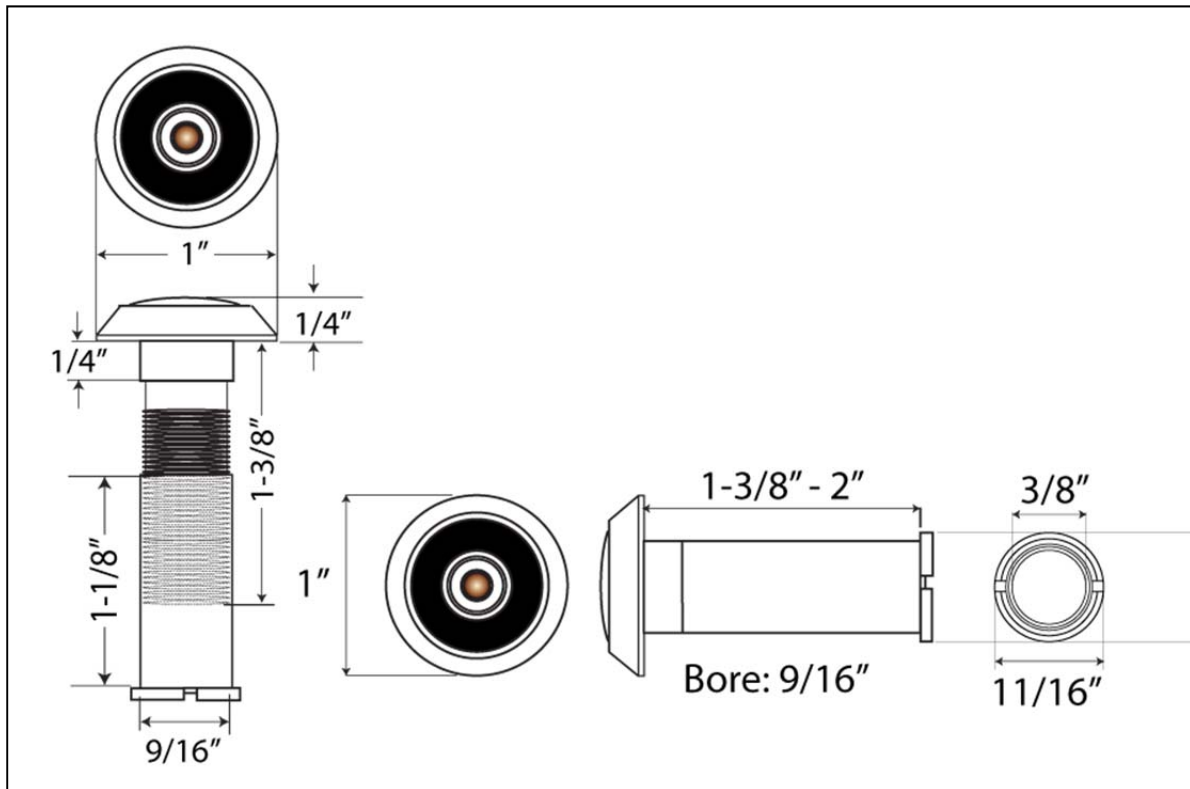

ULDV200

UL Listed Door Viewer, 200°

- ⦿ 9/16" Bore
- ⦿ UL Listed For 90-Minute Doors
- ⦿ Glass Lens
- ⦿ For Doors 1-3/8" to 2" thick
- ⦿ Individually poly-bagged and boxed
- ⦿ Conforms to ANSI/BHMA A156,16 L23172
- ⦿ Architectural finishes available

The illustration and technical description in this Specification Sheet is current as of the date in the version box above. Cal-Royal Product reserves the right to, and may frequently make changes and/or improvements in designs and dimensions.