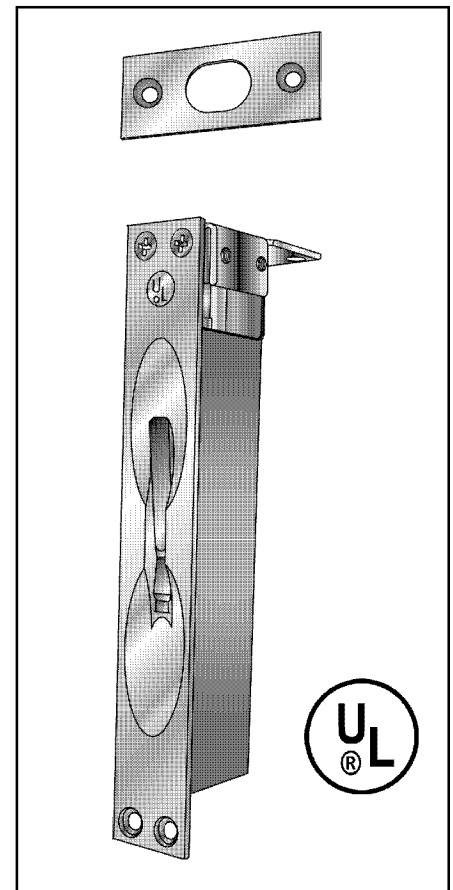

WFUL634

UL Listed Solid Brass Lever Extension Flush Bolt

- ⊙ UL- Listed
- ⊙ Commercial Type
- ⊙ 5/8" Throw
- ⊙ Especially designed for wood or composite doors
- ⊙ Conforms to ANSI/BHMA A156.16, L04261
- ⊙ Architectural finishes available

Dimensions	
Body Size:	1" Wide X 6 -3/4" Long X 1 -1/4" Deep
Guide Size:	1" Wide X 2-1/2" Long X 5/64" Thick
Strike Size:	1" Wide X 2-1/4" Long X 5/64" Thick

Cal-Royal Products, Inc.

6605 Flotilla St., City of Commerce, CA 90040 U.S.A.