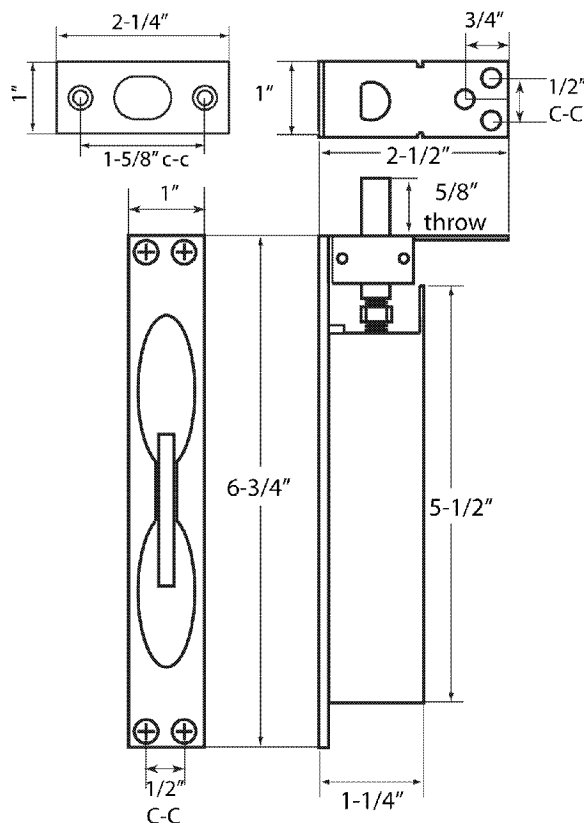

WFUL634

UL Listed Solid Brass Lever Extension Flush Bolt

- ⊙ UL- Listed
- ⊙ Commercial Type
- ⊙ 5/8" Throw
- ⊙ Especially designed for wood or composite doors
- ⊙ Conforms to ANSI/BHMA A156.16, L04261
- ⊙ Architectural finishes available

Dimensions	
Body Size:	1" Wide X 6 -3/4" Long X 1 -1/4" Deep
Guide Size:	1" Wide X 2-1/2" Long X 5/64" Thick
Strike Size:	1" Wide X 2-1/4" Long X 5/64" Thick

Cal-Royal Products, Inc.

6605 Flotilla St., City of Commerce, CA 90040 U.S.A.