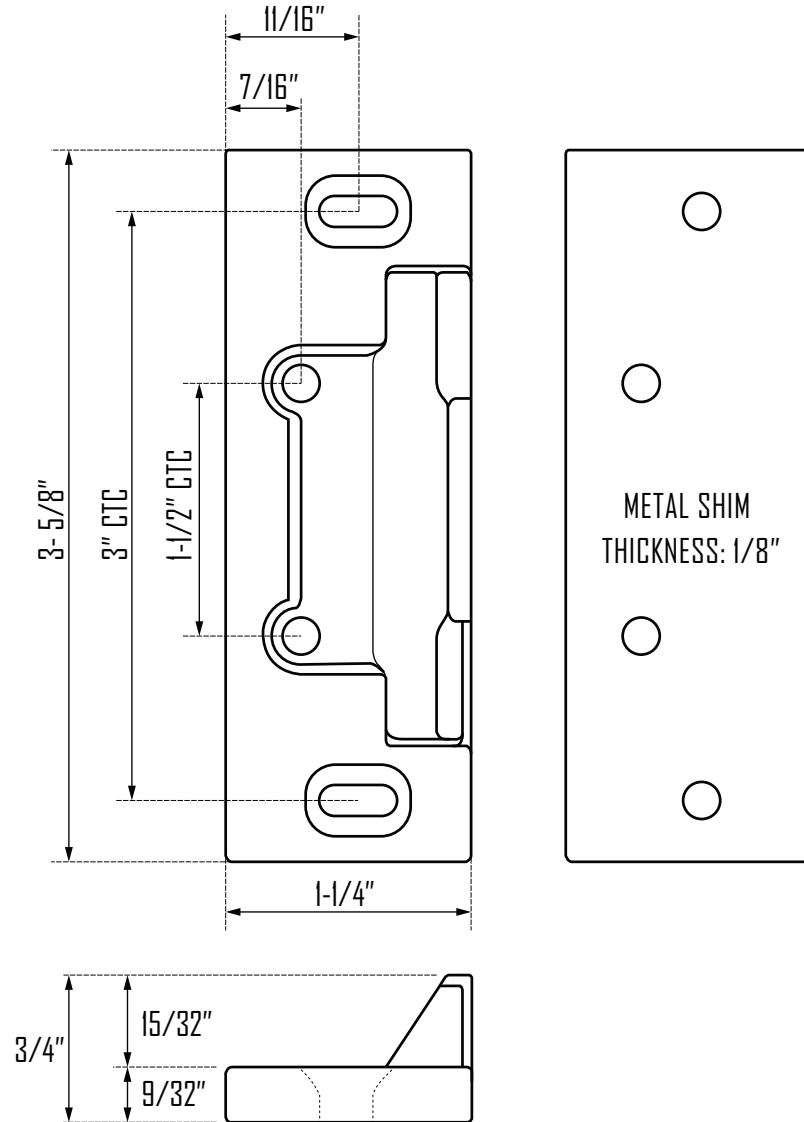

SCREWS:

4 Pieces #10 x 1-1/2" METAL SCREW (PHILIPS RAISED COUNTERSUNK HEAD)

4 Pieces #10 x 1" TEK SCREW (PHILIPS RAISED COUNTERSUNK HEAD)

6605 Flotilla St.
 City of Commerce
 CA 90040 USA
 Tel: (323) 888-6601
 FAX: (323) 888-6699
 Website: cal-royal.com
 Email: sales@cal-royal.com

ITEM NO.	DESCRIPTION	SCALE	UNIT	VERSION
STRIKE 245	Top strike for fire rated surface vertical rod. For F2260, F9860, F7760 & F5000	NOT TO SCALE	inches	ver. 1.0 062016
		PAGE 1 OF 1		BY: adg/bteves