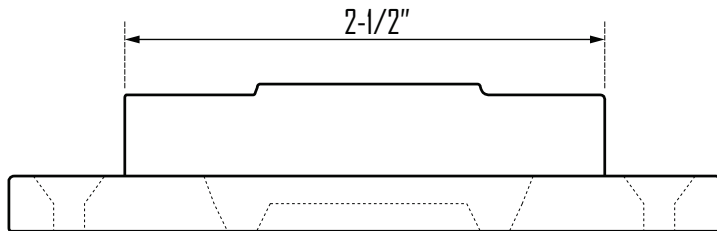

SCREWS:

4 Pieces #10 x 1-1/2" METAL SCREW (PHILIPS RAISED COUNTERSUNK HEAD)

4 Pieces #10 x 1" TEK SCREW (PHILIPS RAISED COUNTERSUNK HEAD)

6605 Flotilla St.
 City of Commerce
 CA 90040 USA
 Tel: (323) 888-6601
 FAX: (323) 888-6699
 Website: cal-royal.com
 Email: sales@cal-royal.com

ITEM NO.	DESCRIPTION	SCALE	UNIT	VERSION
STRIKE 245	Top strike for fire rated surface vertical rod. For F2260, F9860, F7760 & F5000	NOT TO SCALE	inches	ver. 1.0 062016
		PAGE 1 OF 1		BY: adg/bteves