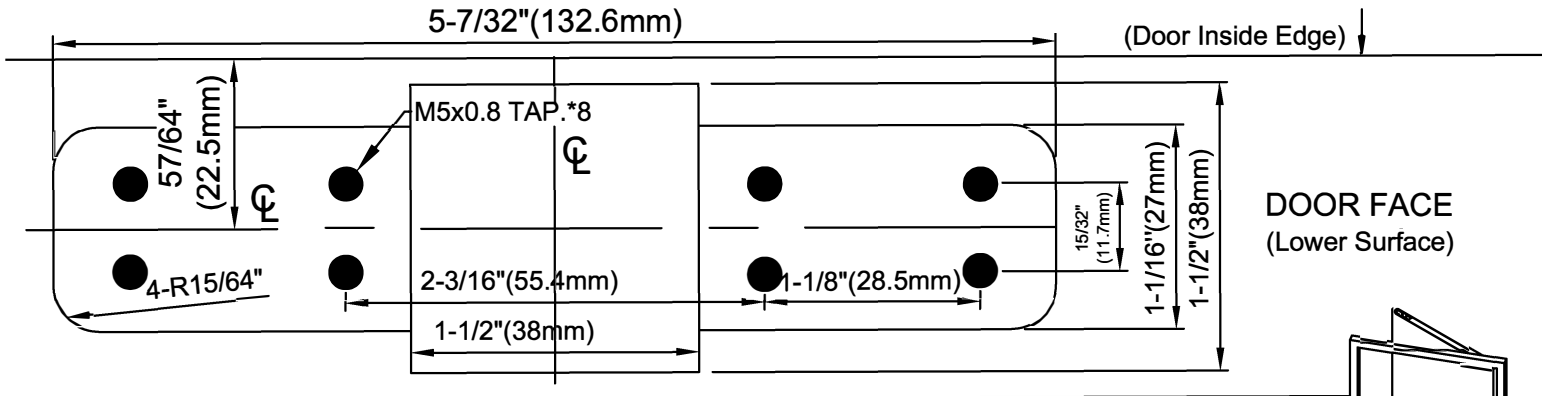

N-77CVR / N-F77CVR SERIES

TEMPLATE of Bottom Latch Housing Ass'y [Bottom Mounting Plate (regular use)] (1:1)

TEMPLATE of Bottom Latch Ass'y [Bottom Strike (regular use)] (1:1)

TEMPLATE of Bottom Latch Housing Ass'y [Bottom Mounting Plate (regular use)] (1:1)