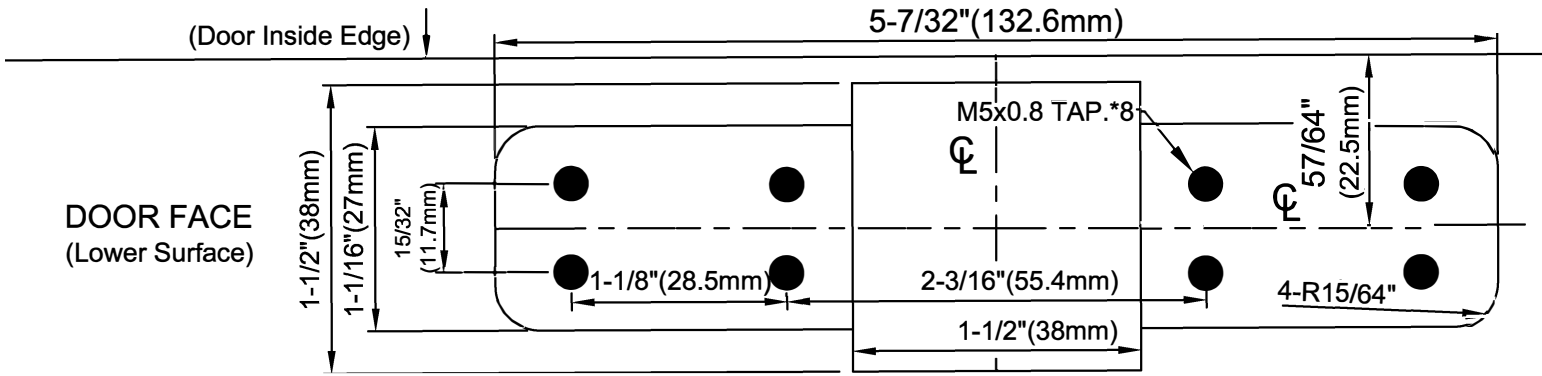

N-77CVR / N-F77CVR SERIES

TEMPLATE of Bottom Latch Housing Ass'y [Bottom Mounting Plate (regular use)] (1:1)

TEMPLATE of Bottom Latch Ass'y [Bottom Strike (regular use)] (1:1)

TEMPLATE of Bottom Latch Housing Ass'y [Bottom Mounting Plate (regular use)] (1:1)

TEMPLATE of Bottom Latch Ass'y [Bottom Strike (regular use)] (1:1)