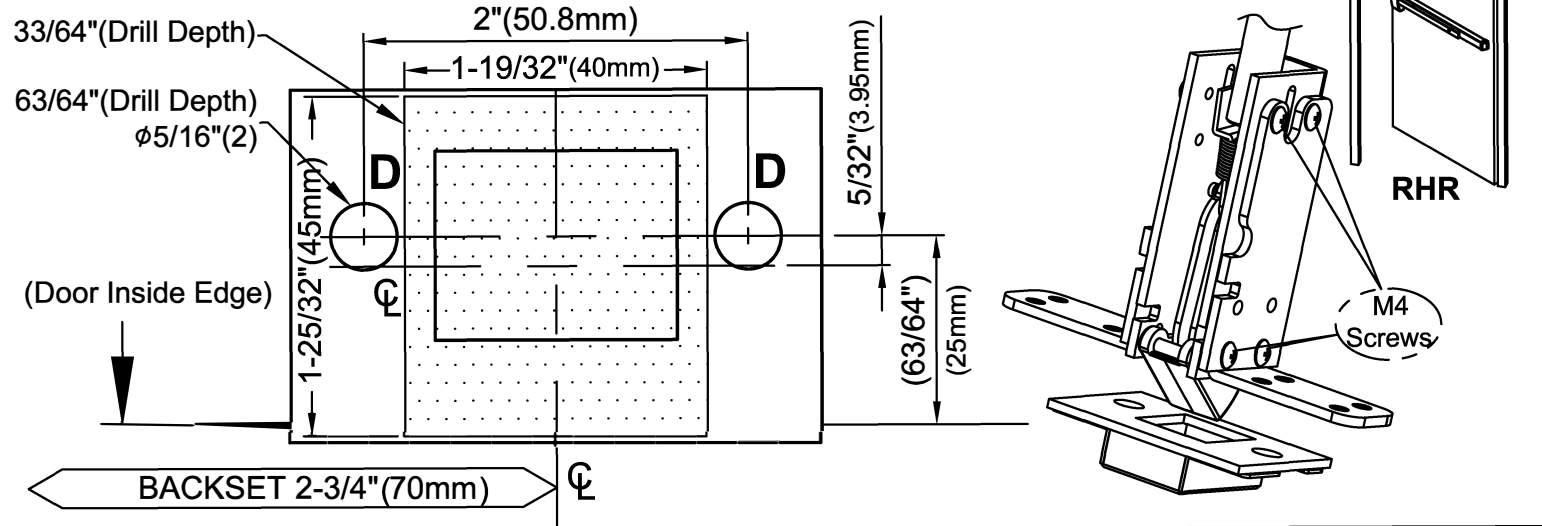

N-77CVR / N-F77CVR SERIES

TEMPLATE of Bottom Latch Housing Ass'y [Bottom Mounting Plate (regular use)] (1:1)

TEMPLATE of Bottom Latch Ass'y [Bottom Strike (regular use)] (1:1)

TEMPLATE of Bottom Latch Housing Ass'y [Bottom Mounting Plate (regular use)] (1:1)

TEMPLATE of Bottom Latch Ass'y [Bottom Strike (regular use)] (1:1)