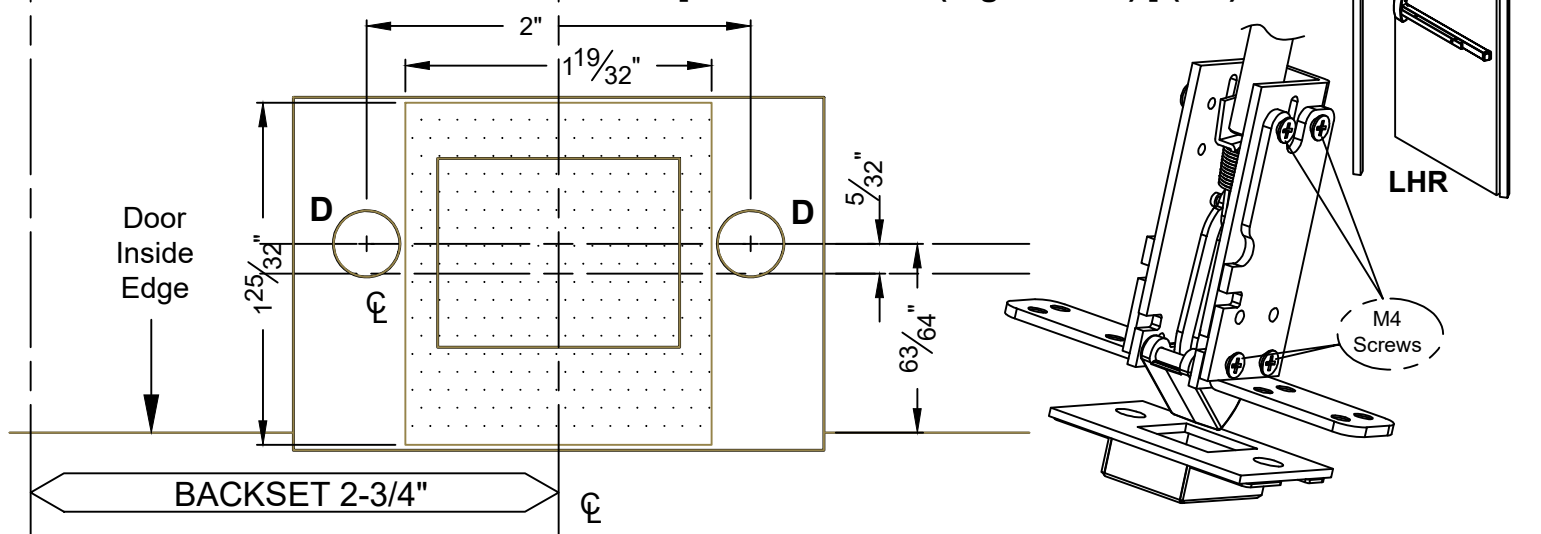

N-77CVR / N-F77CVR SERIES
TEMPLATE of Bottom Latch [Mortise Strike] (regular use) (1:1)

TEMPLATE of Bottom Latch Housing Ass'y [Bottom Mounting Plate (regular use)] (1:1)

TEMPLATE of Bottom Latch [Bottom Strike (regular use)] (1:1)

TEMPLATE of Bottom Latch Housing Ass'y [Bottom Mounting Plate (regular use)] (1:1)

TEMPLATE of Bottom Latch [Bottom Strike (regular use)] (1:1)