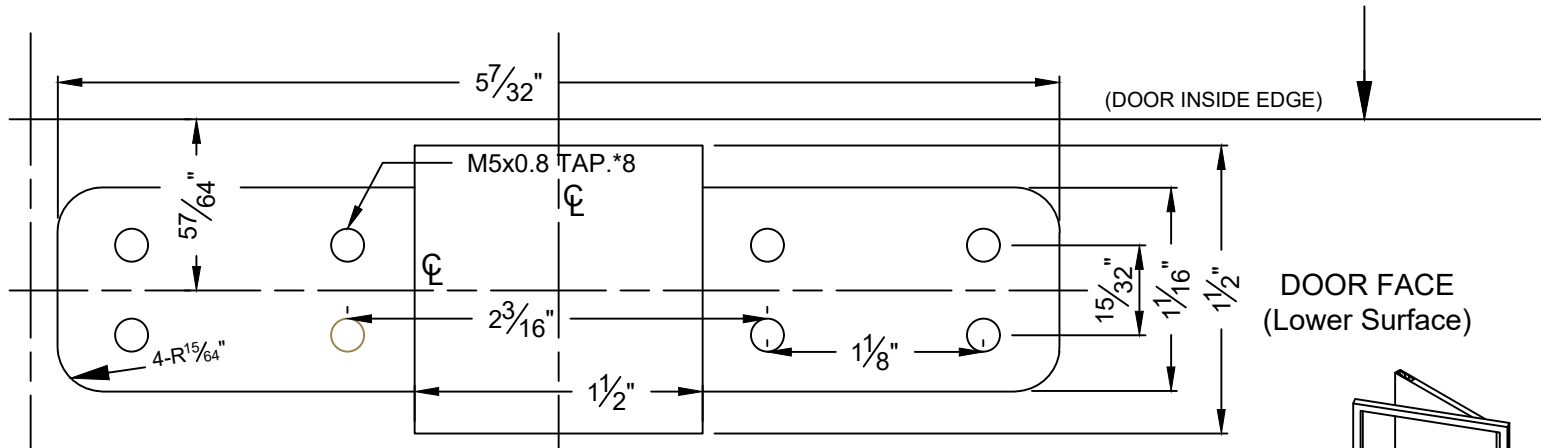

N-77CVR / N-F77CVR SERIES
TEMPLATE of Bottom Latch [Mortise Strike] (regular use) (1:1)

TEMPLATE of Bottom Latch Housing Ass'y [Bottom Mounting Plate (regular use)] (1:1)

TEMPLATE of Bottom Latch [Bottom Strike (regular use)] (1:1)

TEMPLATE of Bottom Latch Housing Ass'y [Bottom Mounting Plate (regular use)] (1:1)

TEMPLATE of Bottom Latch [Bottom Strike (regular use)] (1:1)