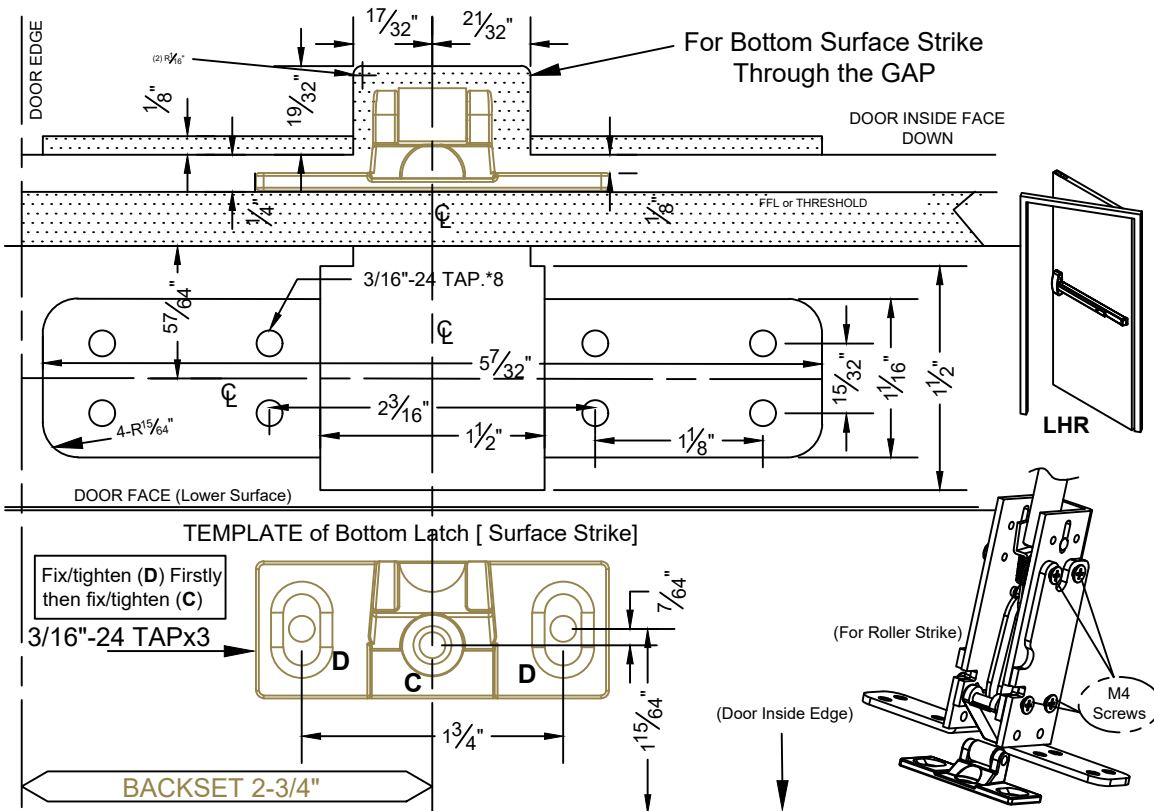

N-77CVR / N-F77CVR SERIES LHR
TEMPLATE of Bottom Latch [Bottom Strike] (regular use)

N-77CVR / N-F77CVR SERIES RHR
TEMPLATE of Bottom Latch [Bottom Strike] (regular use)

The illustration and technical description in this cut sheet is current as of the date in version date on the right.

Cal-Royal Product reserves the right to, and may, on occasions, make changes and/or improvements in designs and dimensions without prior notice.

	8605 Flotilla Street City of Commerce CA 90040 USA Tel.# (323) 888-6601 Fax # (323) 888-6699 WEB SITE: CAL-ROYAL.COM Email: sales@cal-royal.com		ITEM NO. N-77/F77CVR BOTTOM ROLLER LATCH	DESCRIPTION TEMPLATE FOR N-77/F77CVR BOTTOM ROLLER LATCH	NOT TO SCALE PAGE 1 of 1	UNIT PRIMARY DIMENSION SHOWN IN INCHES, DIMENSIONS IN () ARE MM	Prepared By: BBT/ADG/CVL	DATE 02/23/2024	DWG. NO. EDT-4020-02/24-1 of 1 Ver.1.01