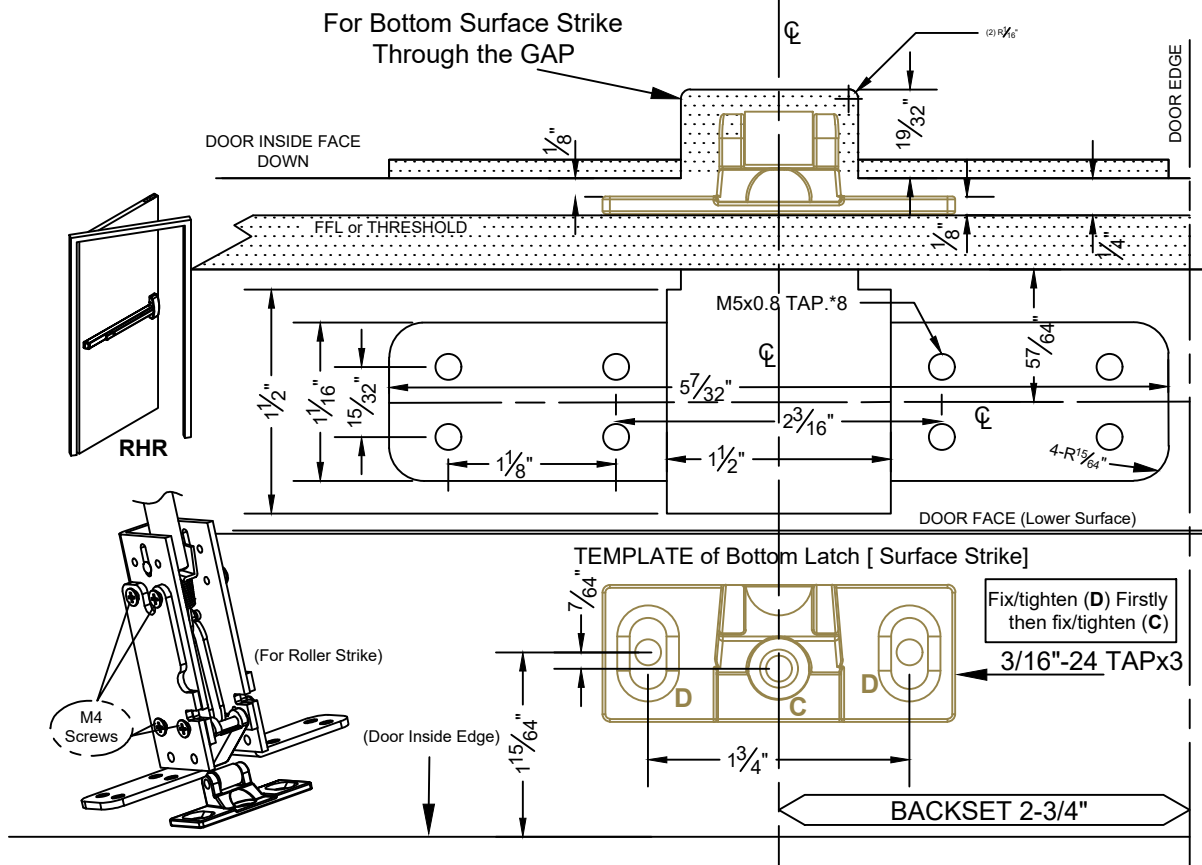

N-77CVR / N-F77CVR SERIES LHR
TEMPLATE of Bottom Latch [Bottom Strike] (regular use)

N-77CVR / N-F77CVR SERIES RHR
TEMPLATE of Bottom Latch [Bottom Strike] (regular use)

The illustration and technical description in this cut sheet is current as of the date in version date on the right.

Cal-Royal Product reserves the right to, and may, on occasions, make changes and/or improvements in designs and dimensions without prior notice.

	8605 Flotilla Street City of Commerce CA 90040 USA Tel.# (323) 888-6601 Fax # (323) 888-6699 WEB SITE: CAL-ROYAL.COM Email: sales@cal-royal.com		ITEM NO. N-77/F77CVR BOTTOM ROLLER LATCH	DESCRIPTION TEMPLATE FOR N-77/F77CVR BOTTOM ROLLER LATCH	NOT TO SCALE PAGE 1 of 1	UNIT PRIMARY DIMENSION SHOWN IN INCHES, DIMENSIONS IN () ARE MM	Prepared By: BBT/ADG/CVL	DATE 02/23/2024	DWG. NO. EDT-4020-02/24-1 of 1 Ver.1.01