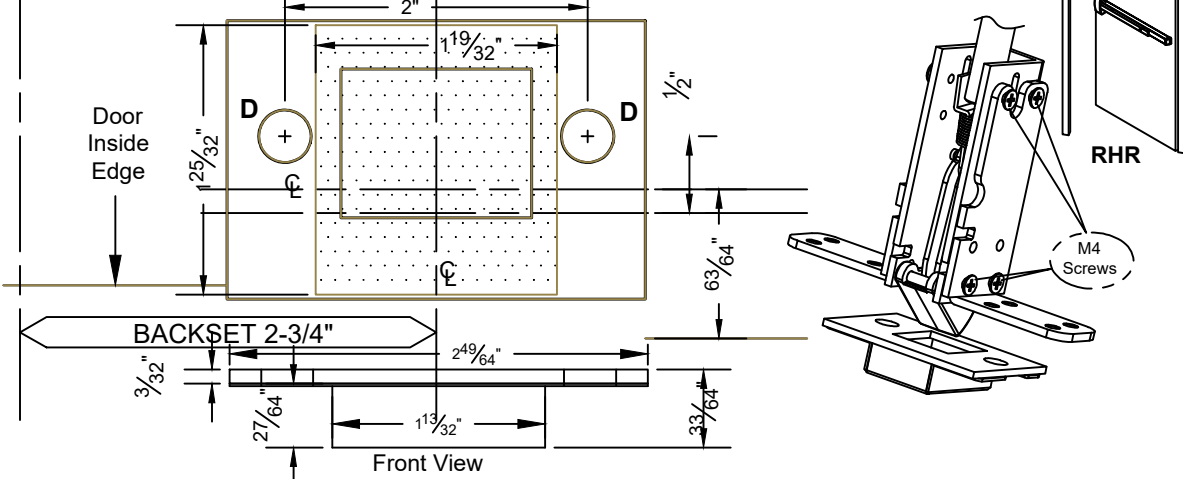

N-98CVR / N-F98CVR SERIES LHR

TEMPLATE of Bottom Latch Housing Ass'y [Bottom Mounting Plate (regular use)]

TEMPLATE of Bottom Latch [Bottom Strike (regular use)] (1:1)

N-98CVR / N-F98CVR SERIES RHR

TEMPLATE of Bottom Latch Housing Ass'y [Bottom Mounting Plate (regular use)]

TEMPLATE of Bottom Latch [Bottom Strike (regular use)]

The illustration and technical description in this cut sheet is current as of the date in version date on the right. Cal-Royal Product reserves the right to, and may, on occasions, make changes and/or improvements in designs and dimensions without prior notice.

NOT TO SCALE	UNIT
PAGE 2 of 2	PRIMARY DIMENSION SHOWN IN INCHES, DIMENSIONS IN () ARE MM

Prepared By:	DATE
BBT/ADG/CVL	02/27/2024

DWG. NO.
EDT-4013B-02/24-2 of 2
Ver. 1.01