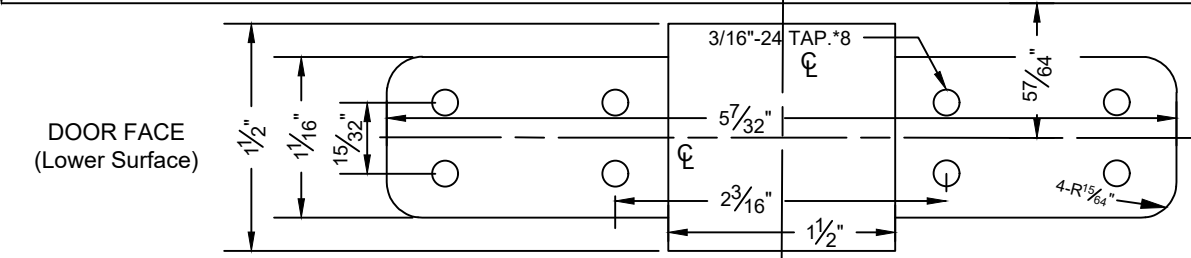

N-98CVR / N-F98CVR SERIES LHR

TEMPLATE of Bottom Latch Housing Ass'y [Bottom Mounting Plate (regular use)]

TEMPLATE of Bottom Latch [Bottom Strike (regular use)] (1:1)

N-98CVR / N-F98CVR SERIES RHR

TEMPLATE of Bottom Latch Housing Ass'y [Bottom Mounting Plate (regular use)]

TEMPLATE of Bottom Latch [Bottom Strike (regular use)]

The illustration and technical description in this cut sheet is current as of the date in version date on the right. Cal-Royal Product reserves the right to, and may, on occasions, make changes and/or improvements in designs and dimensions without prior notice.