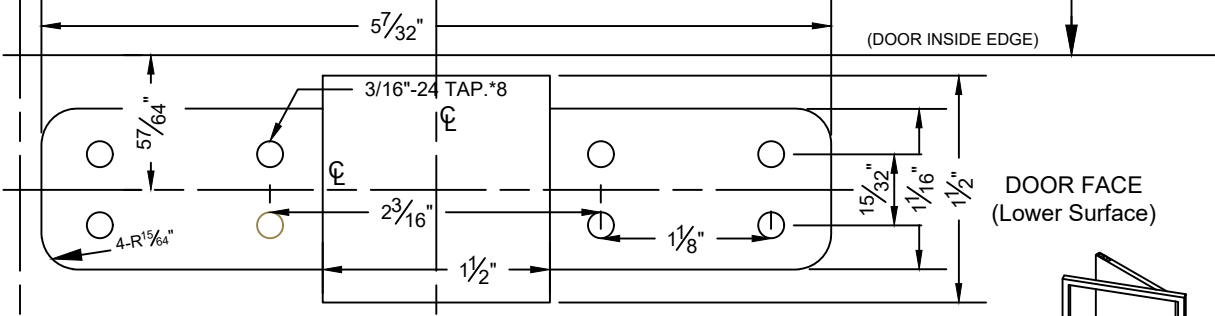

N-98CVR / N-F98CVR SERIES LHR

TEMPLATE of Bottom Latch Housing Ass'y [Bottom Mounting Plate (regular use)]

TEMPLATE of Bottom Latch [Bottom Strike (regular use)] (1:1)

N-98CVR / N-F98CVR SERIES RHR

TEMPLATE of Bottom Latch Housing Ass'y [Bottom Mounting Plate (regular use)]

TEMPLATE of Bottom Latch [Bottom Strike (regular use)]

The illustration and technical description in this cut sheet is current as of the date in version date on the right. Cal-Royal Product reserves the right to, and may, on occasions, make changes and/or improvements in designs and dimensions without prior notice.

NOT TO SCALE	UNIT
PAGE 2 of 2	PRIMARY DIMENSION SHOWN IN INCHES, DIMENSIONS IN () ARE MM

Prepared By:	DATE
BBT/ADG/CVL	02/27/2024

DWG. NO.
EDT-4013B-02/24-2 of 2
Ver. 1.01