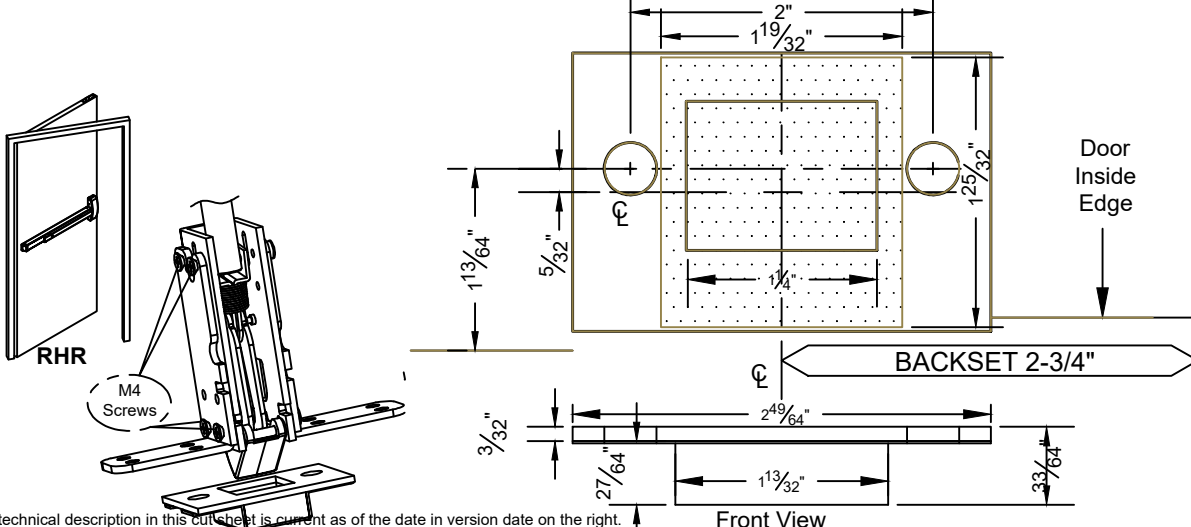

N-98CVR / N-F98CVR SERIES LHR

TEMPLATE of Bottom Latch Housing Ass'y [Bottom Mounting Plate (regular use)]

TEMPLATE of Bottom Latch [Bottom Strike (regular use)] (1:1)

N-98CVR / N-F98CVR SERIES RHR

TEMPLATE of Bottom Latch Housing Ass'y [Bottom Mounting Plate (regular use)]

TEMPLATE of Bottom Latch [Bottom Strike (regular use)]

The illustration and technical description in this cut sheet is current as of the date in version date on the right. Cal-Royal Product reserves the right to, and may, on occasions, make changes and/or improvements in designs and dimensions without prior notice.

NOT TO SCALE	UNIT
PAGE 2 of 2	PRIMARY DIMENSION SHOWN IN INCHES, DIMENSIONS IN () ARE MM

Prepared By:	DATE
BBT/ADG/CVL	02/27/2024

DWG. NO.
EDT-4013B-02/24-2 of 2
Ver. 1.01