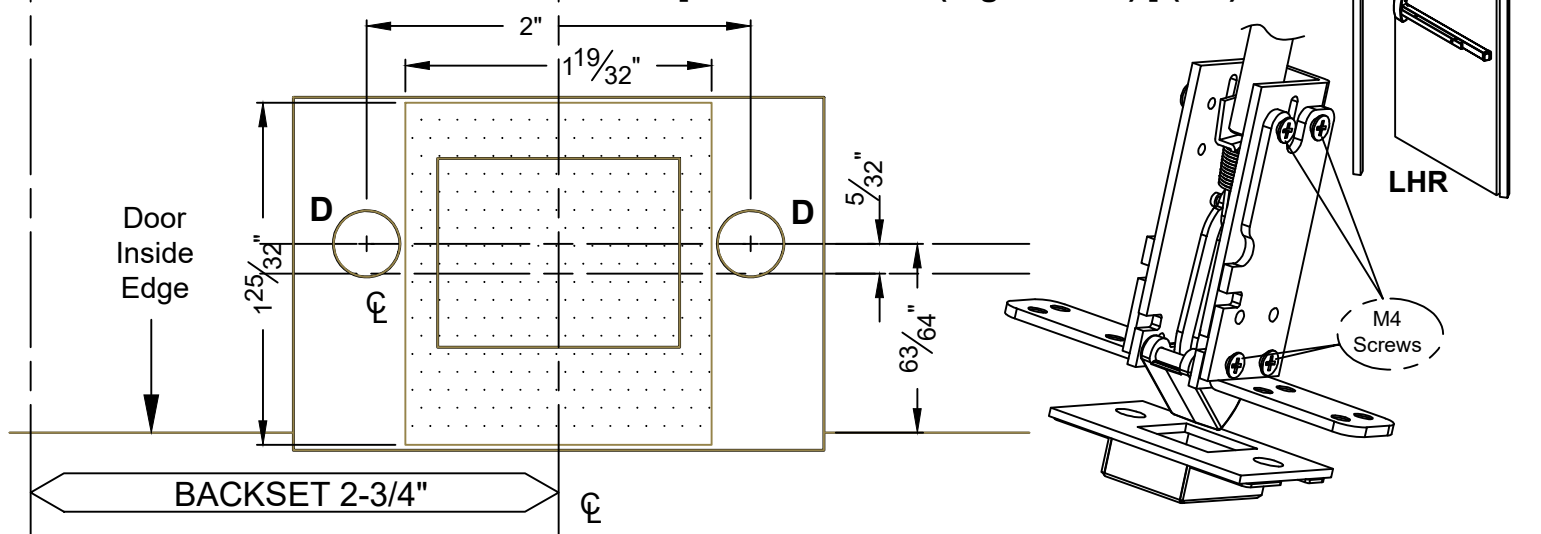

N-98CVR / N-F98CVR SERIES
TEMPLATE of Bottom Latch [Mortise Strike] (regular use) (1:1)

TEMPLATE of Bottom Latch Housing Ass'y [Bottom Mounting Plate (regular use)] (1:1)

TEMPLATE of Bottom Latch [Bottom Strike (regular use)] (1:1)

TEMPLATE of Bottom Latch Housing Ass'y [Bottom Mounting Plate (regular use)] (1:1)

TEMPLATE of Bottom Latch [Bottom Strike (regular use)] (1:1)