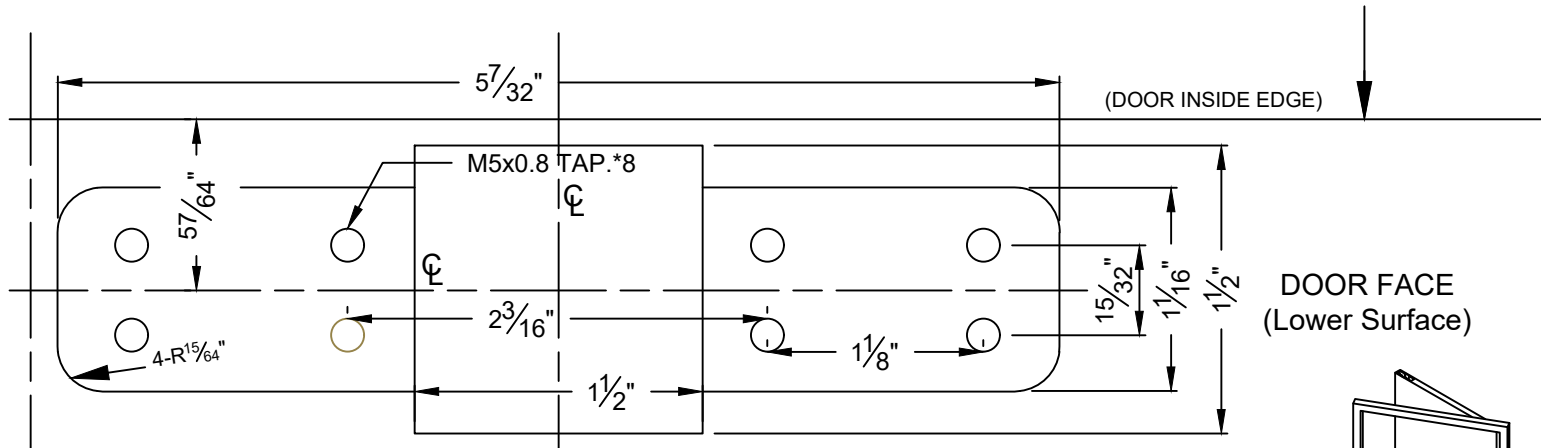

N-98CVR / N-F98CVR SERIES
TEMPLATE of Bottom Latch [Mortise Strike] (regular use) (1:1)

TEMPLATE of Bottom Latch Housing Ass'y [Bottom Mounting Plate (regular use)] (1:1)

TEMPLATE of Bottom Latch [Bottom Strike (regular use)] (1:1)

TEMPLATE of Bottom Latch Housing Ass'y [Bottom Mounting Plate (regular use)] (1:1)

TEMPLATE of Bottom Latch [Bottom Strike (regular use)] (1:1)