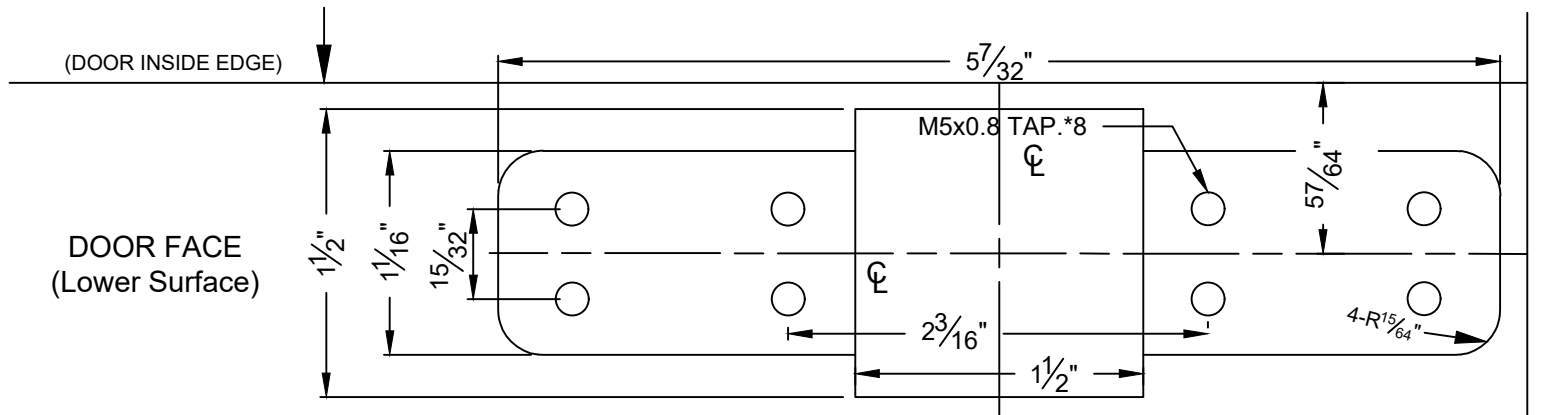

N-98CVR / N-F98CVR SERIES
TEMPLATE of Bottom Latch [Mortise Strike] (regular use) (1:1)

TEMPLATE of Bottom Latch Housing Ass'y [Bottom Mounting Plate (regular use)] (1:1)

TEMPLATE of Bottom Latch [Bottom Strike (regular use)] (1:1)

TEMPLATE of Bottom Latch Housing Ass'y [Bottom Mounting Plate (regular use)] (1:1)

TEMPLATE of Bottom Latch [Bottom Strike (regular use)] (1:1)