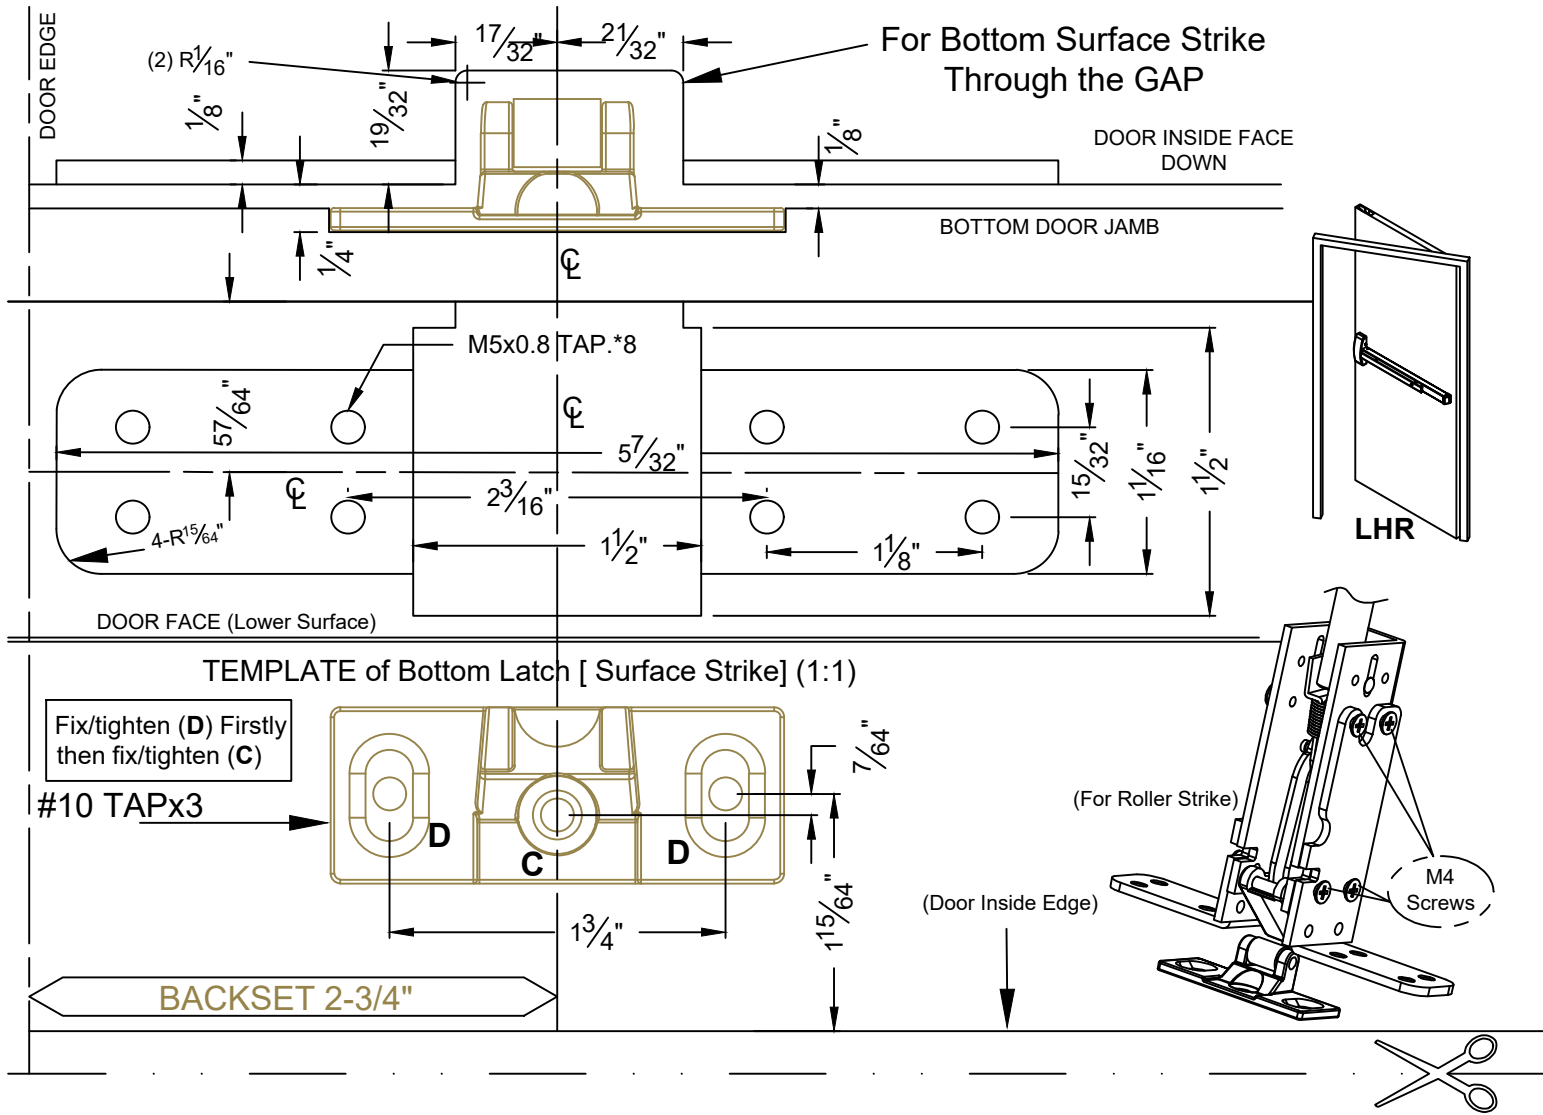

N-98CVR / N-F98CVR SERIES
TEMPLATE of Bottom Latch [Roller Strike] (regular use) (1:1)

TEMPLATE of Bottom Latch [Bottom Strike] (regular use) (1:1)

TEMPLATE of Bottom Latch [Bottom Strike] (regular use) (1:1)