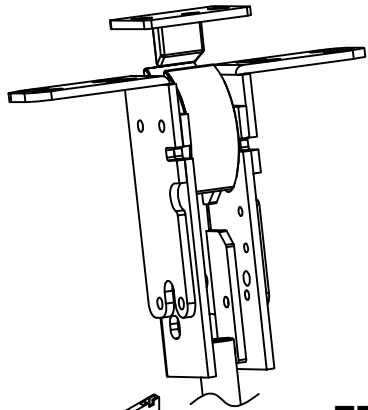

**N-98CVR / N-F98CVR SERIES**  
**TEMPLATE of Top Latch [ Top Strike ] (regular use) (1:1)**

**TEMPLATE of TOP Latch Housing Ass'y ( Top Mounting Plate (regular use) (1:1)**

**N-98CVR / N-F98CVR SERIES**  
**TEMPLATE of Top Latch [ Top Strike ] (regular use) (1:1)**

FOLD HERE  
 ON DOTTED LINE  
 (Door Inside Edge)

**TEMPLATE of TOP Latch Housing Ass'y ( Top Mounting Plate (regular use) (1:1)**