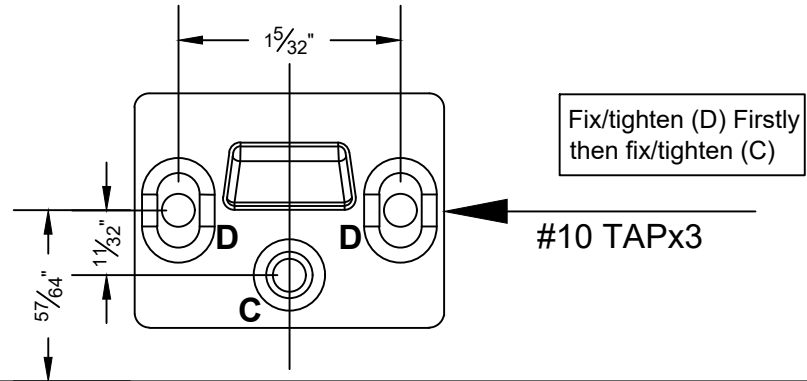

**N-98CVR / N-F98CVR SERIES**  
**TEMPLATE of Top Latch [ Top Strike ] (regular use) (1:1)**

**TEMPLATE of TOP Latch Housing Ass'y ( Top Mounting Plate (regular use) (1:1)**

**N-98CVR / N-F98CVR SERIES**  
**TEMPLATE of Top Latch [ Top Strike ] (regular use) (1:1)**

FOLD HERE  
 ON DOTTED LINE  
 (Door Inside Edge)

**TEMPLATE of TOP Latch Housing Ass'y ( Top Mounting Plate (regular use) (1:1)**