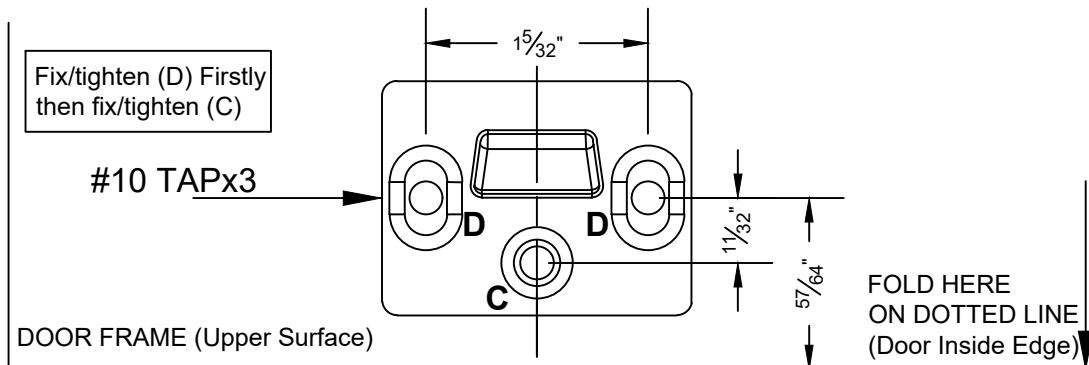

**N-98CVR / N-F98CVR SERIES**  
**TEMPLATE of Top Latch [ Top Strike ] (regular use) (1:1)**

**TEMPLATE of TOP Latch Housing Ass'y ( Top Mounting Plate (regular use) (1:1)**

**N-98CVR / N-F98CVR SERIES**  
**TEMPLATE of Top Latch [ Top Strike ] (regular use) (1:1)**

FOLD HERE  
 ON DOTTED LINE  
 (Door Inside Edge)

**TEMPLATE of TOP Latch Housing Ass'y ( Top Mounting Plate (regular use) (1:1)**