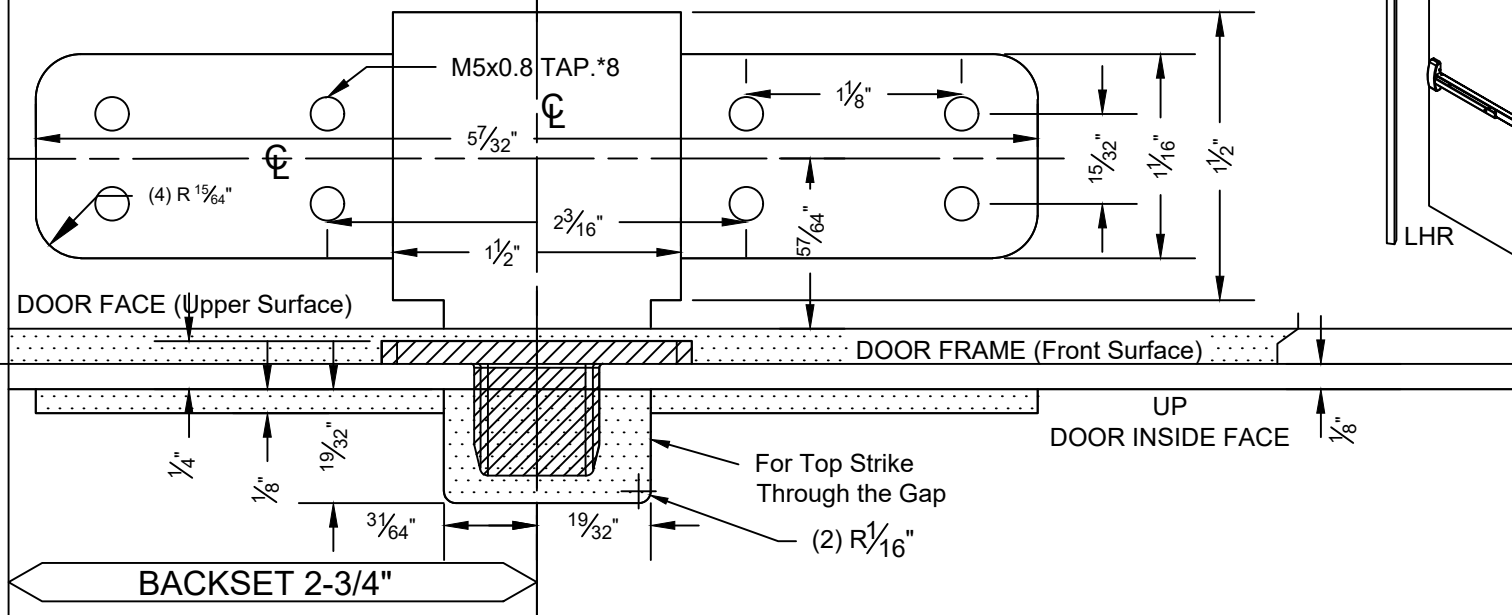

**N-98CVR / N-F98CVR SERIES**  
**TEMPLATE of Top Latch [ Top Strike ] (regular use) (1:1)**

**TEMPLATE of TOP Latch Housing Ass'y ( Top Mounting Plate (regular use) (1:1)**

**N-98CVR / N-F98CVR SERIES**  
**TEMPLATE of Top Latch [ Top Strike ] (regular use) (1:1)**

FOLD HERE  
 ON DOTTED LINE  
 (Door Inside Edge)

**TEMPLATE of TOP Latch Housing Ass'y ( Top Mounting Plate (regular use) (1:1)**