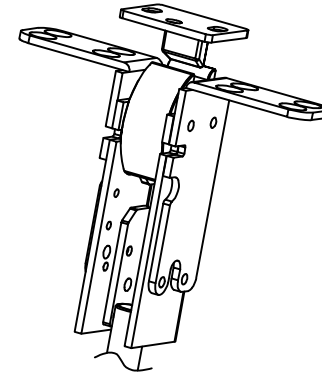

**N-98CVR / N-F98CVR SERIES**  
**TEMPLATE of Top Latch [ Top Strike ] (regular use) (1:1)**

**TEMPLATE of TOP Latch Housing Ass'y ( Top Mounting Plate (regular use) (1:1)**

**N-98CVR / N-F98CVR SERIES**  
**TEMPLATE of Top Latch [ Top Strike ] (regular use) (1:1)**

FOLD HERE  
 ON DOTTED LINE  
 (Door Inside Edge)

**TEMPLATE of TOP Latch Housing Ass'y ( Top Mounting Plate (regular use) (1:1)**