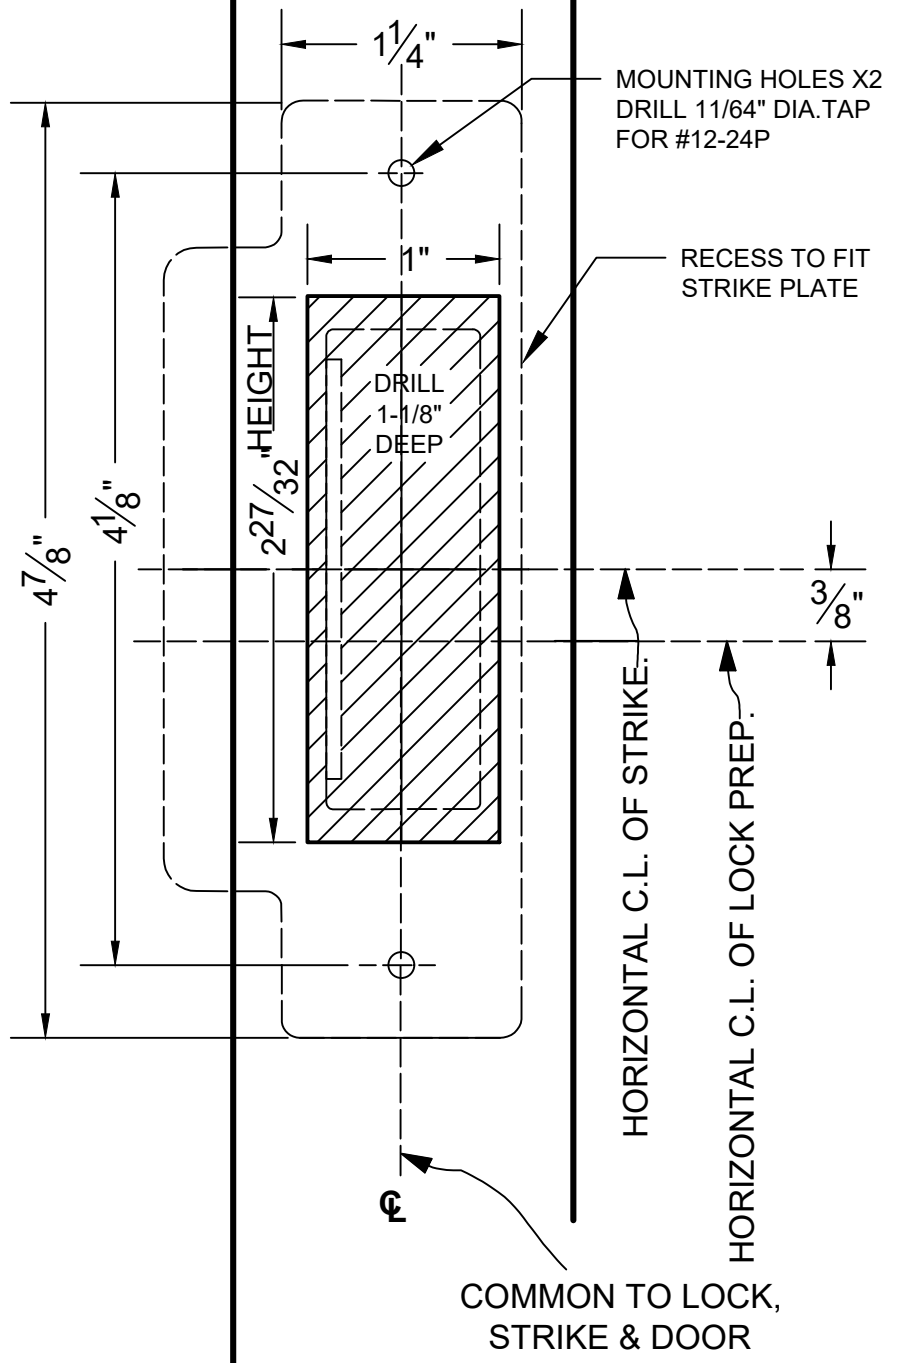

**N-FMR/N-MR 77/98 SERIES EXIT DEVICE  
WOOD & METAL DOOR TEMPLATE**

**LHR**

CENTER LOCK ON  
EDGE OF DOOR

DEPTH OF FACE PLATE, 1/4"  
MORTISED ON DOOR EDGE

STRIKE TEMPLATE

DOOR FRAME VIEW

N-FMR/N-MR 77/98 SERIES EXIT DEVICE  
WOOD & METAL DOOR TEMPLATE