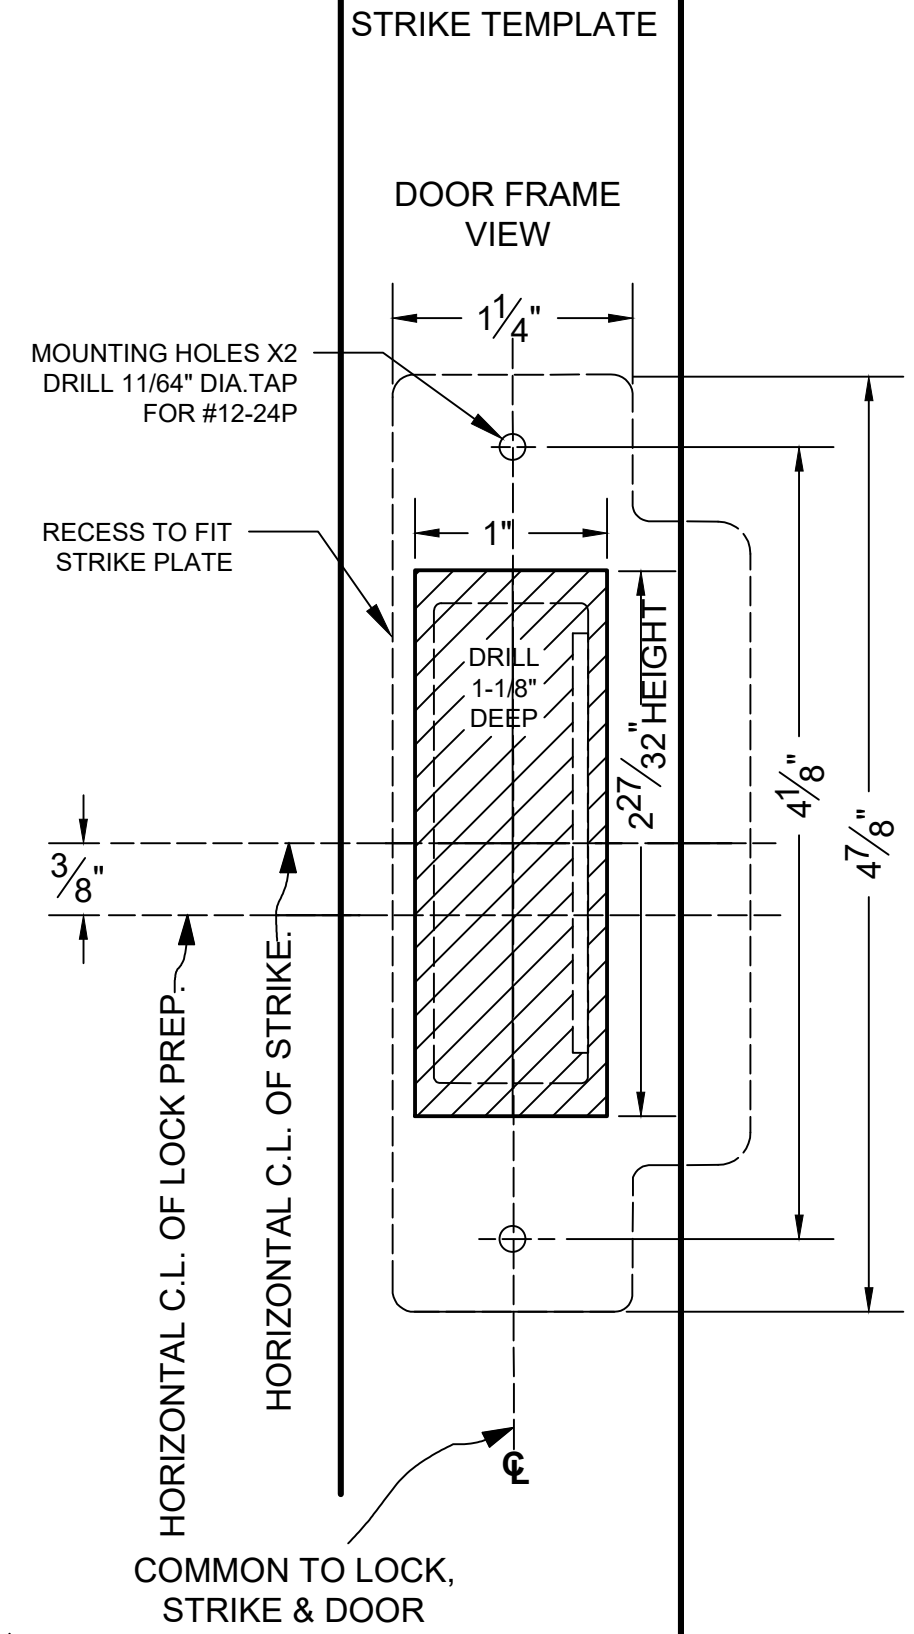

**N-FMR/N-MR 77/98 SERIES EXIT DEVICE  
WOOD & METAL DOOR TEMPLATE**

**LHR**

CENTER LOCK ON  
EDGE OF DOOR

DEPTH OF FACE PLATE, 1/4"  
MORTISED ON DOOR EDGE

STRIKE TEMPLATE

DOOR FRAME VIEW

N-FMR/N-MR 77/98 SERIES EXIT DEVICE  
WOOD & METAL DOOR TEMPLATE