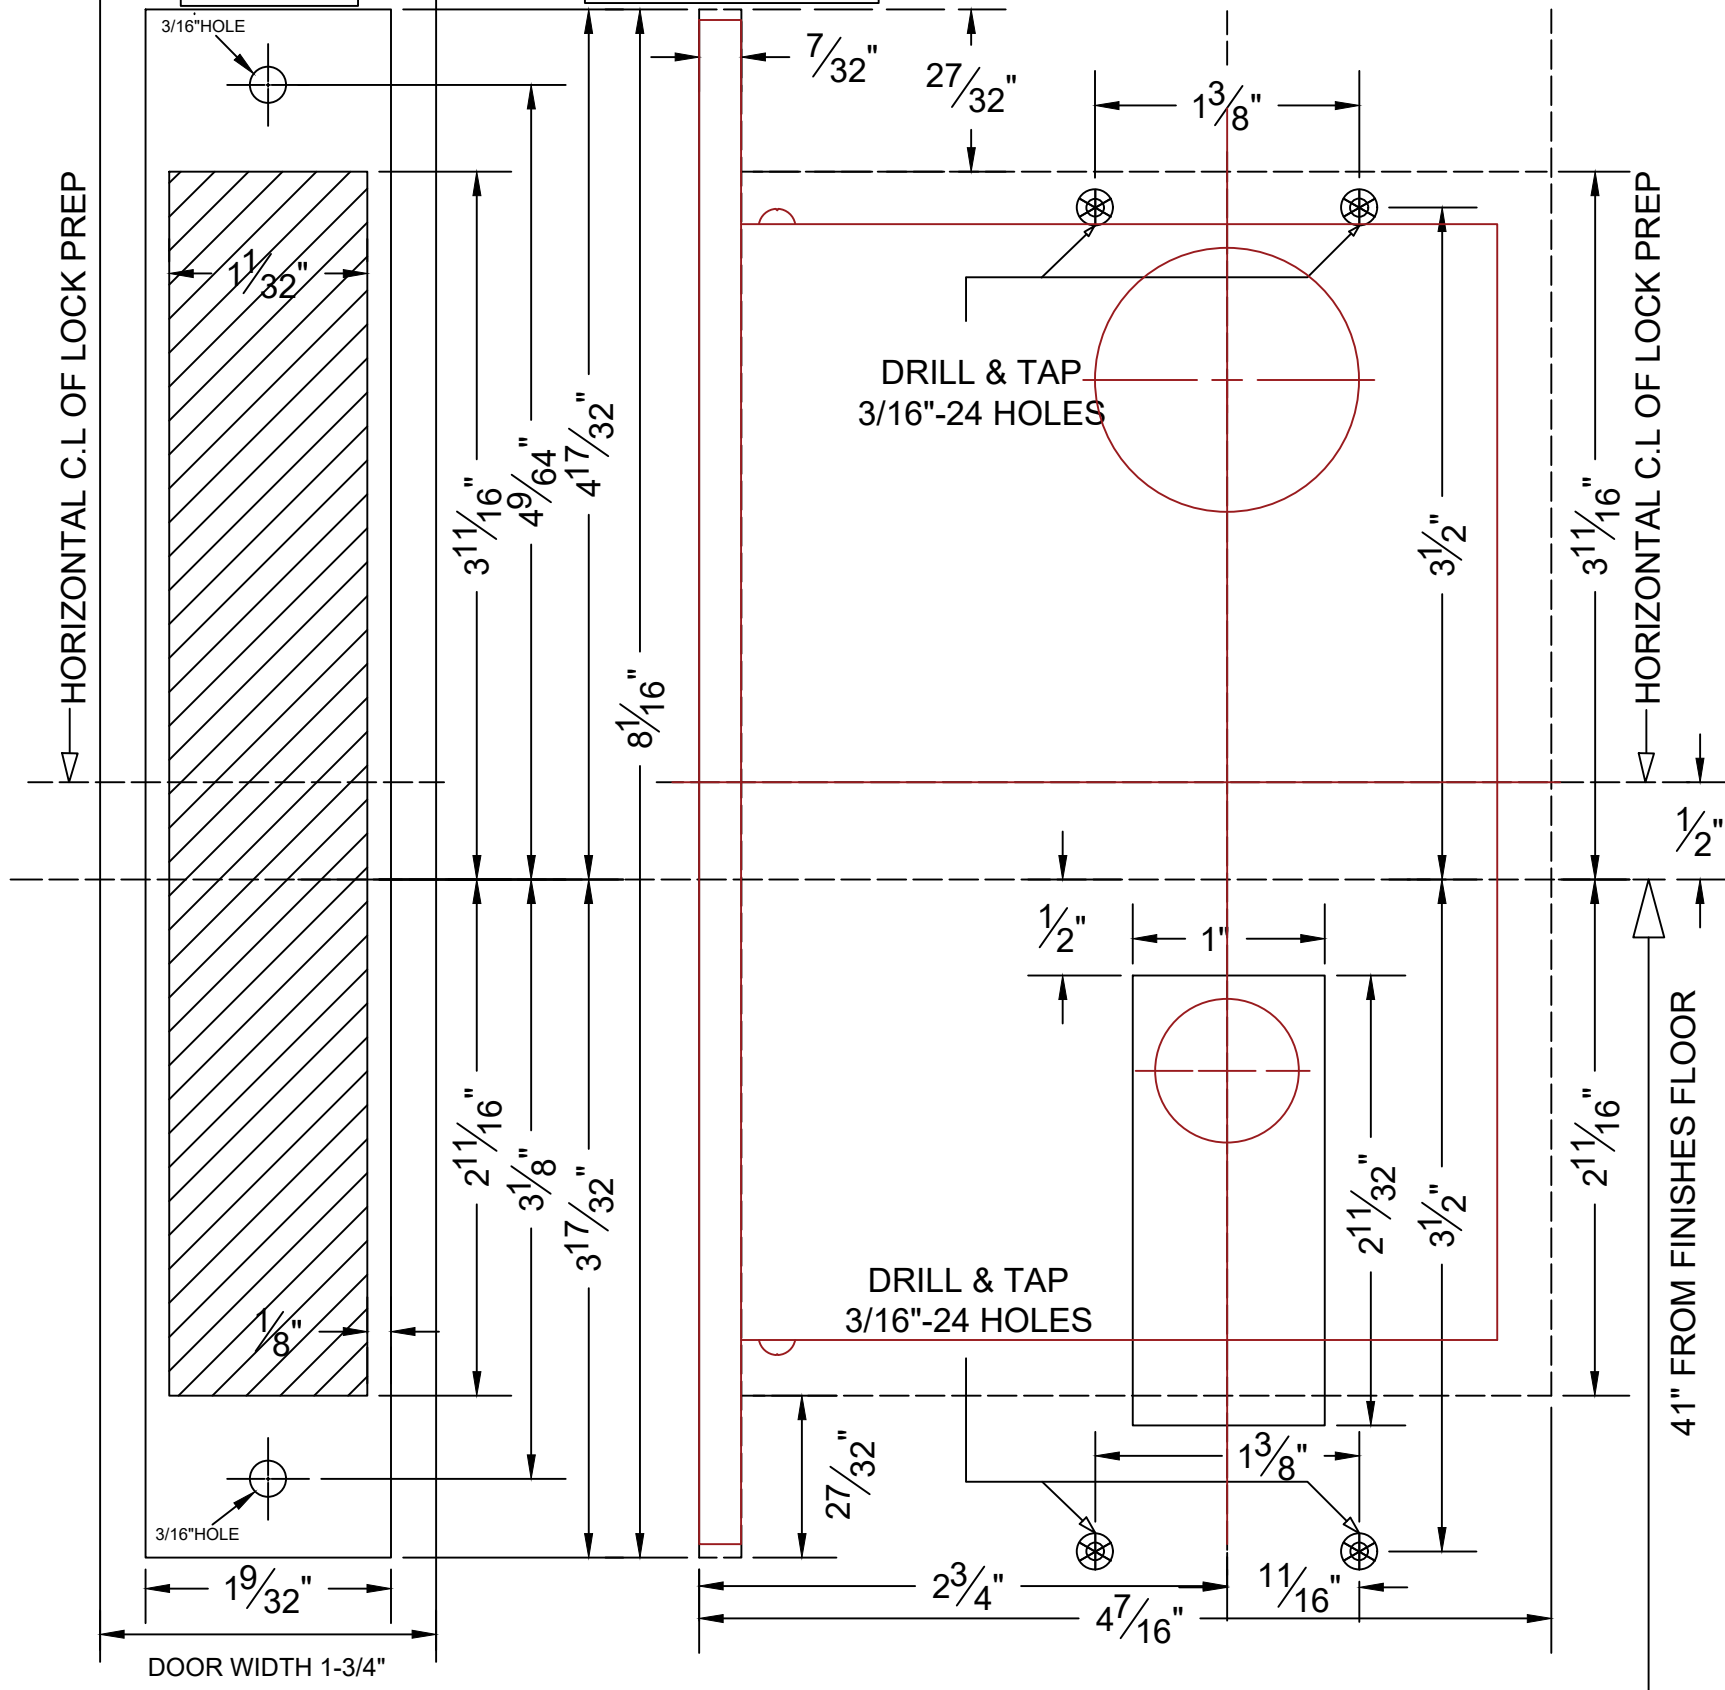

**N-FMR/N-MR 77/98 SERIES EXIT DEVICE  
WOOD & METAL DOOR TEMPLATE**

**LHR**

CENTER LOCK ON  
EDGE OF DOOR

DEPTH OF FACE PLATE, 1/4"  
MORTISED ON DOOR EDGE

STRIKE TEMPLATE

DOOR FRAME VIEW

N-FMR/N-MR 77/98 SERIES EXIT DEVICE  
WOOD & METAL DOOR TEMPLATE