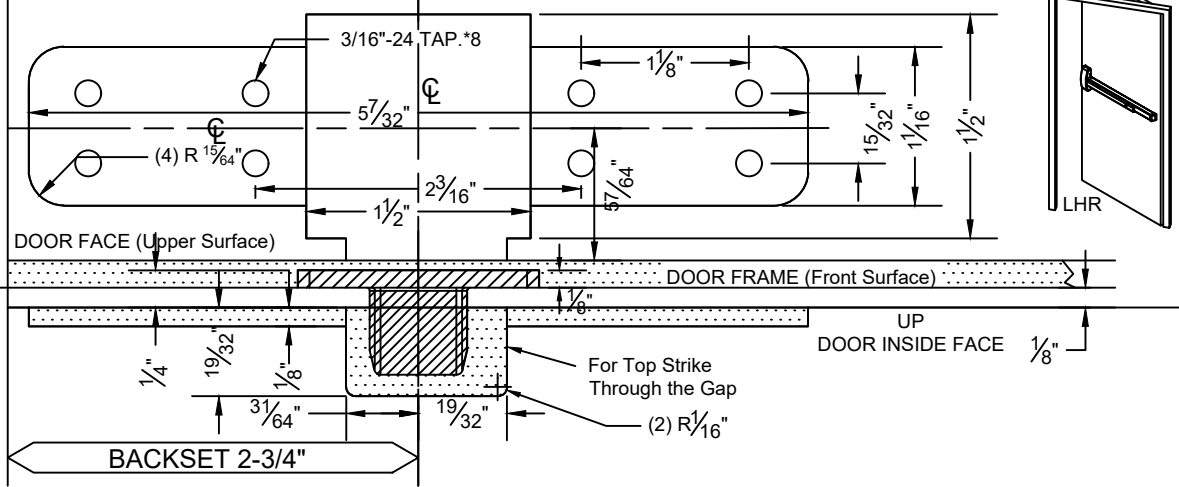

N-77CVR & N-F77CVR SERIES LHR
TEMPLATE of Top Latch [Top Strike] (regular use)

TEMPLATE of TOP Latch Housing Ass'y (Top Mounting Plate (regular use)) (1:1)

N-77CVR / N-F77CVR SERIES RHR
TEMPLATE of Top Latch [Top Strike] (regular use)

TEMPLATE of TOP Latch Housing Ass'y (Top Mounting Plate (regular use))

The illustration and technical description in this cut sheet is current as of the date in version date on the right.
 Cal-Royal Product reserves the right to, and may, on occasions, make changes and/or improvements in designs and dimensions without prior notice.

	8605 Flotilla Street City of Commerce CA 90040 USA Tel.# (323) 888-6601 FAX # (323) 888-6699 WEB SITE: CAL-ROYAL.COM Email: sales@cal-royal.com		ITEM NO. N-77/F77CVR TOP LATCH	DESCRIPTION TEMPLATE FOR N-77/F77CVR TOP LATCH	NOT TO SCALE PAGE 1 of 1	UNIT PRIMARY DIMENSION SHOWN IN INCHES, DIMENSIONS IN () ARE MM	Prepared By: BBT/ADG/CVL	DATE 02/23/2024	DWG. NO. EDT-4019-02/24-1 of 1 Ver. 1.01
--	--	--	--------------------------------------	---	-----------------------------	---	-----------------------------	--------------------	--