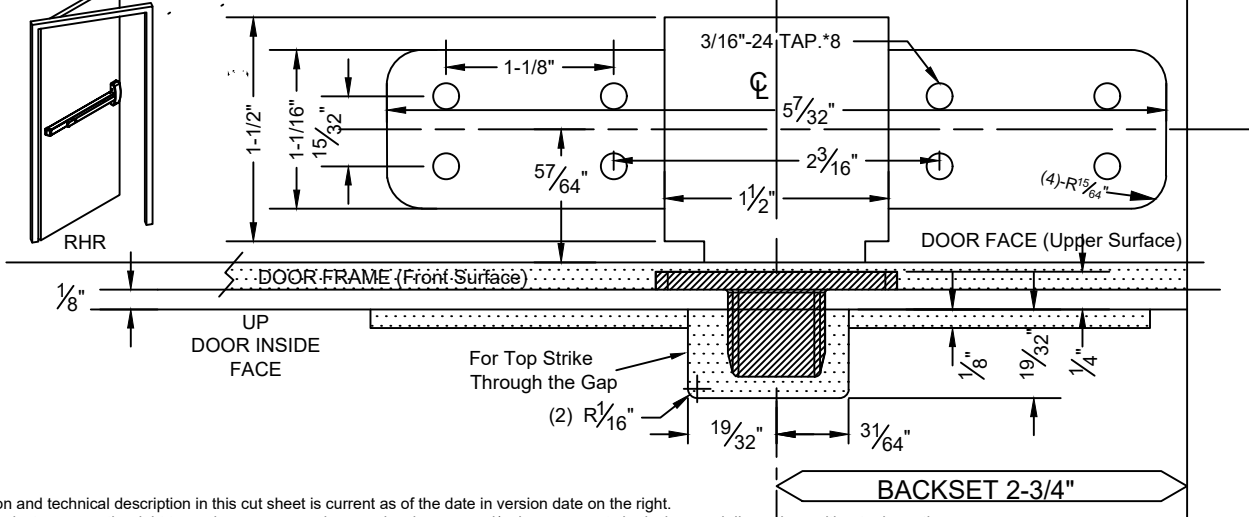

N-77CVR & N-F77CVR SERIES LHR
TEMPLATE of Top Latch [Top Strike] (regular use)

TEMPLATE of TOP Latch Housing Ass'y (Top Mounting Plate (regular use)) (1:1)

N-77CVR / N-F77CVR SERIES RHR
TEMPLATE of Top Latch [Top Strike] (regular use)

TEMPLATE of TOP Latch Housing Ass'y (Top Mounting Plate (regular use))

The illustration and technical description in this cut sheet is current as of the date in version date on the right.
 Cal-Royal Product reserves the right to, and may, on occasions, make changes and/or improvements in designs and dimensions without prior notice.

	8605 Flotilla Street City of Commerce CA 90040 USA Tel.# (323) 888-6601 FAX # (323) 888-6699 WEB SITE: CAL-ROYAL.COM Email: sales@cal-royal.com		ITEM NO. N-77/F77CVR TOP LATCH	DESCRIPTION TEMPLATE FOR N-77/F77CVR TOP LATCH	NOT TO SCALE PAGE 1 of 1	UNIT PRIMARY DIMENSION SHOWN IN INCHES, DIMENSIONS IN () ARE MM	Prepared By: BBT/ADG/CVL	DATE 02/23/2024	DWG. NO. EDT-4019-02/24-1 of 1 Ver. 1.01
--	--	--	--------------------------------------	---	-----------------------------	---	-----------------------------	--------------------	--