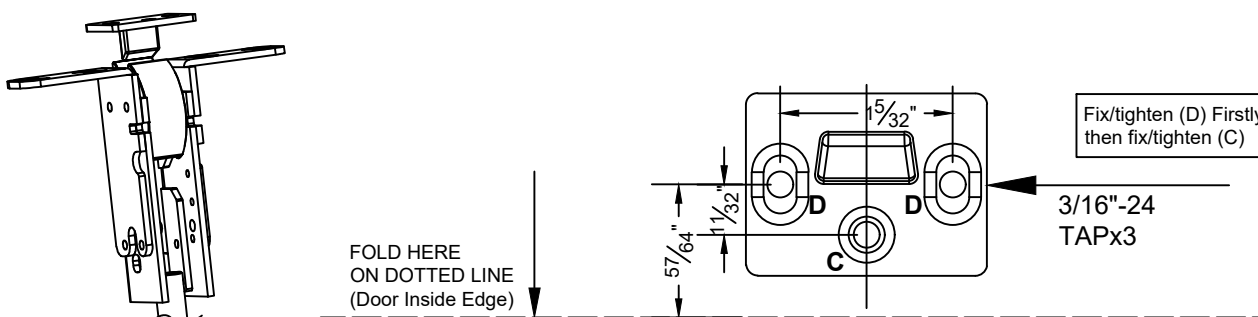

N-77CVR & N-F77CVR SERIES LHR
TEMPLATE of Top Latch [Top Strike] (regular use)

TEMPLATE of TOP Latch Housing Ass'y (Top Mounting Plate (regular use)) (1:1)

N-77CVR / N-F77CVR SERIES RHR
TEMPLATE of Top Latch [Top Strike] (regular use)

TEMPLATE of TOP Latch Housing Ass'y (Top Mounting Plate (regular use))

The illustration and technical description in this cut sheet is current as of the date in version date on the right.
 Cal-Royal Product reserves the right to, and may, on occasions, make changes and/or improvements in designs and dimensions without prior notice.

	8605 Flotilla Street City of Commerce CA 90040 USA Tel.# (323) 888-6601 FAX # (323) 888-6699 WEB SITE: CAL-ROYAL.COM Email: sales@cal-royal.com		ITEM NO. N-77/F77CVR TOP LATCH	DESCRIPTION TEMPLATE FOR N-77/F77CVR TOP LATCH	NOT TO SCALE PAGE 1 of 1	UNIT PRIMARY DIMENSION SHOWN IN INCHES, DIMENSIONS IN () ARE MM	Prepared By: BBT/ADG/CVL	DATE 02/23/2024	DWG. NO. EDT-4019-02/24-1 of 1 Ver. 1.01
--	--	--	--------------------------------------	---	-----------------------------	---	-----------------------------	--------------------	--