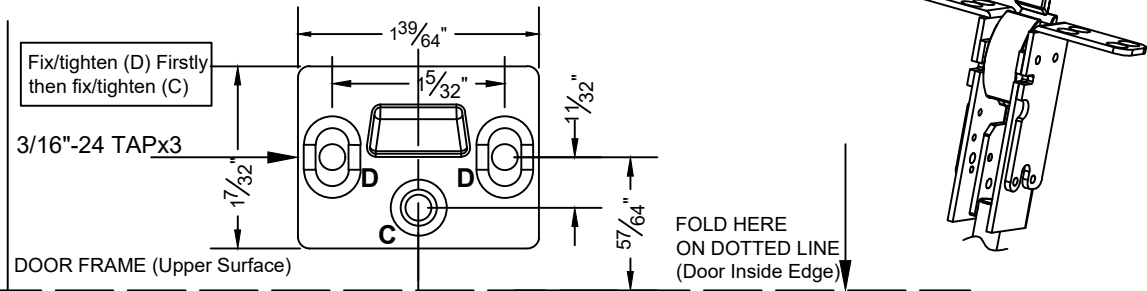

N-77CVR & N-F77CVR SERIES LHR
TEMPLATE of Top Latch [Top Strike] (regular use)

TEMPLATE of TOP Latch Housing Ass'y (Top Mounting Plate (regular use)) (1:1)

N-77CVR / N-F77CVR SERIES RHR
TEMPLATE of Top Latch [Top Strike] (regular use)

TEMPLATE of TOP Latch Housing Ass'y (Top Mounting Plate (regular use))

The illustration and technical description in this cut sheet is current as of the date in version date on the right.
 Cal-Royal Product reserves the right to, and may, on occasions, make changes and/or improvements in designs and dimensions without prior notice.

	8605 Flotilla Street City of Commerce CA 90040 USA Tel.# (323) 888-6601 FAX # (323) 888-6699 WEB SITE: CAL-ROYAL.COM Email: sales@cal-royal.com		ITEM NO. N-77/F77CVR TOP LATCH	DESCRIPTION TEMPLATE FOR N-77/F77CVR TOP LATCH	NOT TO SCALE PAGE 1 of 1	UNIT PRIMARY DIMENSION SHOWN IN INCHES, DIMENSIONS IN () ARE MM	Prepared By: BBT/ADG/CVL	DATE 02/23/2024	DWG. NO. EDT-4019-02/24-1 of 1 Ver. 1.01
--	--	--	--------------------------------------	---	-----------------------------	---	-----------------------------	--------------------	--